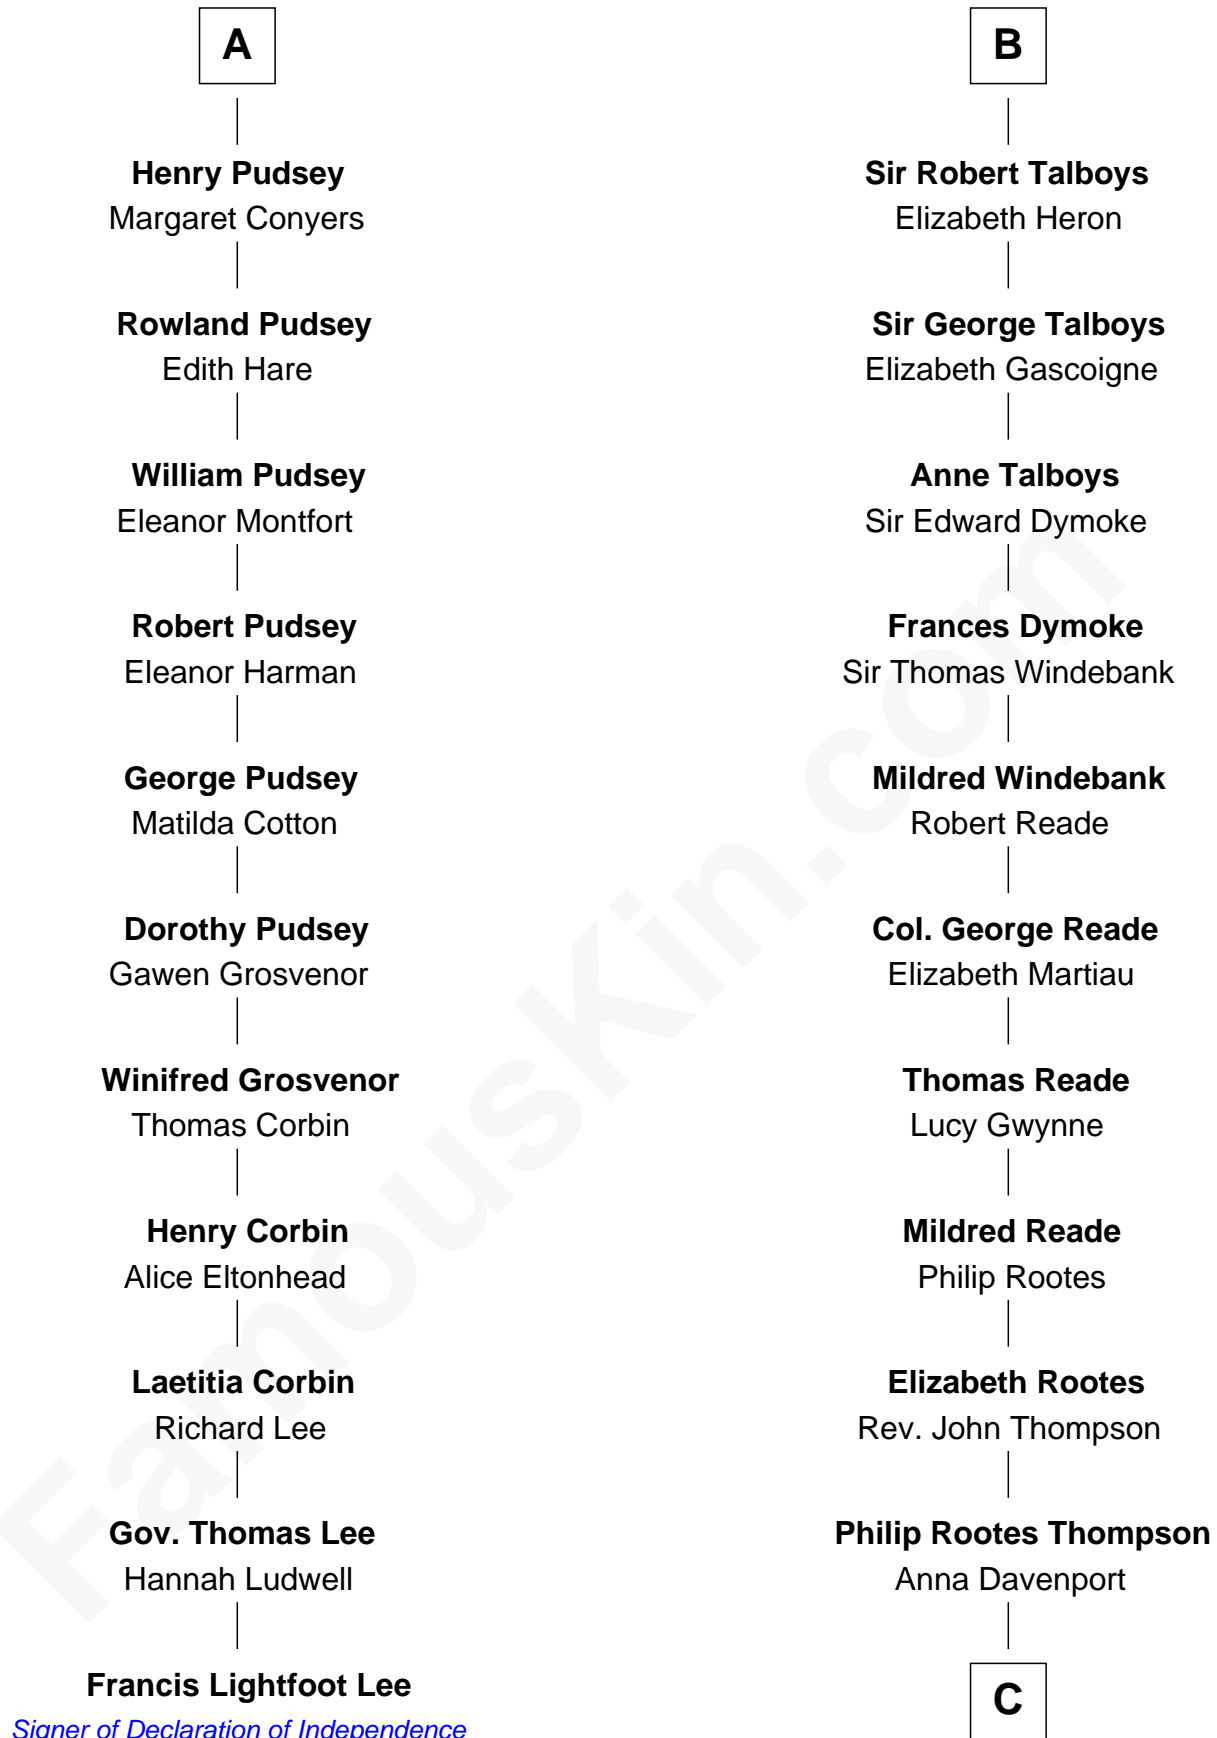

## Relationship Chart of

### Francis Lightfoot Lee

*Signer of the Declaration of Independence*

17th cousin 4 times removed of

### General George S. Patton

*U.S. Army - World War II*

**C**

**Eleanor Thompson**

William Thorton

**Susanna Thompson Thorton**

Andrew Glassell

**Susan Thornton Glassell**