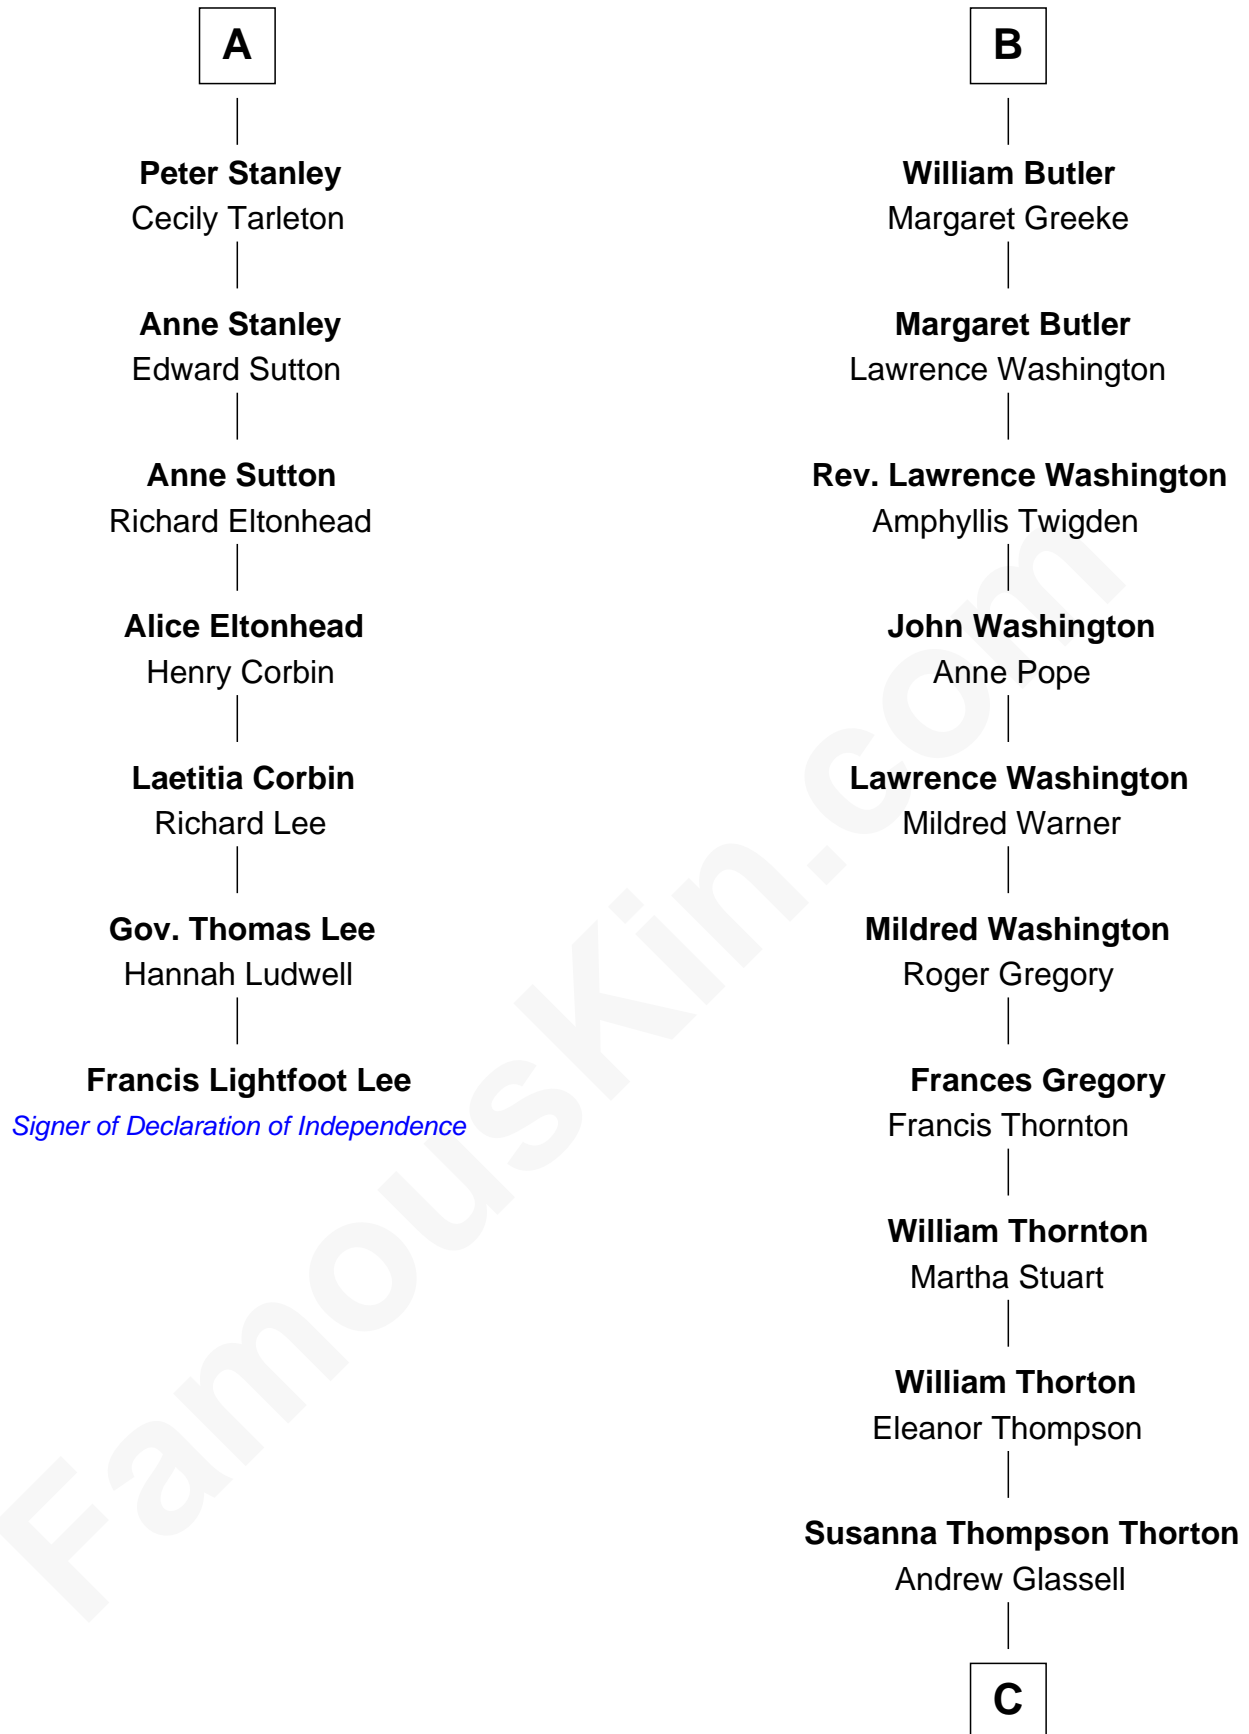

FamousKin.com

Relationship Chart of

Francis Lightfoot Lee

Signer of the Declaration of Independence

13th cousin 6 times removed of

General George S. Patton

U.S. Army - World War II

Sir Robert de Holland

Maude la Zouche

C

—
Susan Thornton Glassell

George Smith Patton

—
George Smith Patton

Ruth Wilson

—
General George S. Patton

U.S. Army - World War II