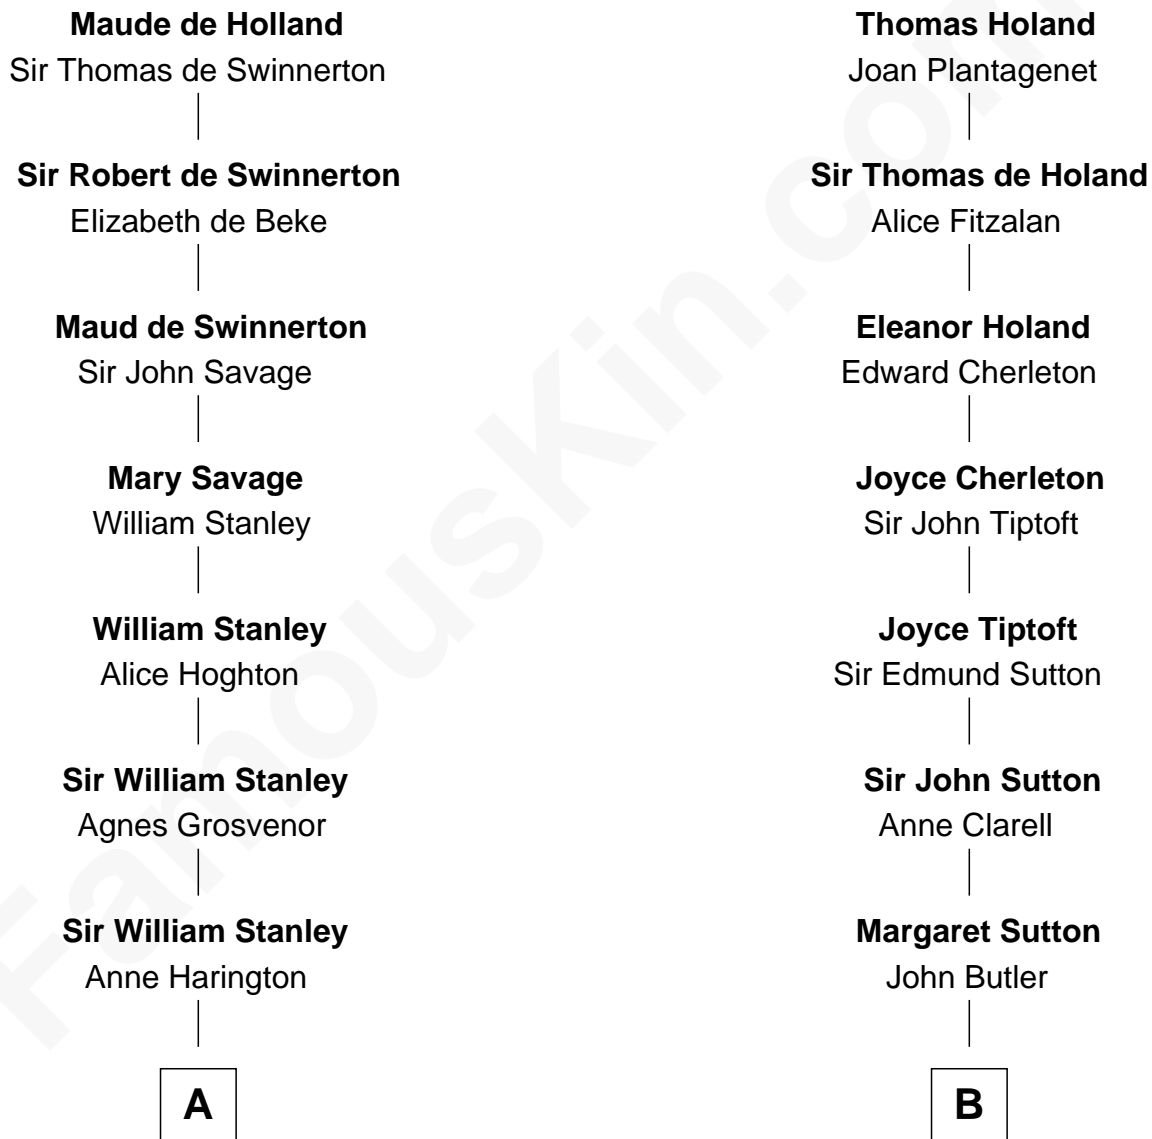

FamousKin.com

Relationship Chart of

Francis Lightfoot Lee

Signer of the Declaration of Independence

13th cousin 6 times removed of

General George S. Patton

U.S. Army - World War II

Sir Robert de Holland

Maude la Zouche

C

—
Susan Thornton Glassell

George Smith Patton

—
George Smith Patton

Ruth Wilson

—
General George S. Patton

U.S. Army - World War II