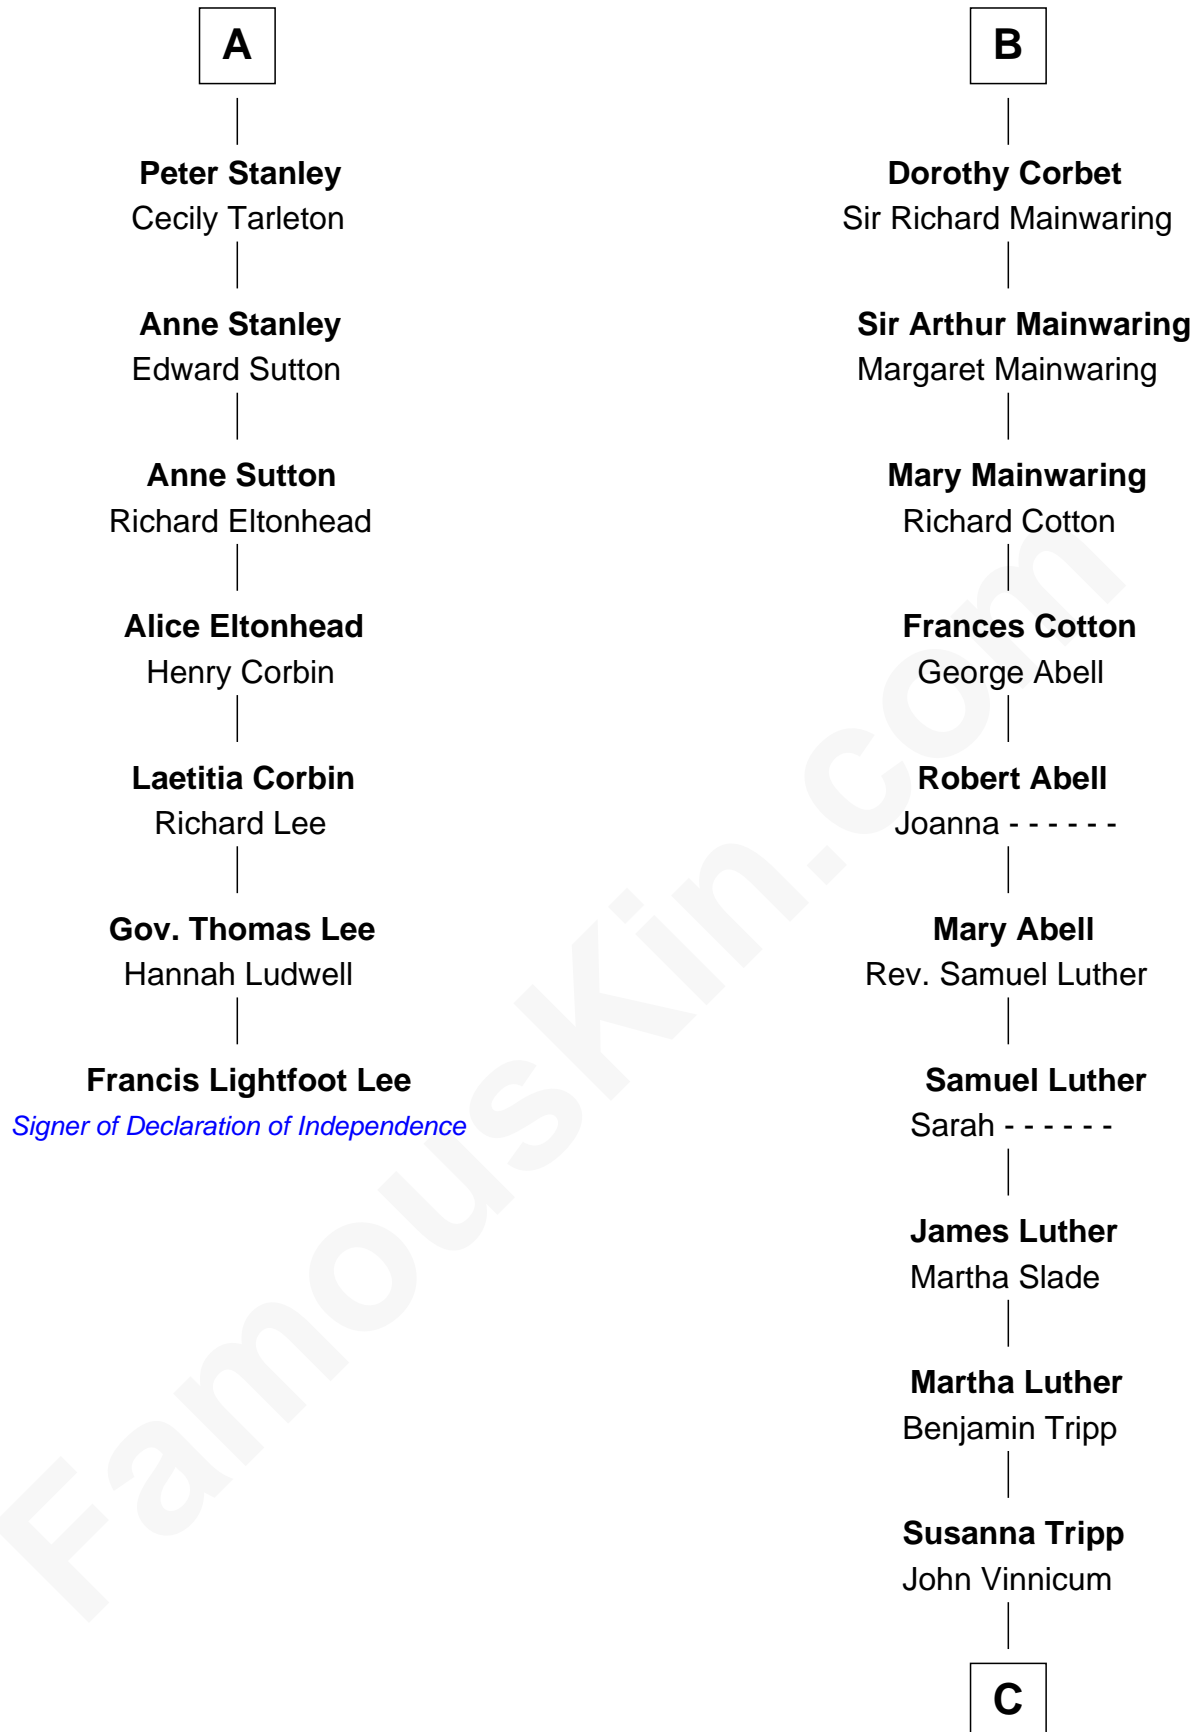

FamousKin.com

Relationship Chart of

Francis Lightfoot Lee

Signer of the Declaration of Independence

13th cousin 7 times removed of

Lizzie Borden

Accused Murderess

Ralph de Stafford

with wife
Katherine de Hastang

with wife
Margaret de Audley

C

Sarah L. Vinnicum

Joseph Morse

Anthony Morse

Rhoda Morrison

Sarah Anthony Morse

Andrew Jackson Borden

Lizzie Borden

Accused Murderess