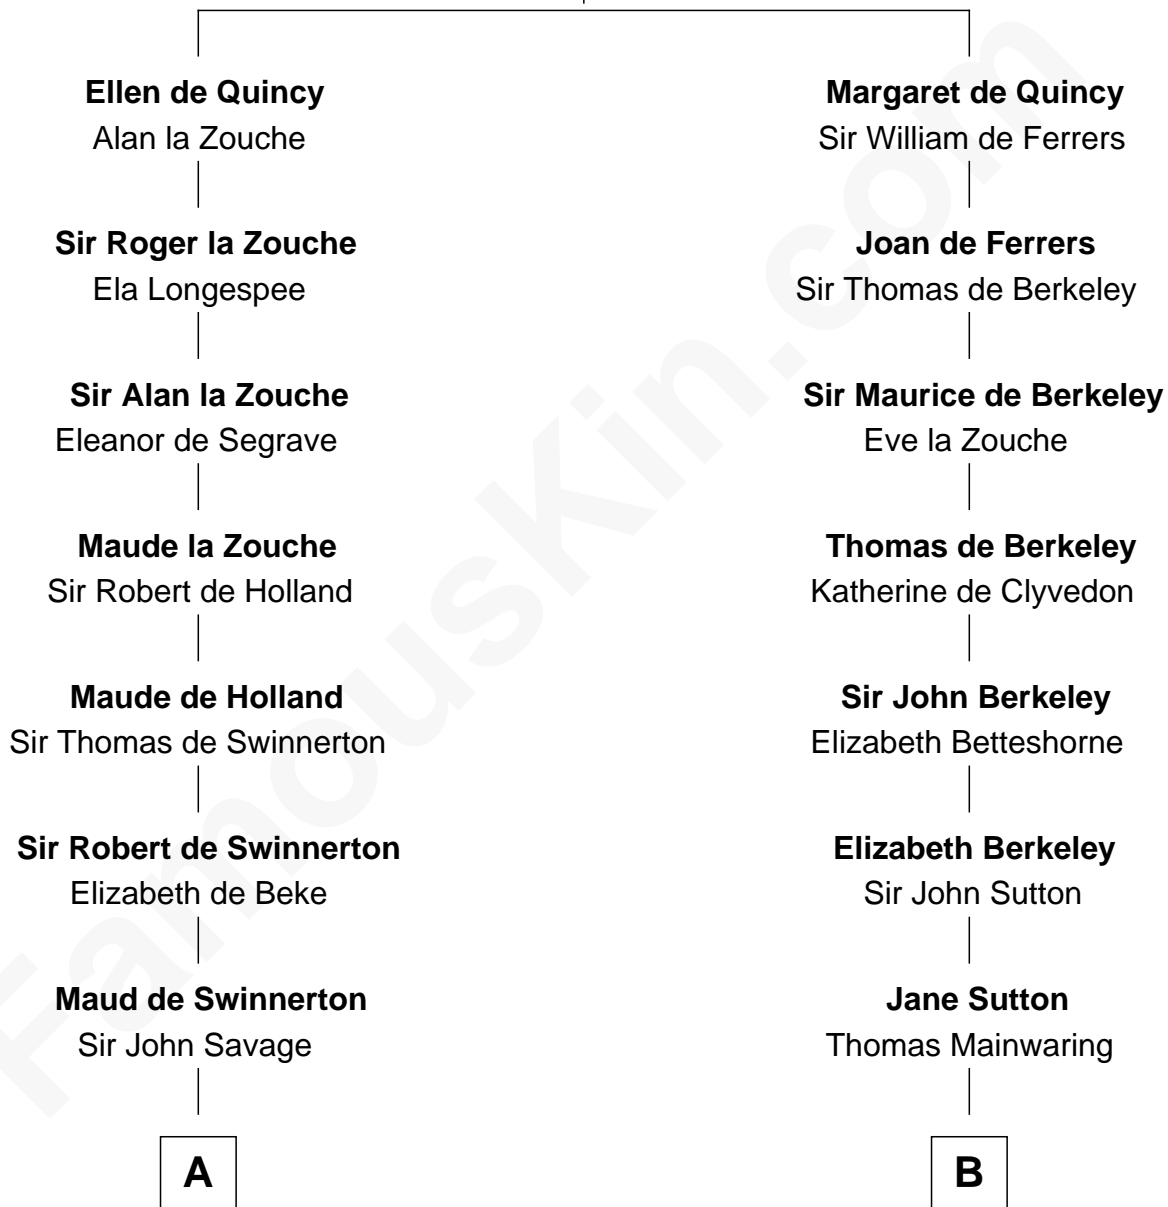

## Relationship Chart of

### Francis Lightfoot Lee

*Signer of the Declaration of Independence*

17th cousin 3 times removed of

**Lizzie Borden**

*Accused Murderess*

**Sir Roger de Quincy**

Helen of Galloway

**C**

**Sarah L. Vinnicum**

Joseph Morse

**Anthony Morse**

Rhoda Morrison

**Sarah Anthony Morse**

Andrew Jackson Borden

**Lizzie Borden**

*Accused Murderess*