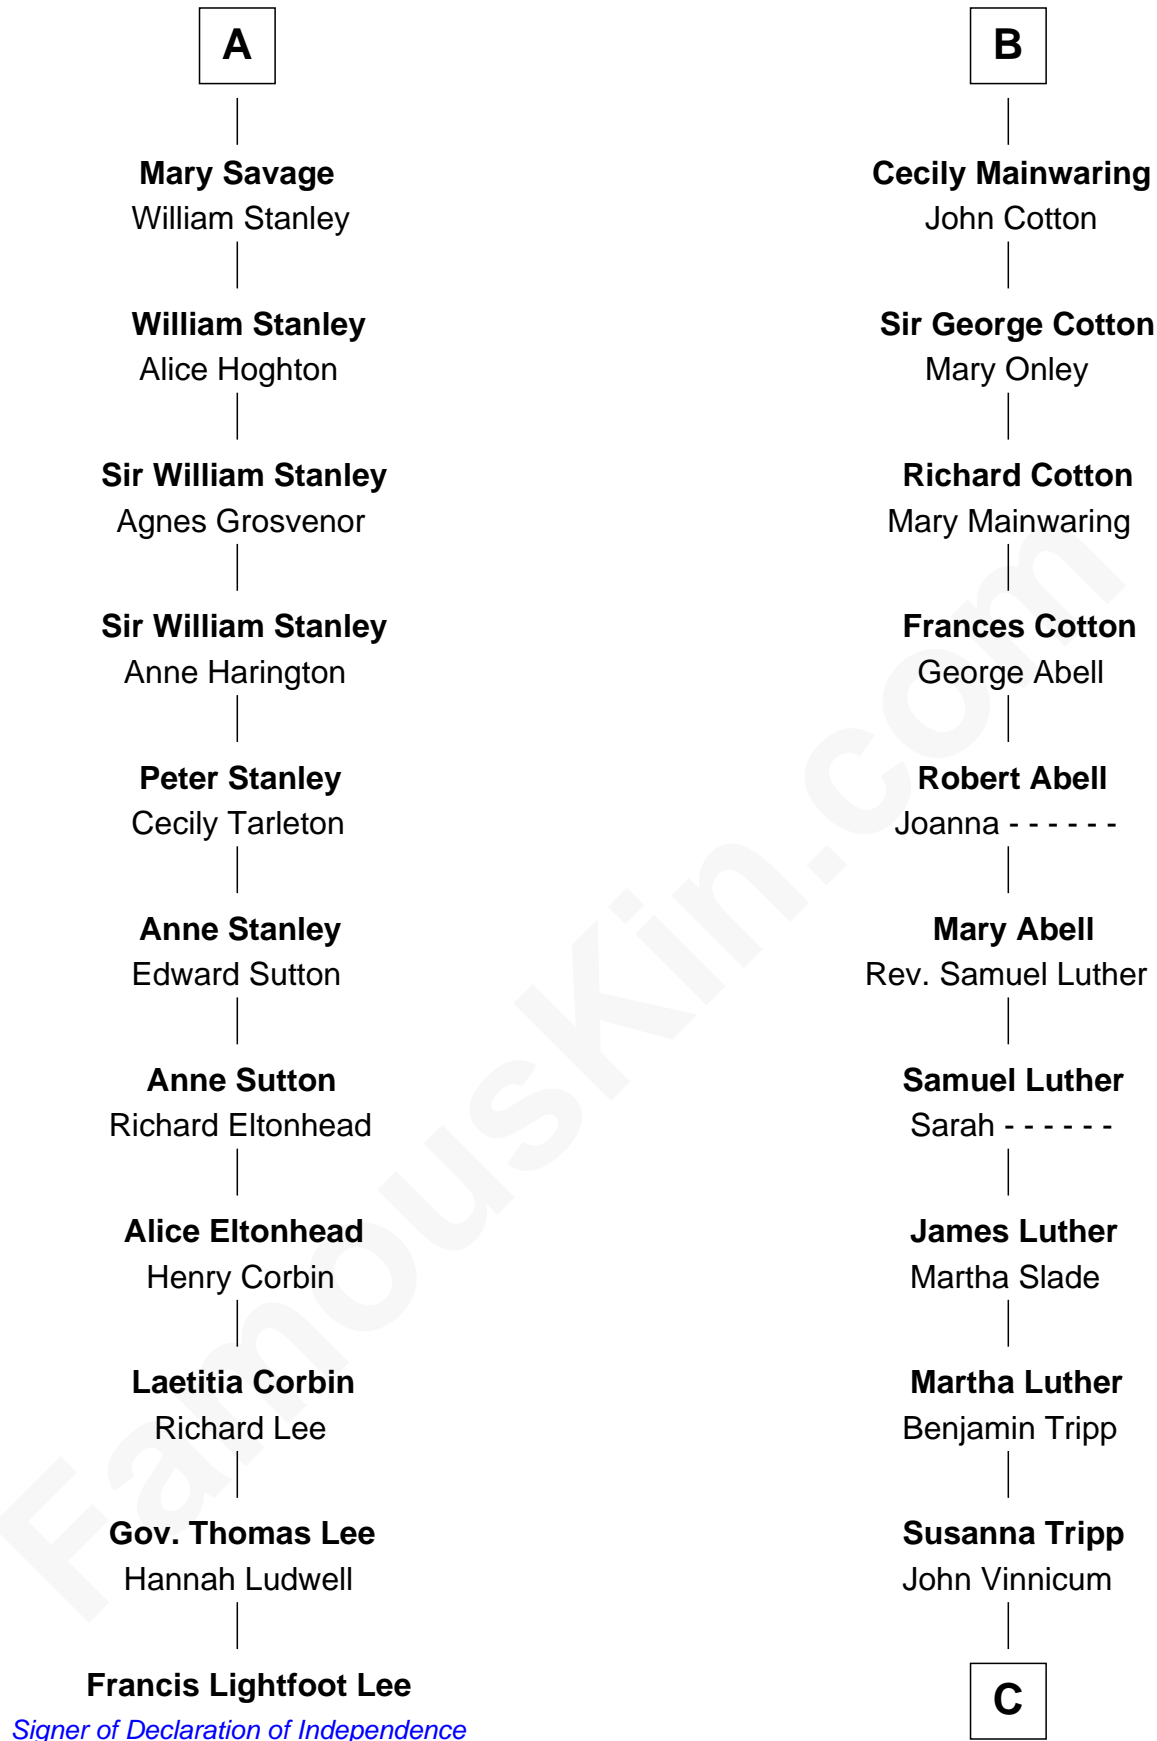

## Relationship Chart of

### Francis Lightfoot Lee

*Signer of the Declaration of Independence*

17th cousin 3 times removed of

**Lizzie Borden**

*Accused Murderess*

**Sir Roger de Quincy**

Helen of Galloway

**C**

**Sarah L. Vinnicum**

Joseph Morse

**Anthony Morse**

Rhoda Morrison

**Sarah Anthony Morse**

Andrew Jackson Borden

**Lizzie Borden**

*Accused Murderess*