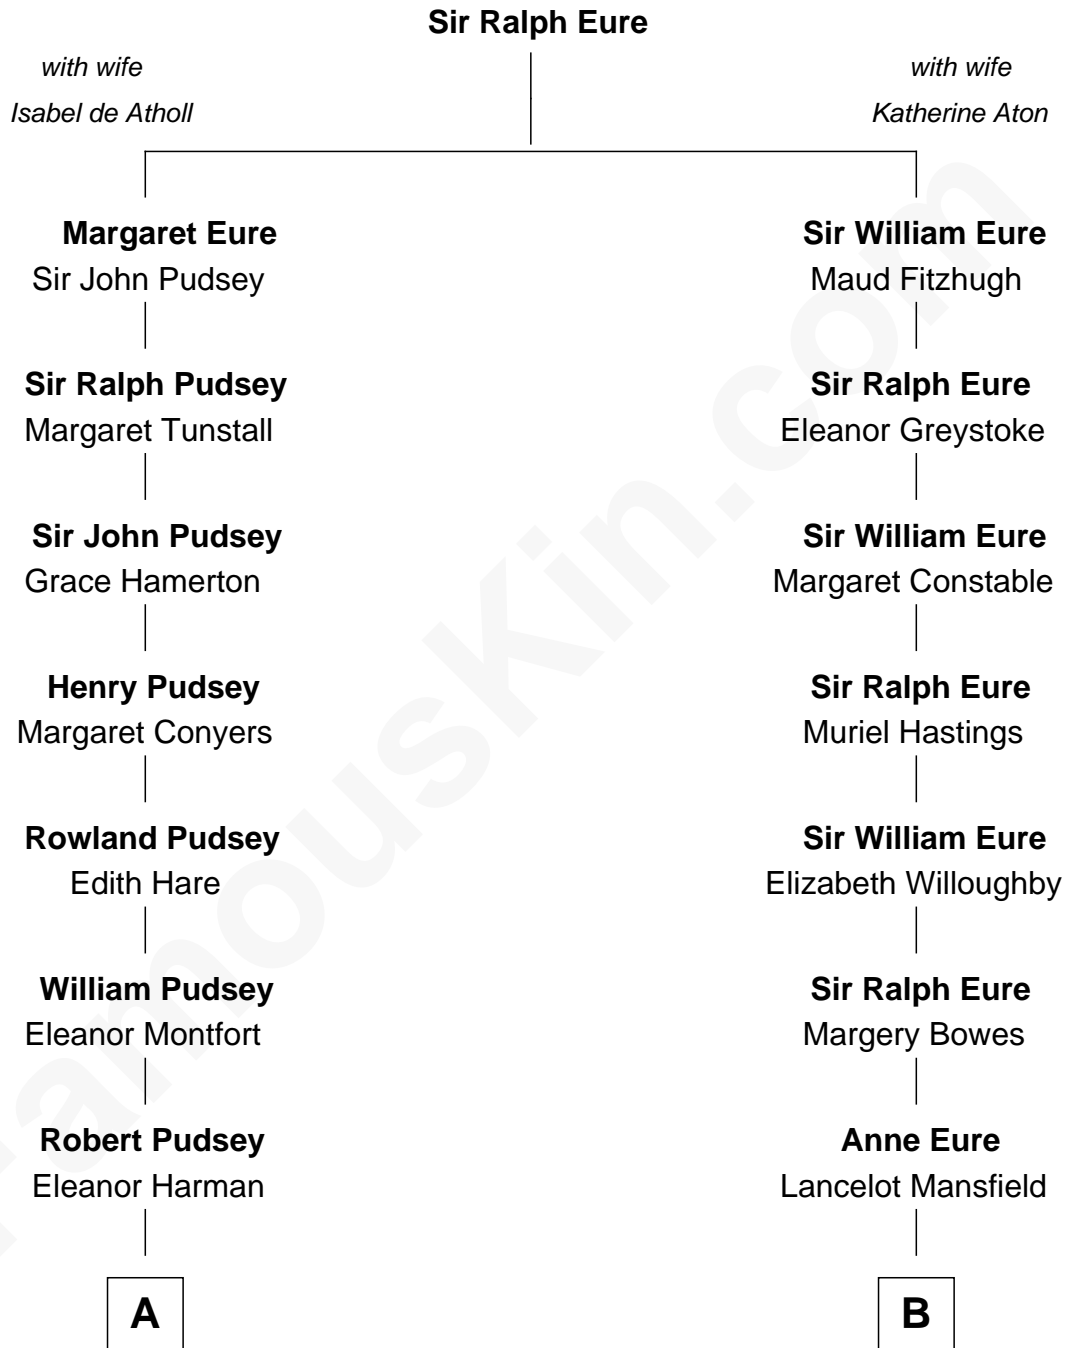

FamousKin.com

Relationship Chart of

Francis Lightfoot Lee

Signer of the Declaration of Independence

13th cousin 5 times removed of

Elizabeth Montgomery
TV Actress - "Bewitched"

C

Henry Montgomery
Elizabeth Bryan Allen

Elizabeth Montgomery
TV Actress - "Bewitched"

FamousKin.com