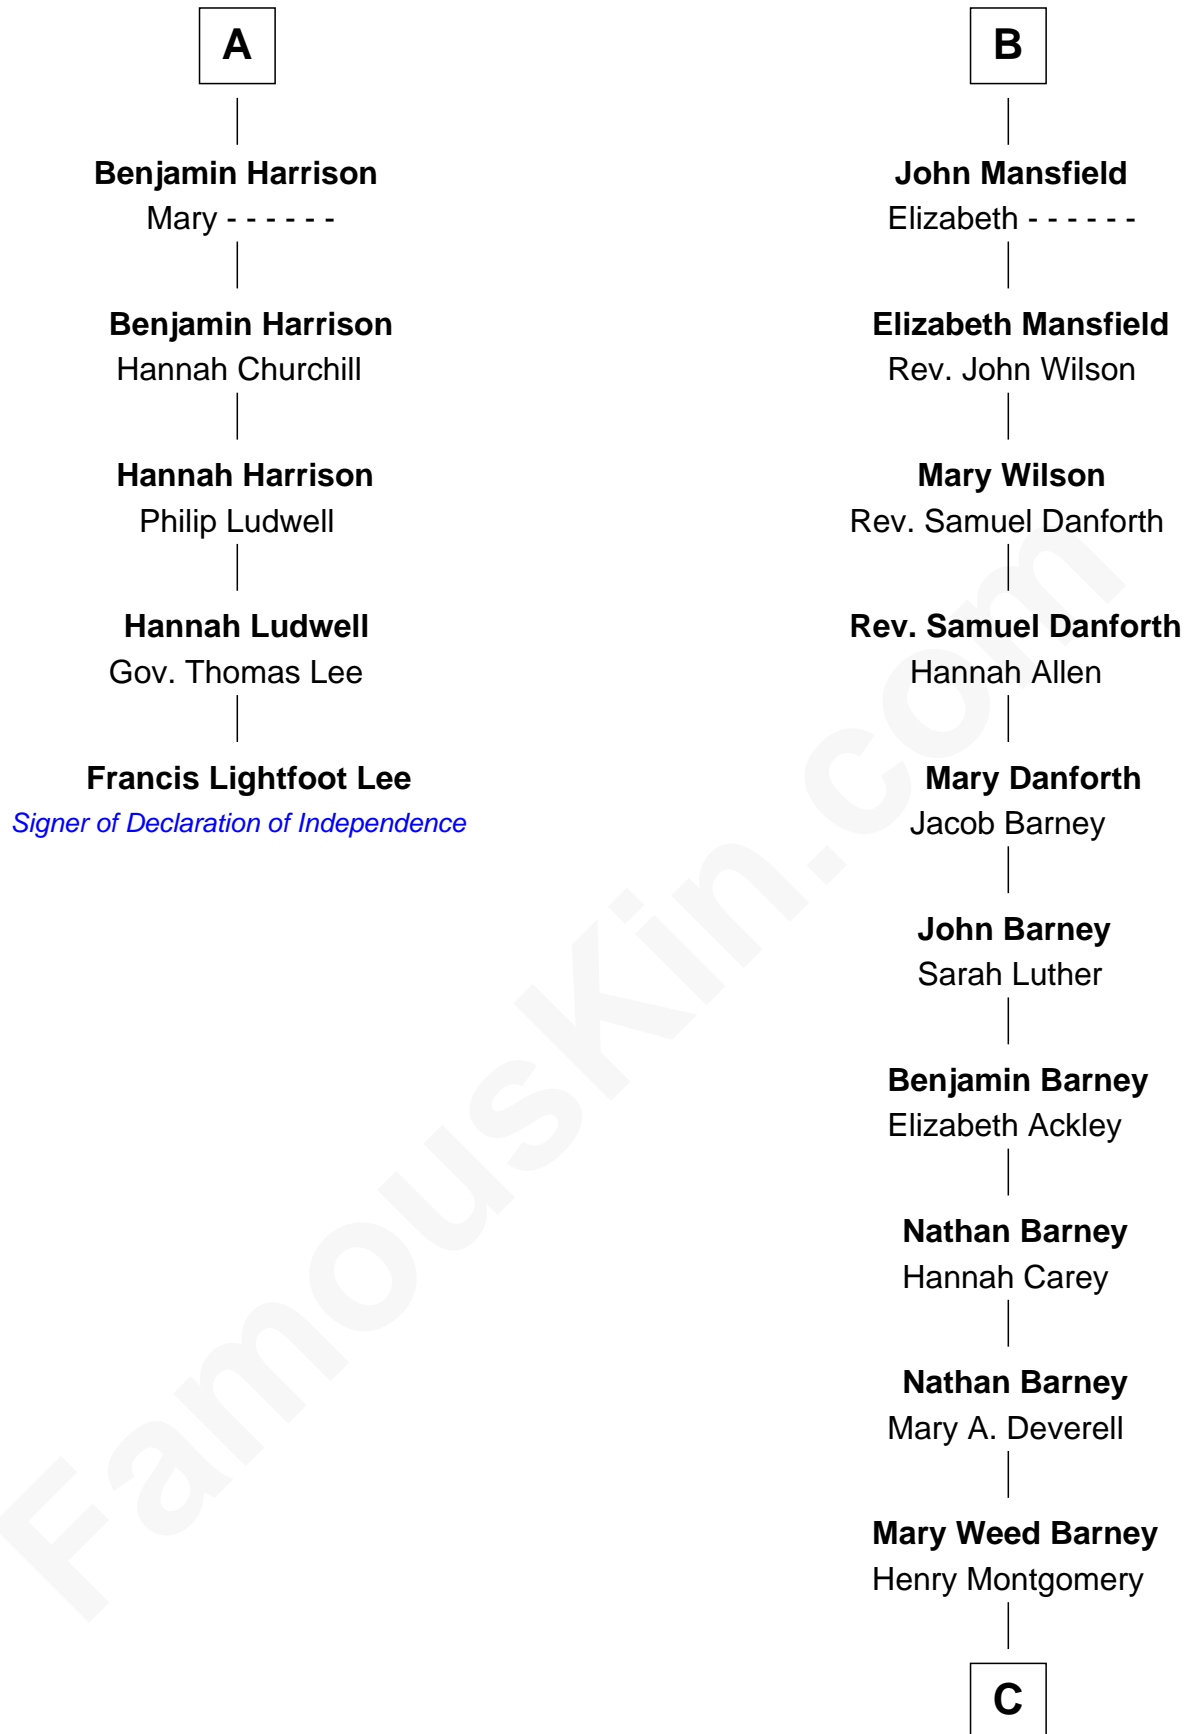

## Relationship Chart of

### Francis Lightfoot Lee

Signer of the Declaration of Independence

11th cousin 7 times removed of

**Elizabeth Montgomery**  
TV Actress - "Bewitched"

C

Henry Montgomery  
Elizabeth Bryan Allen

Elizabeth Montgomery  
*TV Actress - "Bewitched"*