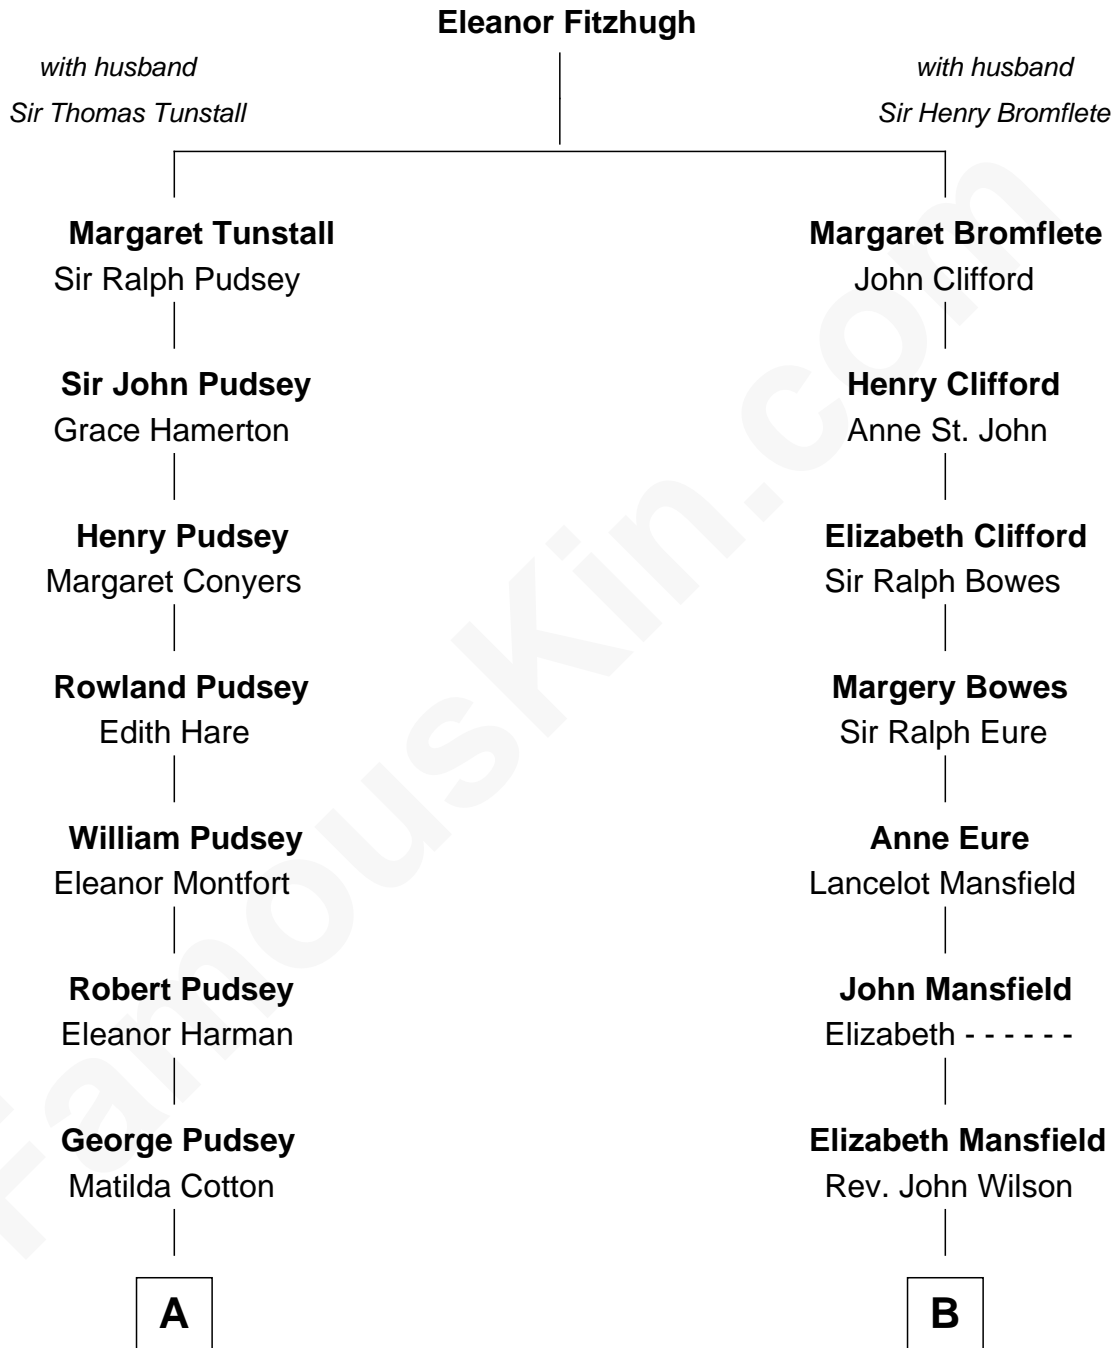

FamousKin.com

Relationship Chart of

Francis Lightfoot Lee

Signer of the Declaration of Independence

12th cousin 4 times removed of

Elizabeth Montgomery
TV Actress - "Bewitched"

A

Dorothy Pudsey
Gawen Grosvenor

Winifred Grosvenor
Thomas Corbin

Henry Corbin
Alice Eltonhead

Laetitia Corbin
Richard Lee

Gov. Thomas Lee
Hannah Ludwell

Francis Lightfoot Lee
Signer of Declaration of Independence

B

Mary Wilson
Rev. Samuel Danforth