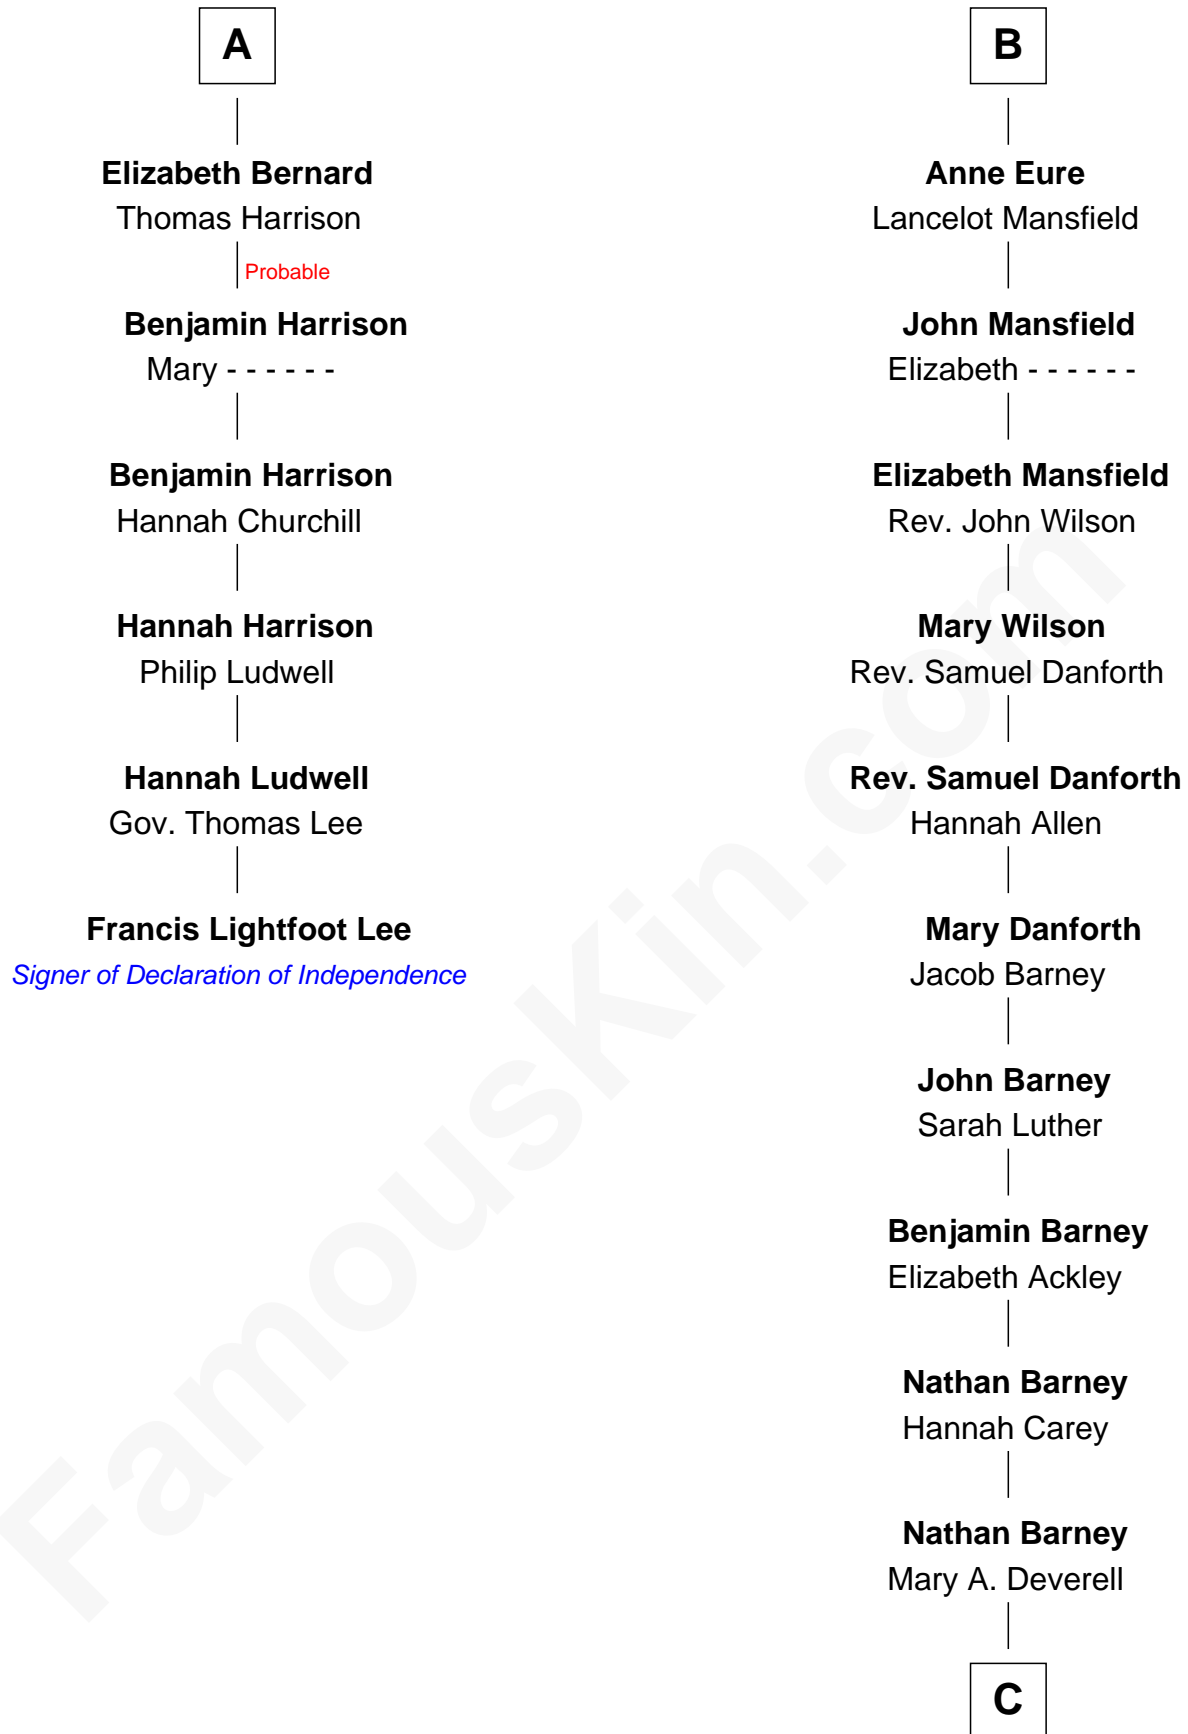

FamousKin.com

Relationship Chart of

Francis Lightfoot Lee

Signer of the Declaration of Independence

12th cousin 7 times removed of

Elizabeth Montgomery
TV Actress - "Bewitched"

C

—
Mary Weed Barney
Henry Montgomery

—
Henry Montgomery
Elizabeth Bryan Allen

—
Elizabeth Montgomery
TV Actress - "Bewitched"

FamousKin.com