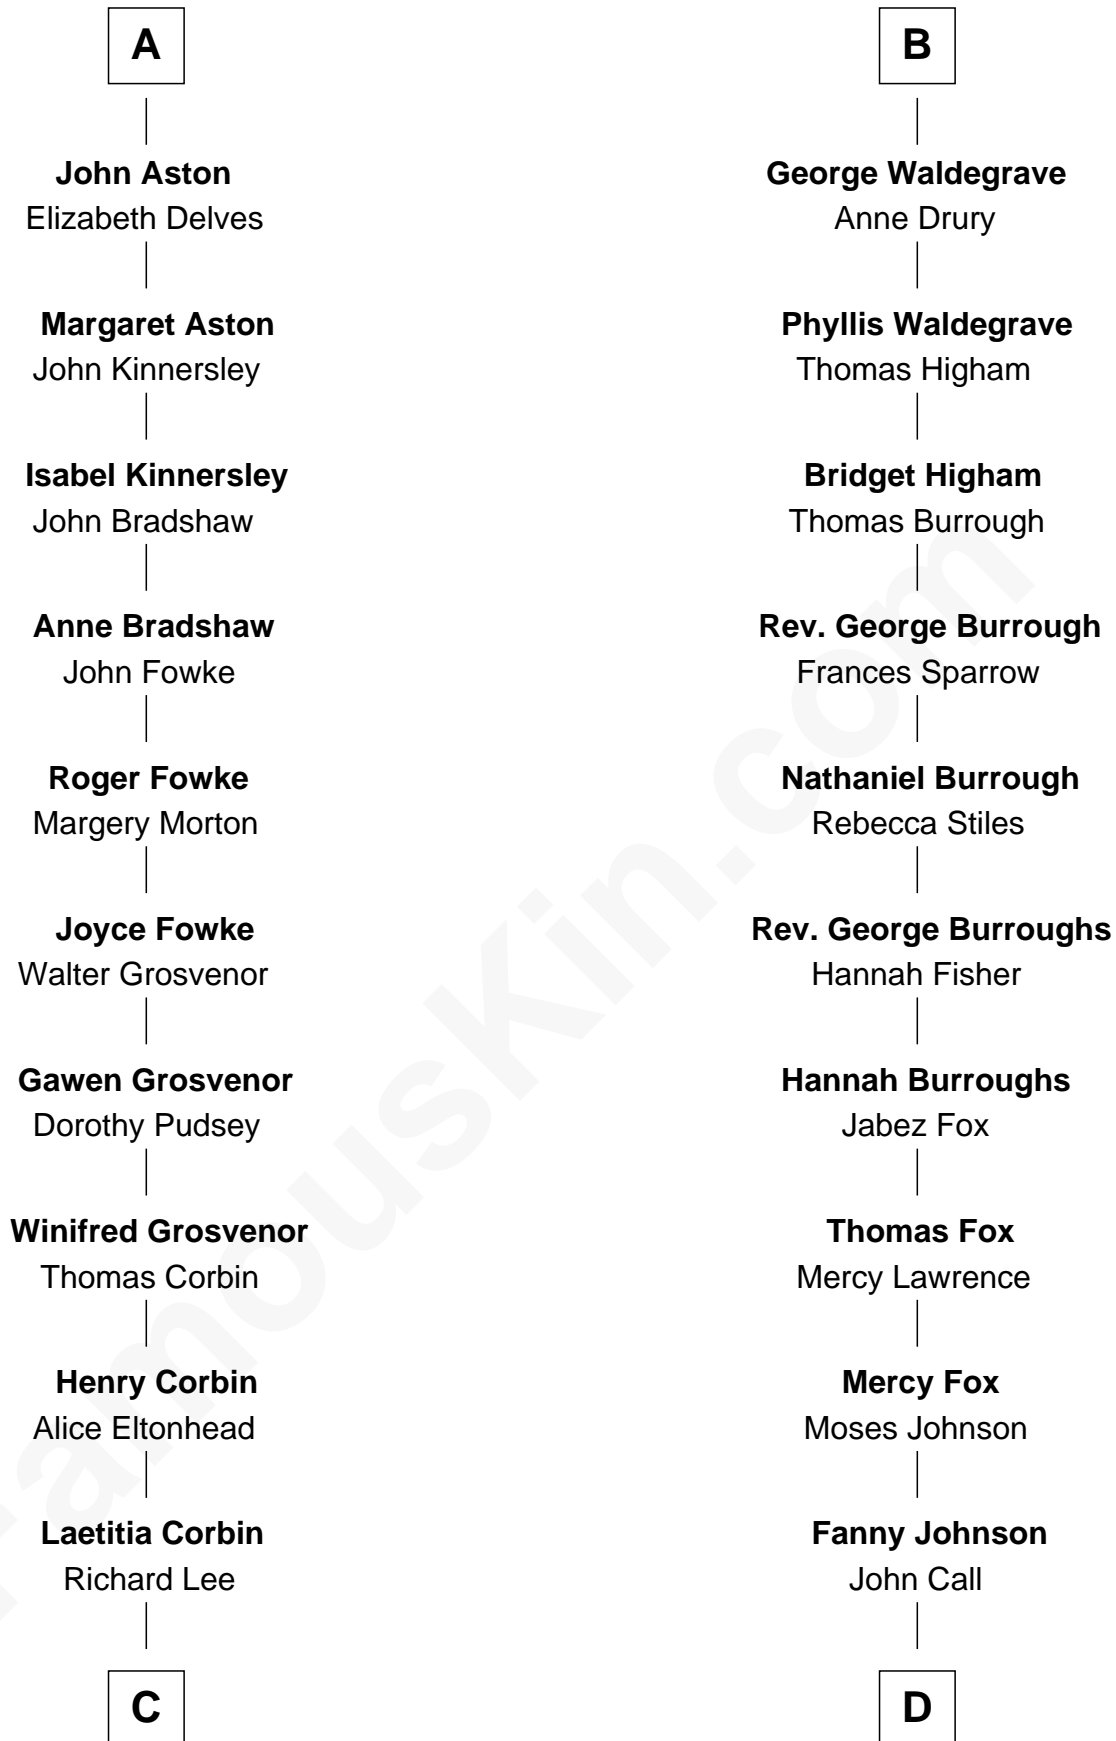

FamousKin.com

Relationship Chart of

Francis Lightfoot Lee

Signer of the Declaration of Independence

18th cousin 2 times removed of

Walt Disney

Co-Founder of The Walt Disney Company

C

Gov. Thomas Lee

Hannah Ludwell

Francis Lightfoot Lee

Signer of Declaration of Independence

D

Eber Call

Violette Lawrence

Charles Call