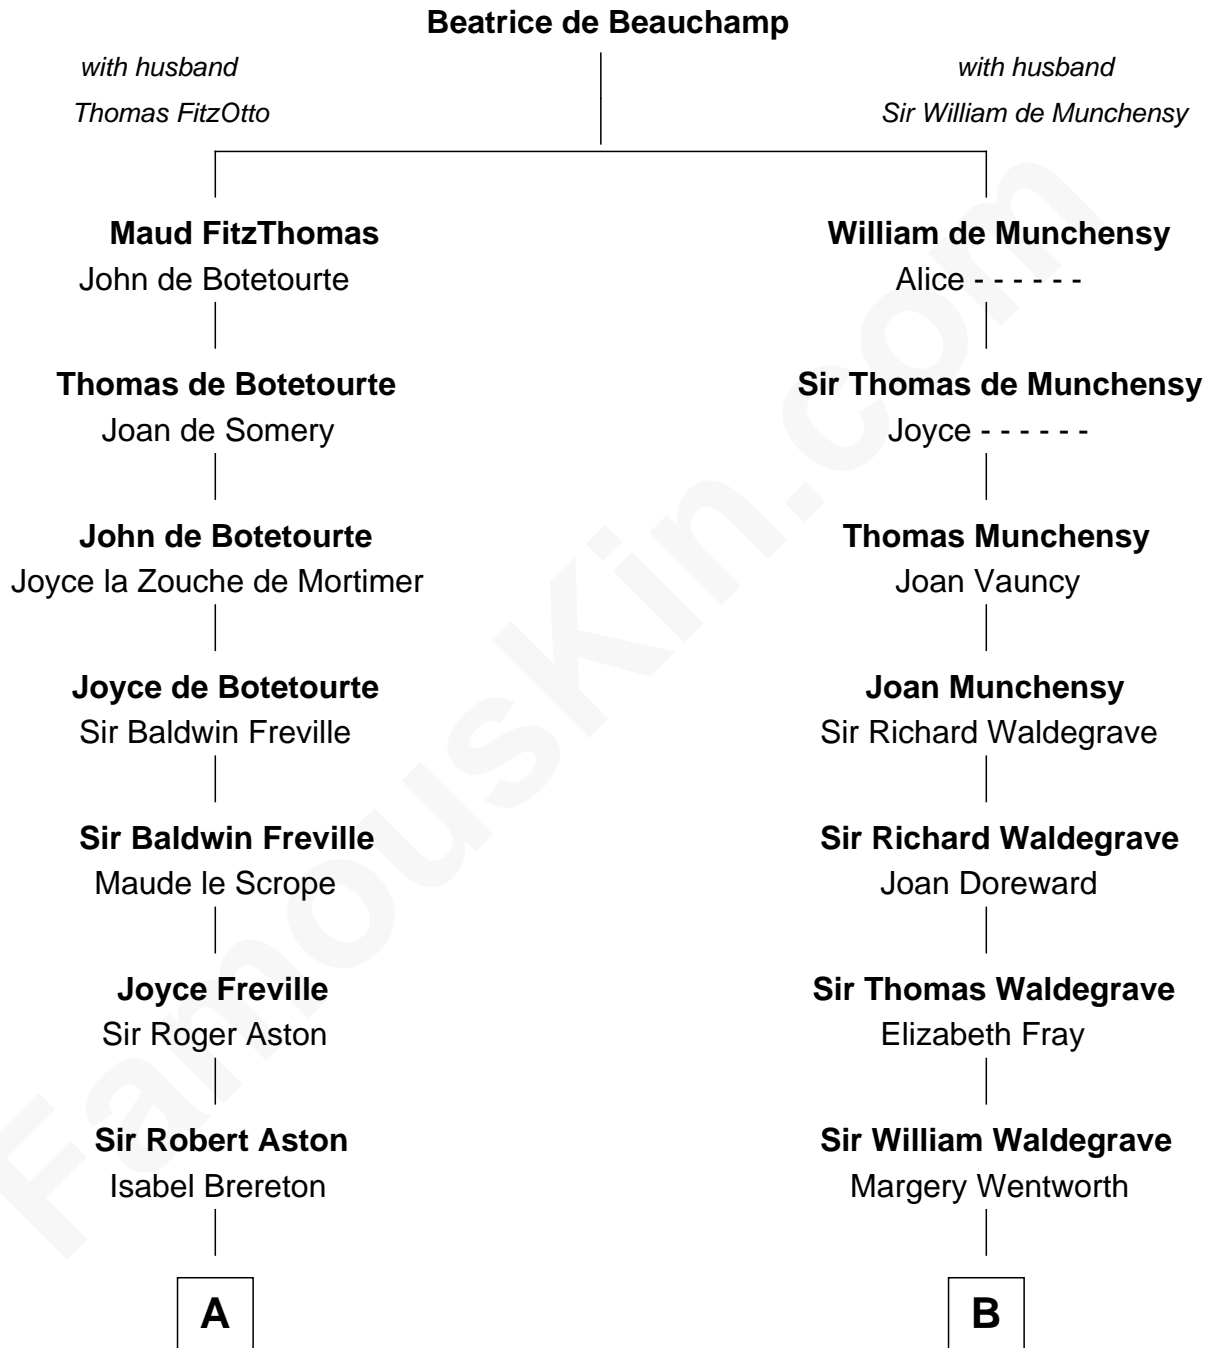

FamousKin.com

Relationship Chart of

Francis Lightfoot Lee

Signer of the Declaration of Independence

18th cousin 2 times removed of

Walt Disney

Co-Founder of The Walt Disney Company

C

Gov. Thomas Lee

Hannah Ludwell

Francis Lightfoot Lee

Signer of Declaration of Independence

D

Eber Call

Violette Lawrence

Charles Call