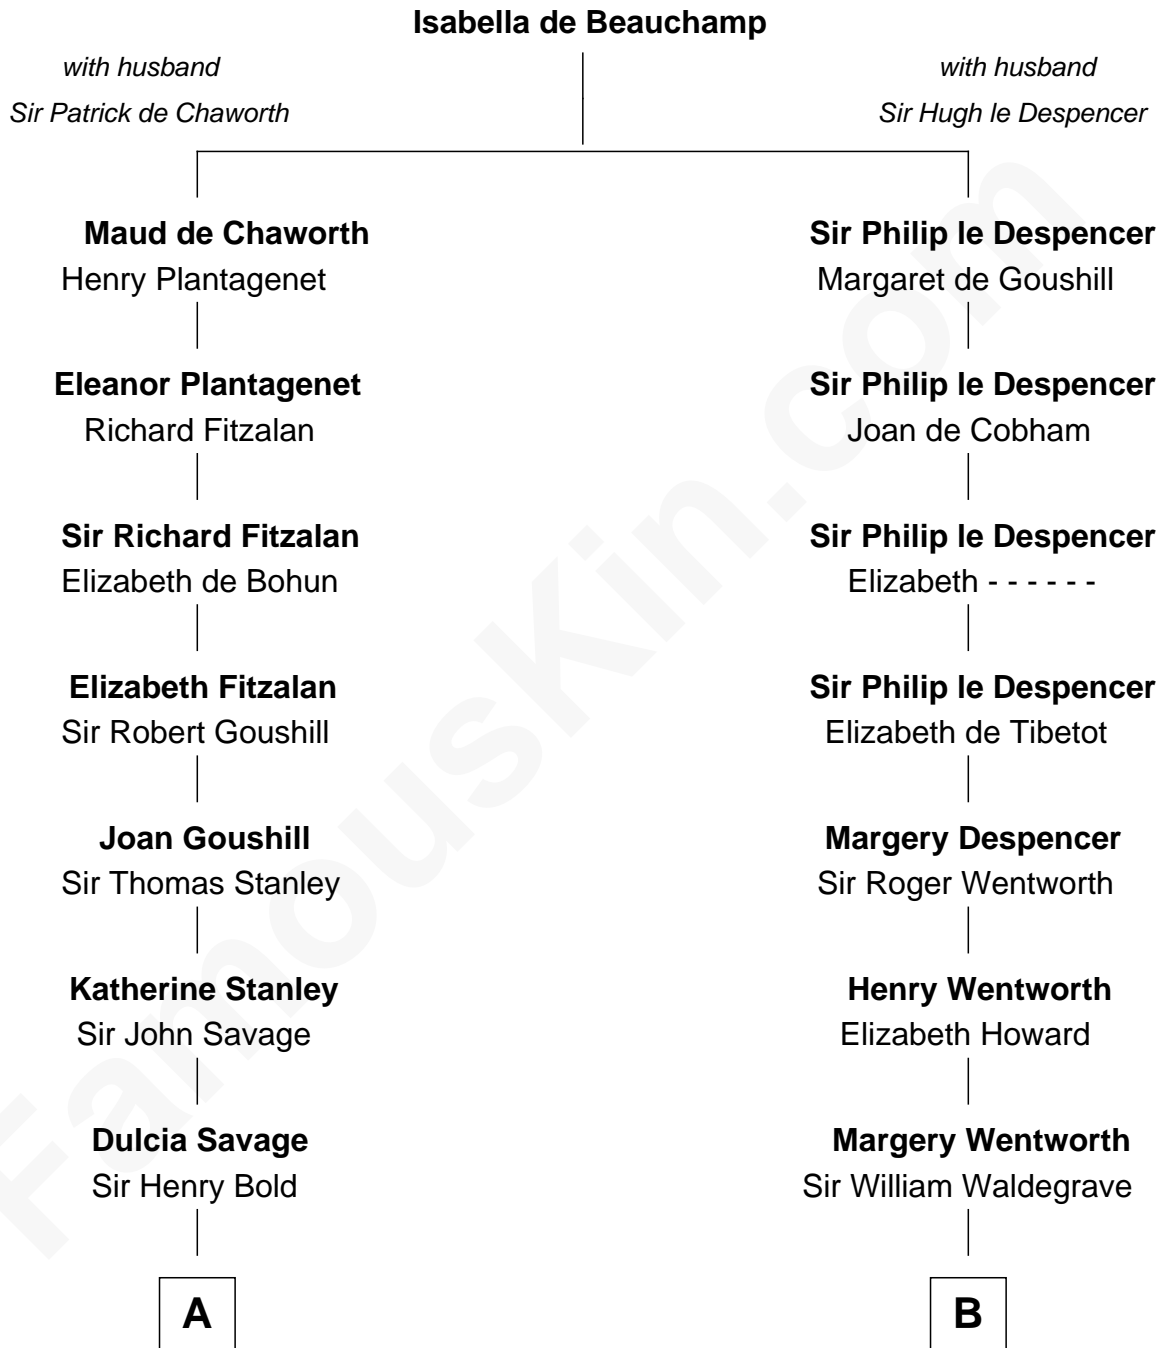

FamousKin.com

Relationship Chart of

Francis Lightfoot Lee

Signer of the Declaration of Independence

14th cousin 6 times removed of

Walt Disney

Co-Founder of The Walt Disney Company

C

Eber Call
Violette Lawrence

Charles Call
Henrietta Gross

Flora Call
Elias Charles Disney

Walt Disney
Co-Founder of The Walt Disney Co.