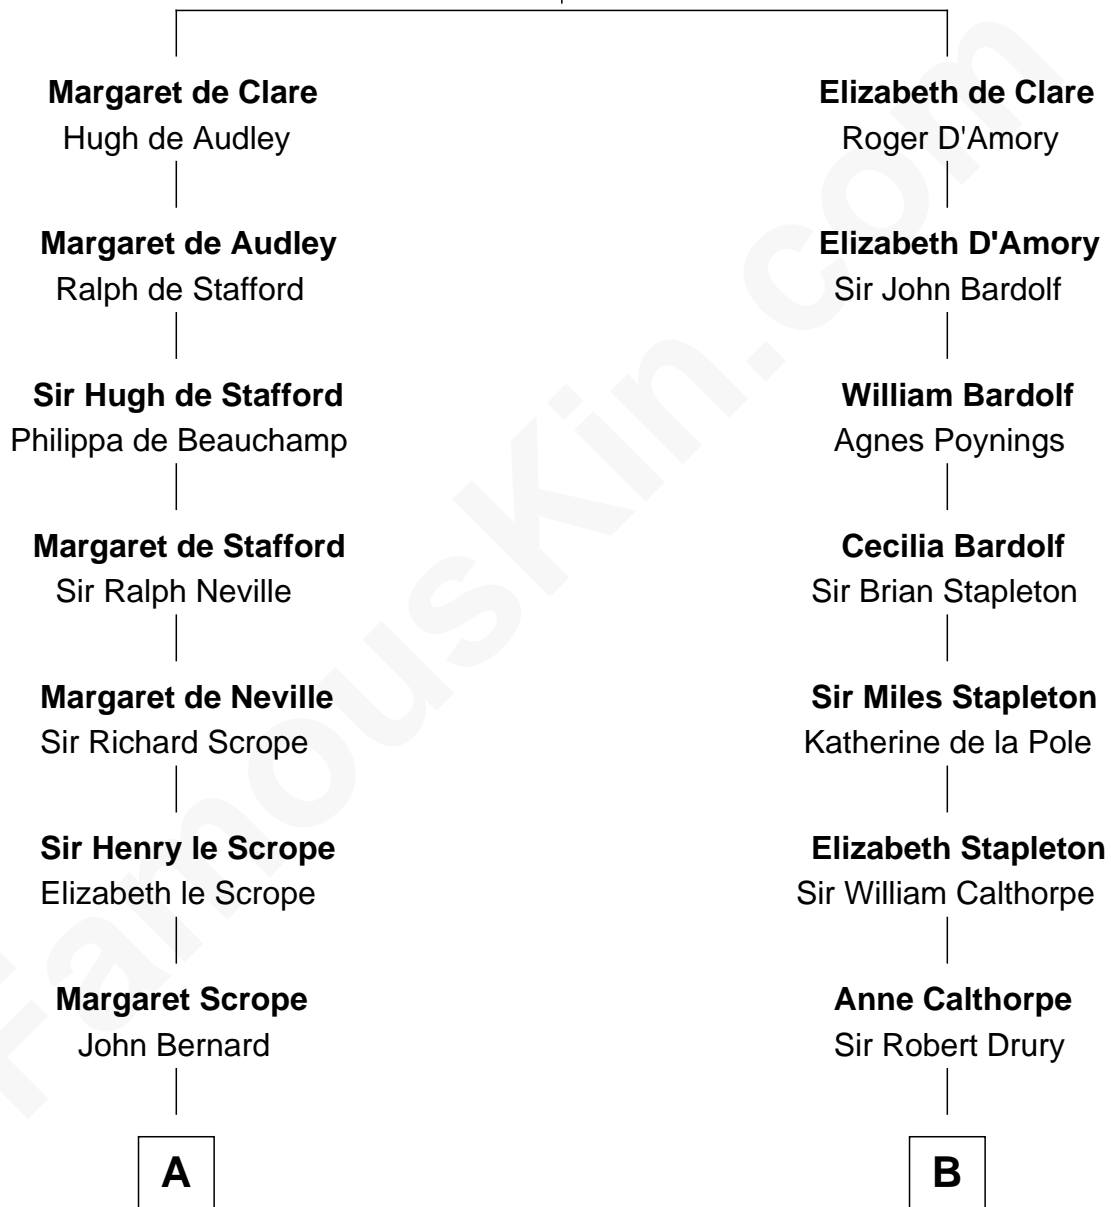

## Relationship Chart of

### Francis Lightfoot Lee

*Signer of the Declaration of Independence*

15th cousin 5 times removed of

### Walt Disney

*Co-Founder of The Walt Disney Company*

**Sir Gilbert de Clare**

Joan of Acre

**C**

—  
**Eber Call**  
Violette Lawrence

—  
**Charles Call**  
Henrietta Gross

—  
**Flora Call**  
Elias Charles Disney