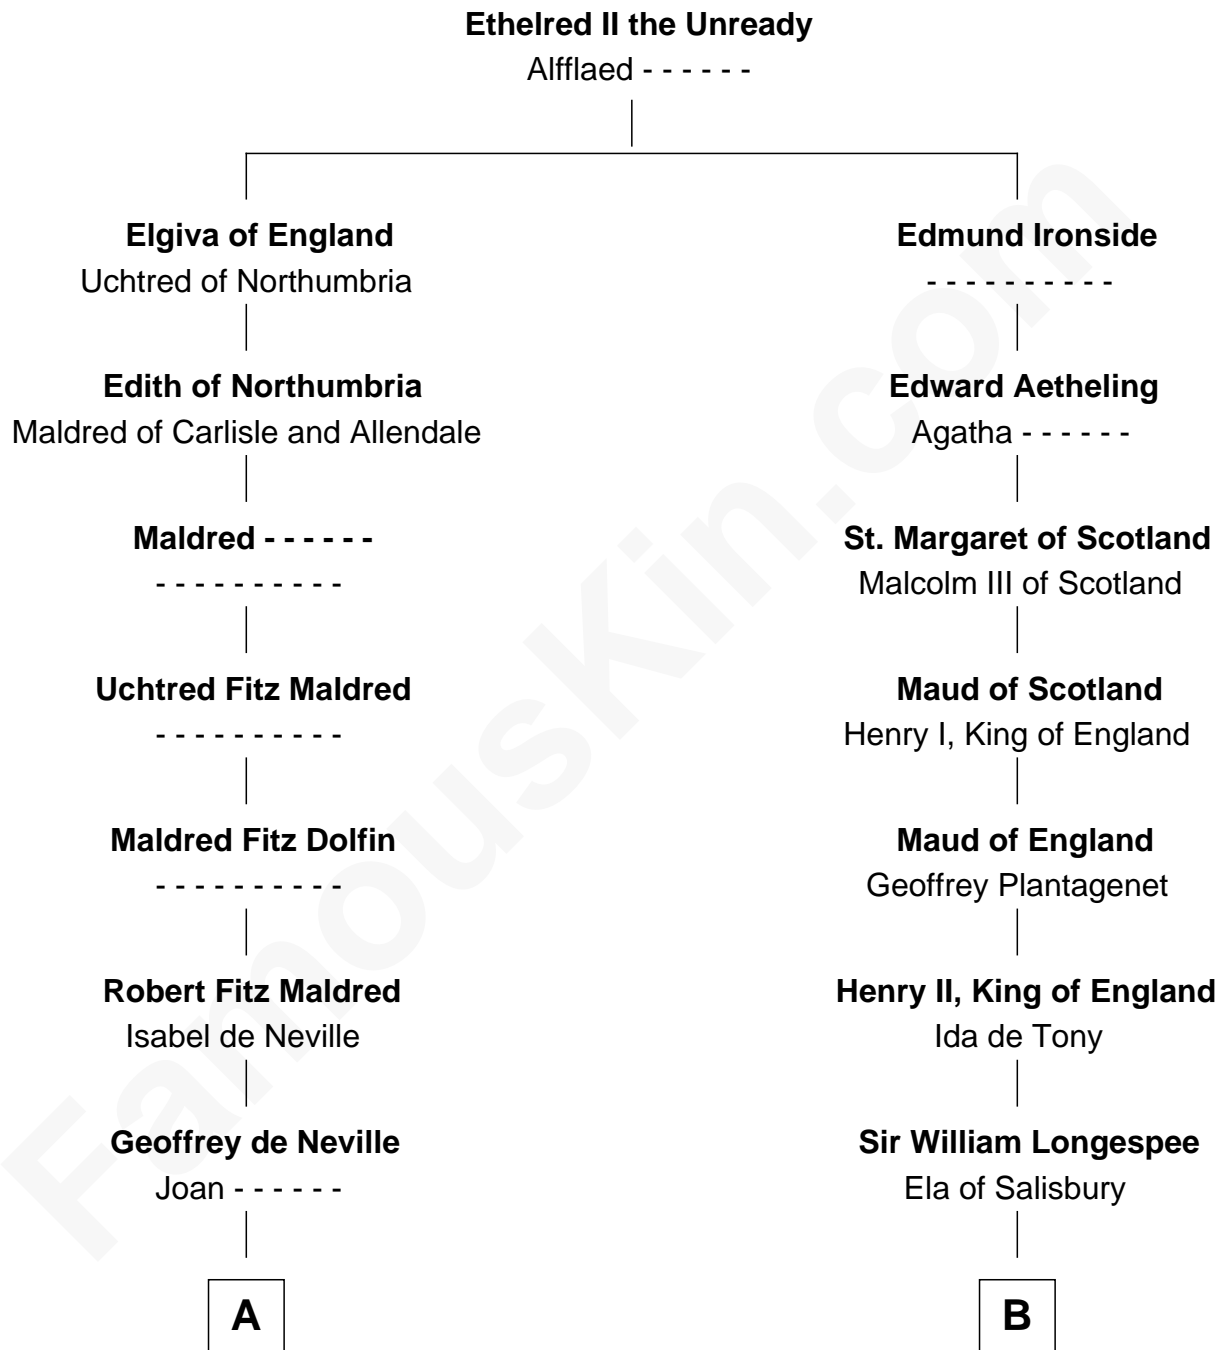

FamousKin.com

Relationship Chart of

Francis Lightfoot Lee

Signer of the Declaration of Independence

21st cousin of

Rev. George Burroughs

Executed for Witchcraft, Salem 1692

C

Anne Sutton
Richard Eltonhead

Alice Eltonhead
Henry Corbin

Laetitia Corbin
Richard Lee

Gov. Thomas Lee
Hannah Ludwell

Francis Lightfoot Lee
Signer of Declaration of Independence

D

Phyllis Waldegrave
Thomas Higham