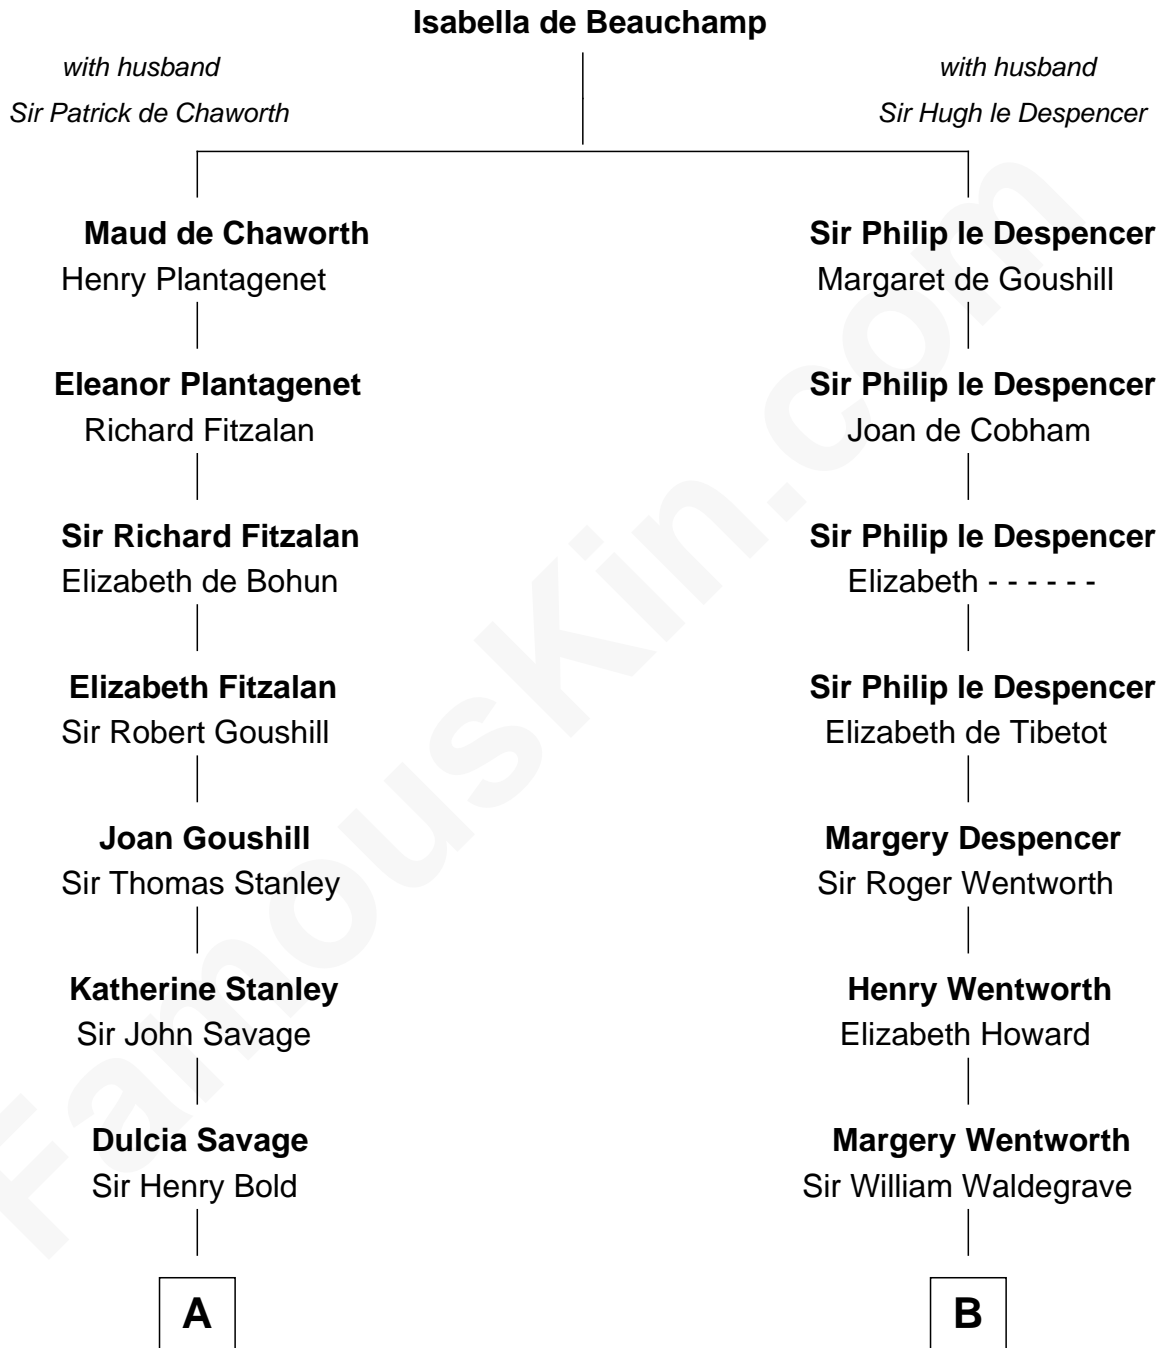

## Relationship Chart of

### Francis Lightfoot Lee

*Signer of the Declaration of Independence*

**12th cousin 2 times removed of**

**Rev. George Burroughs**

*Executed for Witchcraft, Salem 1692*

**A**

**Maud Bold**

Thomas Gerard