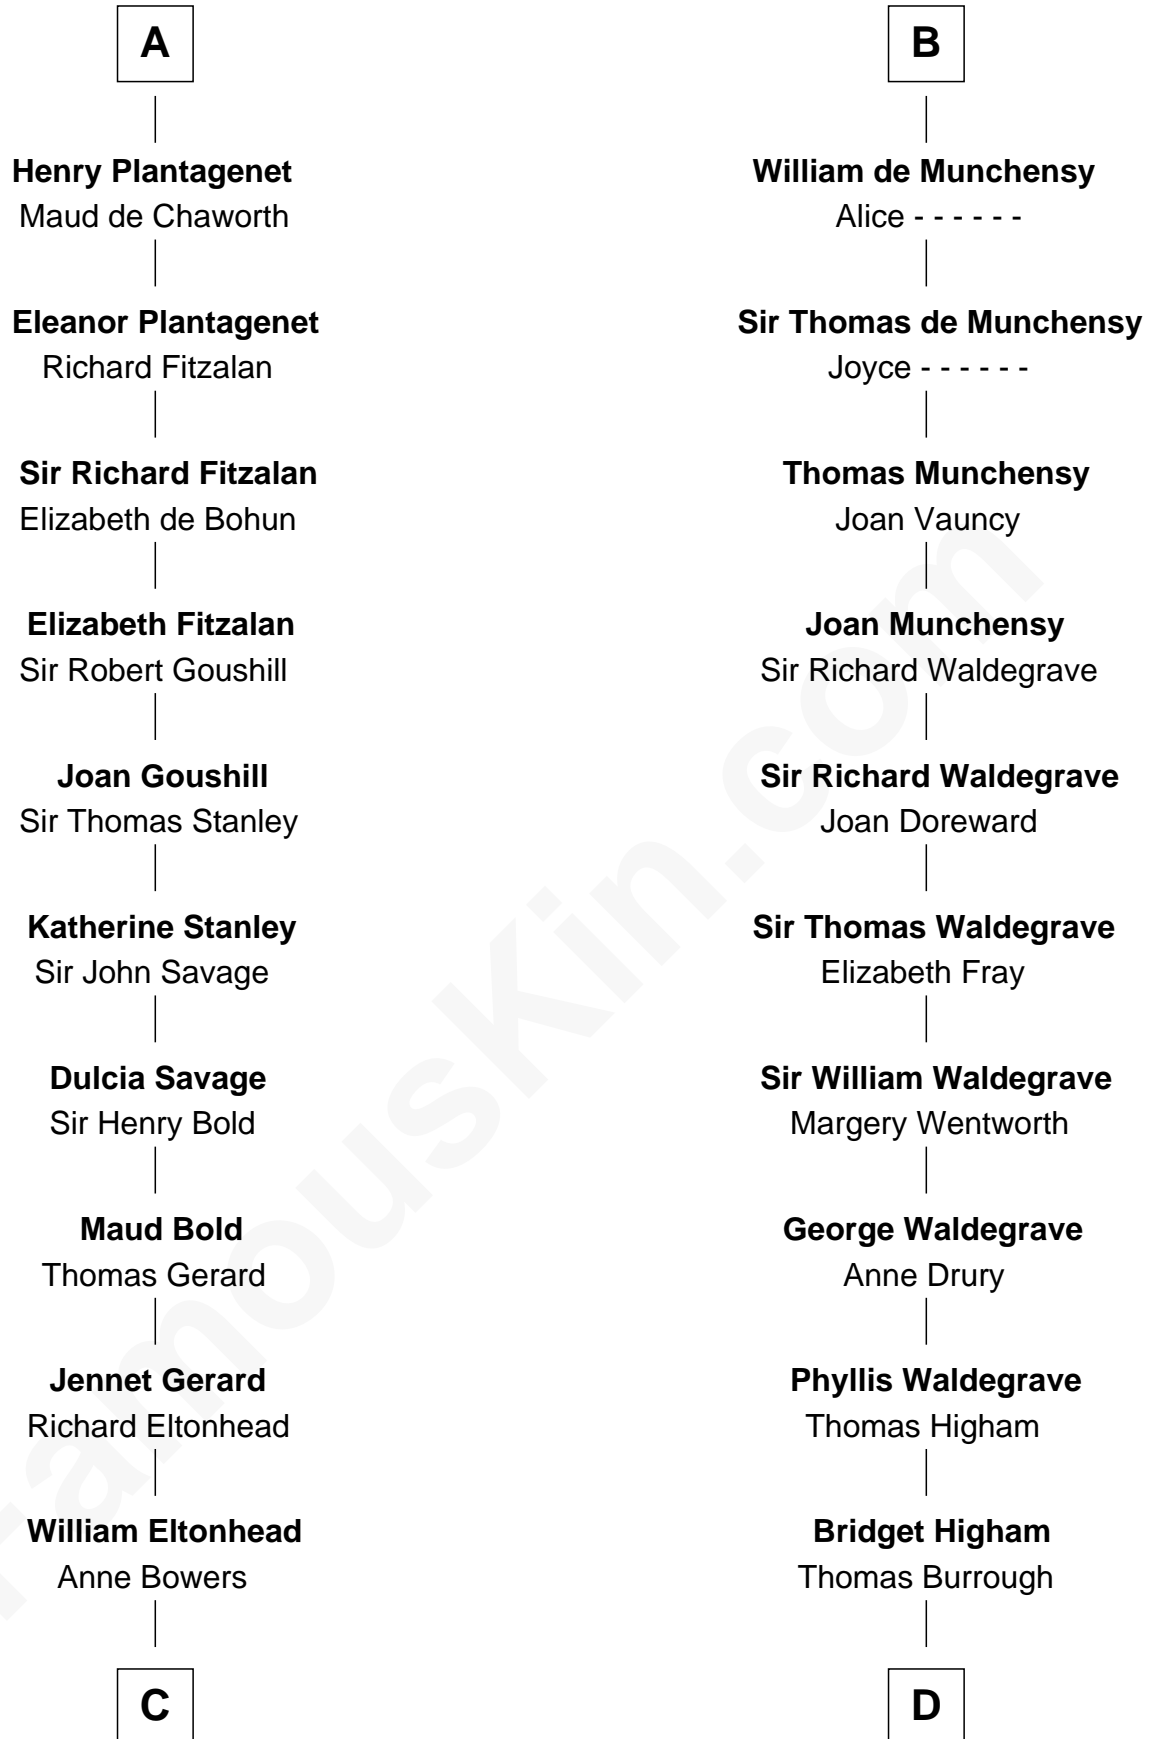

## Relationship Chart of

### Francis Lightfoot Lee

*Signer of the Declaration of Independence*

19th cousin 2 times removed of

**Rev. George Burroughs**

*Executed for Witchcraft, Salem 1692*

**C**

**Richard Eltonhead**

Anne Sutton

**Alice Eltonhead**

Henry Corbin

**Laetitia Corbin**

Richard Lee

**Gov. Thomas Lee**

Hannah Ludwell

**Francis Lightfoot Lee**

*Signer of Declaration of Independence*

**D**

**Rev. George Burrough**

Frances Sparrow

**Nathaniel Burrough**

Rebecca Stiles

**Rev. George Burroughs**

*Salem Witch Trials 1692*

FamousKin.com