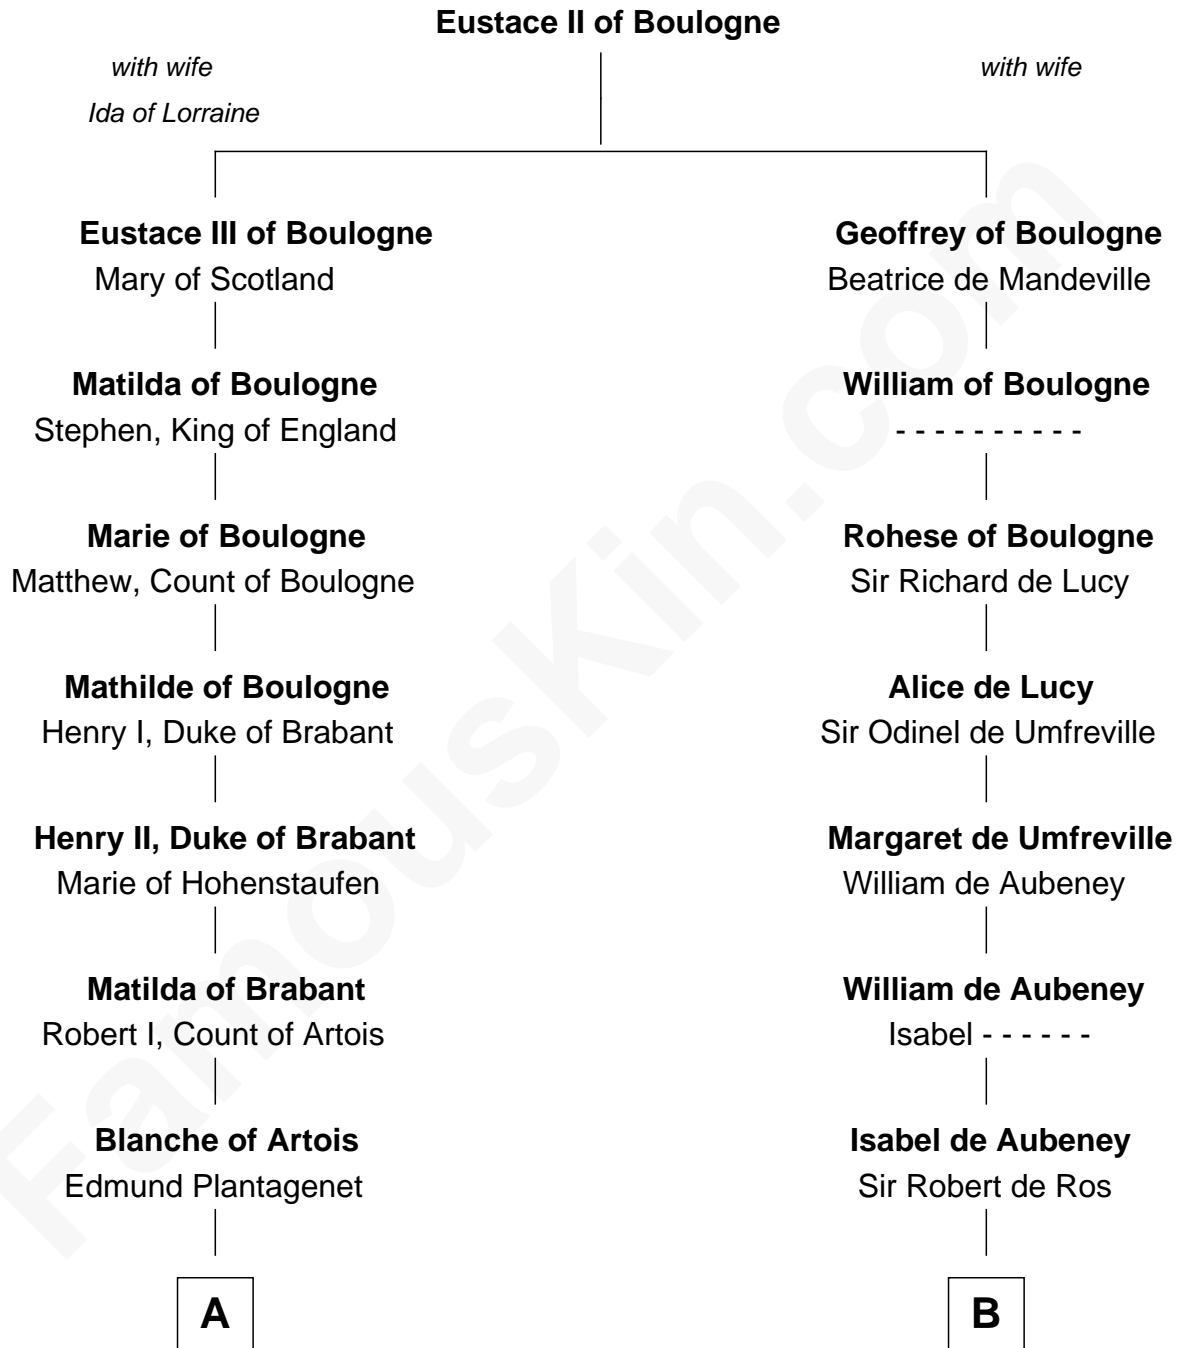

FamousKin.com

Relationship Chart of

Francis Lightfoot Lee

Signer of the Declaration of Independence

20th cousin 1 time removed of

Rev. George Burroughs

Executed for Witchcraft, Salem 1692

C

Richard Eltonhead

Anne Sutton

Alice Eltonhead

Henry Corbin

Laetitia Corbin

Richard Lee

Gov. Thomas Lee

Hannah Ludwell

Rebecca Stiles

Rev. George Burroughs

Salem Witch Trials 1692

FamousKin.com