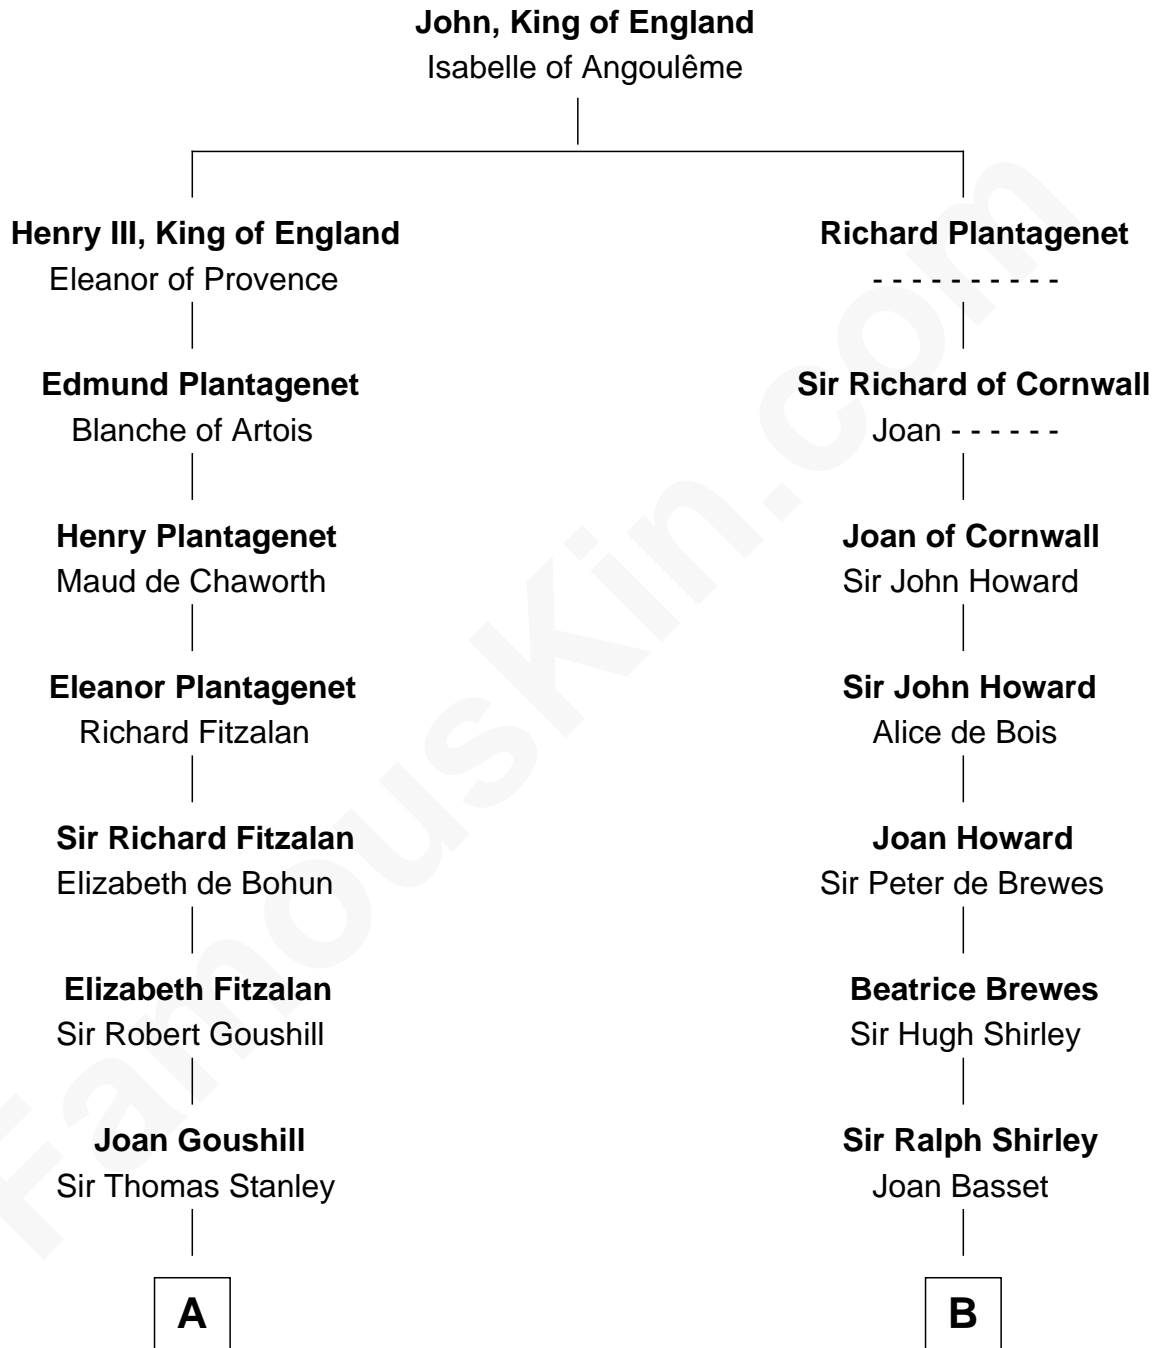

FamousKin.com

Relationship Chart of

Francis Lightfoot Lee

Signer of the Declaration of Independence

16th cousin 5 times removed of

William Henry Moore

Co-Founder, U.S. Steel and Nabisco

C

Sarah Browne
George Beckwith

George Beckwith
Rachel Marsh

George Beckwith
Mary Bradley

Rachael Arvilla Beckwith
Nathaniel Ford Moore

William Henry Moore
Co-Founder, U.S. Steel and Nabisco

FamousKin.com