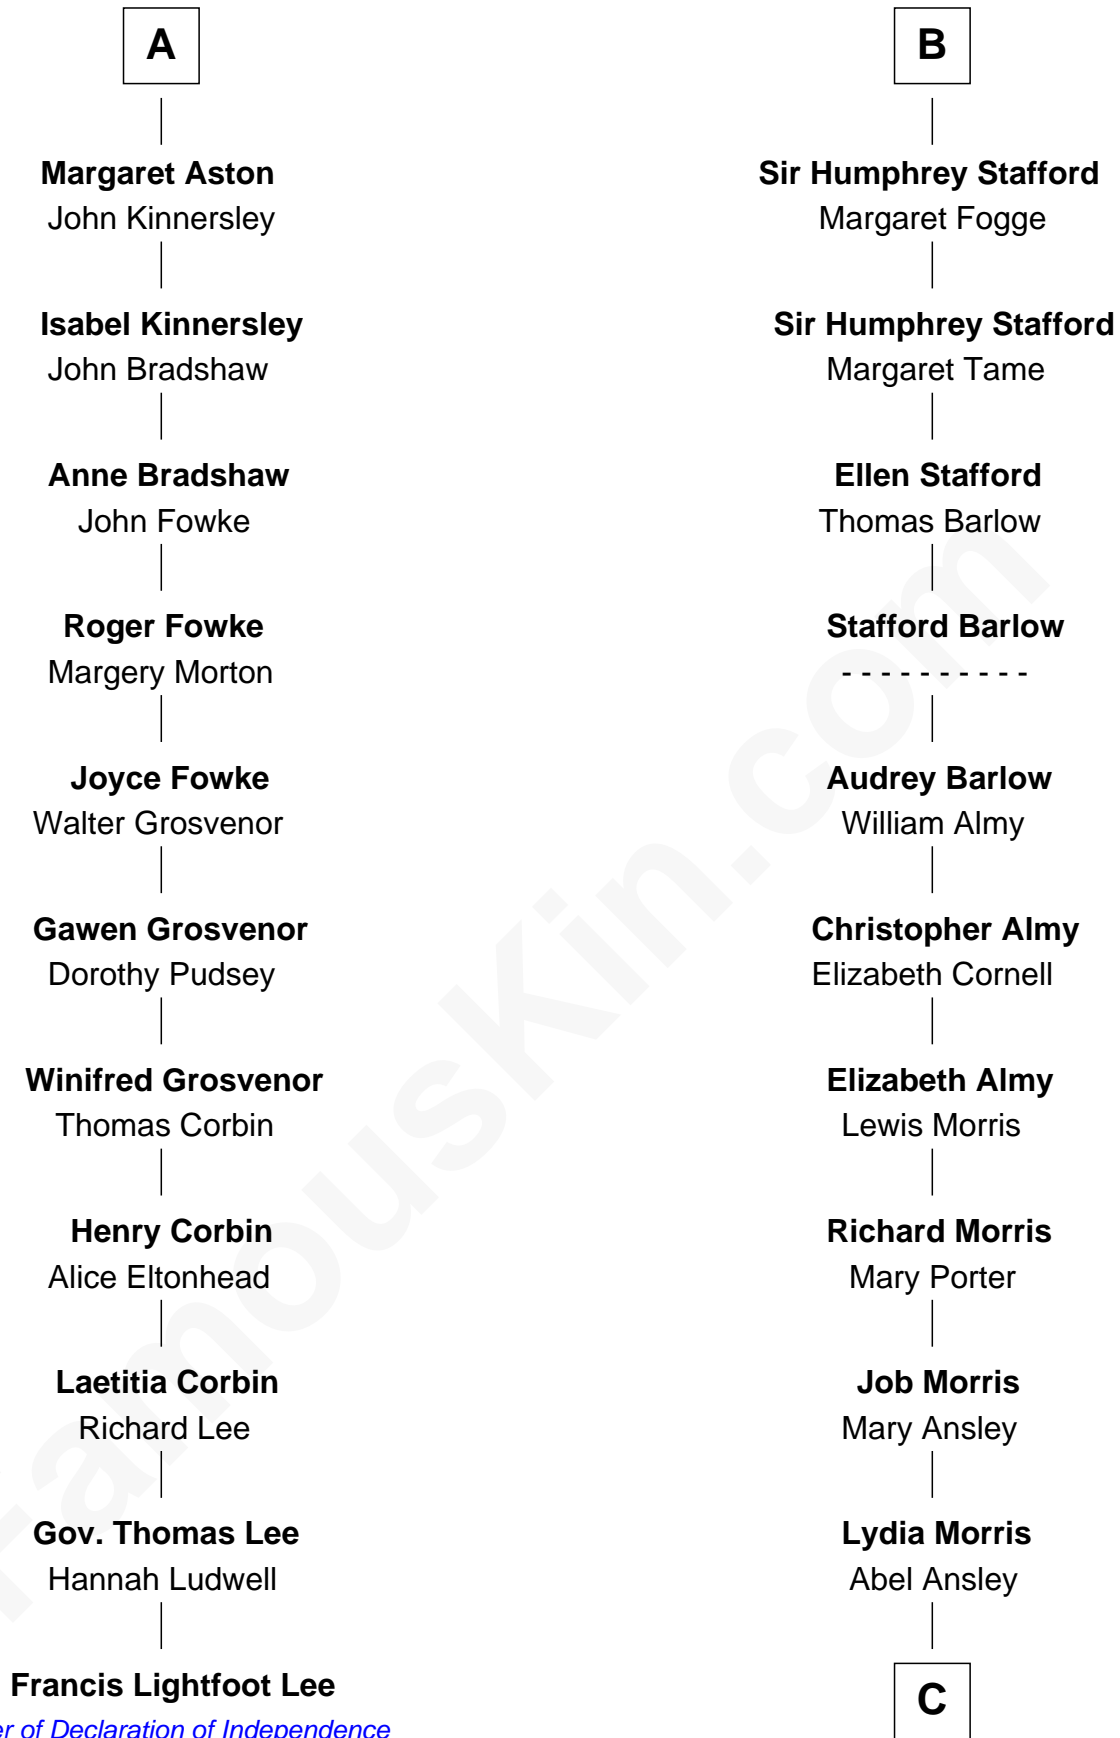

## Relationship Chart of

### Francis Lightfoot Lee

*Signer of the Declaration of Independence*

17th cousin 4 times removed of

**Jimmy Carter**

*39th U.S. President*

**C**

**Ann Ansley**

Wiley Carter

**Littleberry Walker Carter**

Mary Ann Diligent Seals

**William Archibald Carter**

Nina Pratt

**Earl Carter**

Lillian Gordy

**Jimmy Carter**

*39th U.S. President*