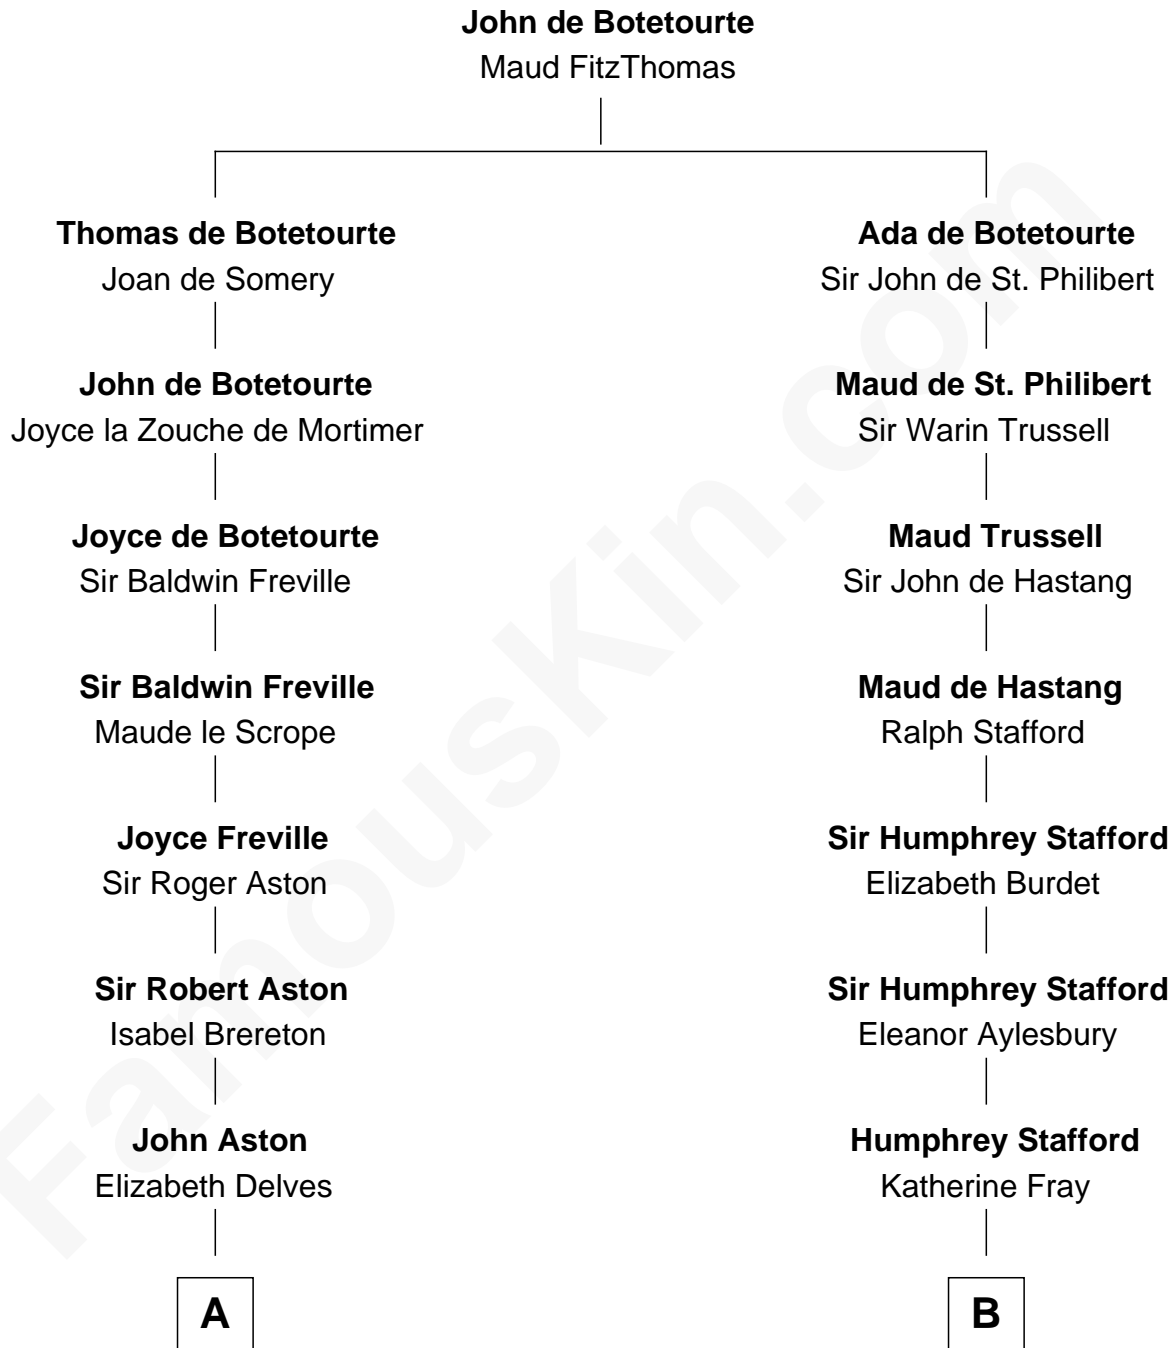

## Relationship Chart of

### Francis Lightfoot Lee

*Signer of the Declaration of Independence*

17th cousin 4 times removed of

**Jimmy Carter**

*39th U.S. President*

**C**

**Ann Ansley**

Wiley Carter

**Littleberry Walker Carter**

Mary Ann Diligent Seals

**William Archibald Carter**

Nina Pratt

**Earl Carter**

Lillian Gordy

**Jimmy Carter**

*39th U.S. President*