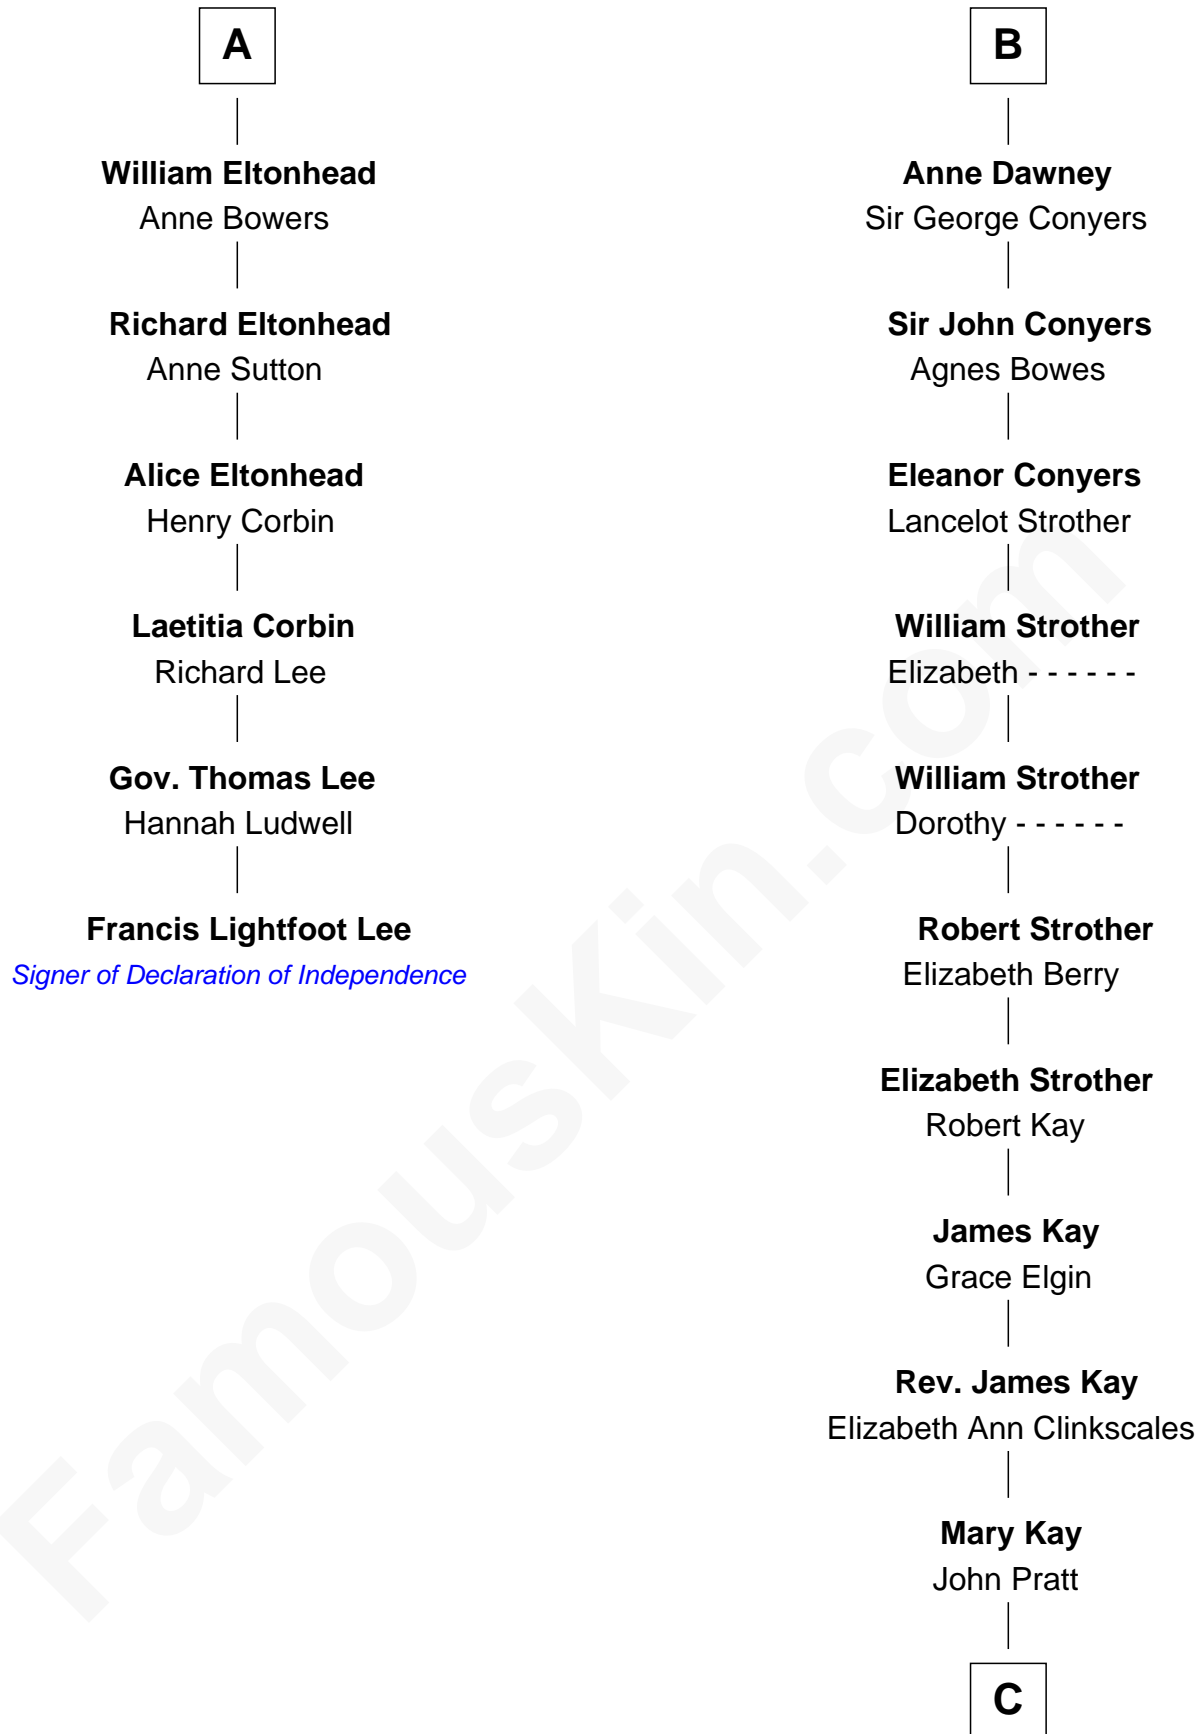

FamousKin.com

Relationship Chart of

Francis Lightfoot Lee

Signer of the Declaration of Independence

12th cousin 8 times removed of

Jimmy Carter

39th U.S. President

Richard Fitzalan
Eleanor Plantagenet

A

Joan Fitzalan
Humphrey de Bohun

Eleanor de Bohun
Sir Thomas Plantagenet

Anne Plantagenet
Sir William Bouchier

Sir John Bouchier
Margaret Berners

Joan Bouchier
Sir Henry Neville

Sir Richard Neville
Anne Stafford

Dorothy Neville
Sir John Dawney

B

C

James E. Pratt

Sophronia C. Cowan

Nina Pratt

William Archibald Carter

Earl Carter