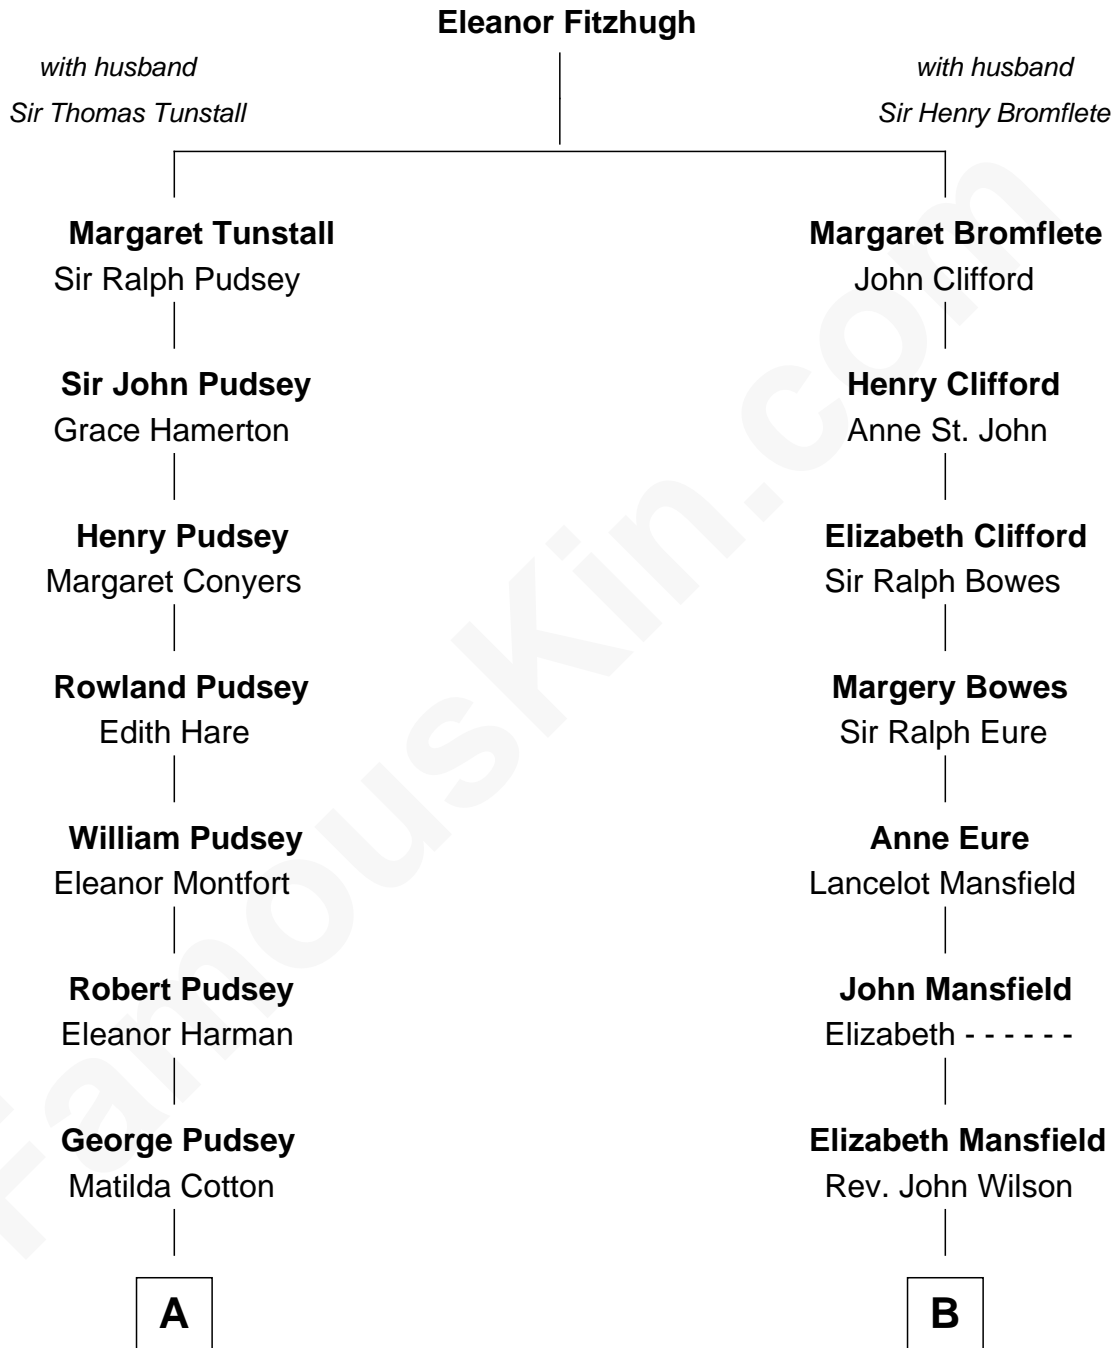

## Relationship Chart of

### Francis Lightfoot Lee

*Signer of the Declaration of Independence*

12th cousin 2 times removed of

### William Howard Taft

*27th U.S. President*

**A**

**Dorothy Pudsey**  
Gawen Grosvenor

**Winifred Grosvenor**  
Thomas Corbin

**Henry Corbin**  
Alice Eltonhead

**Laetitia Corbin**  
Richard Lee

**Gov. Thomas Lee**  
Hannah Ludwell