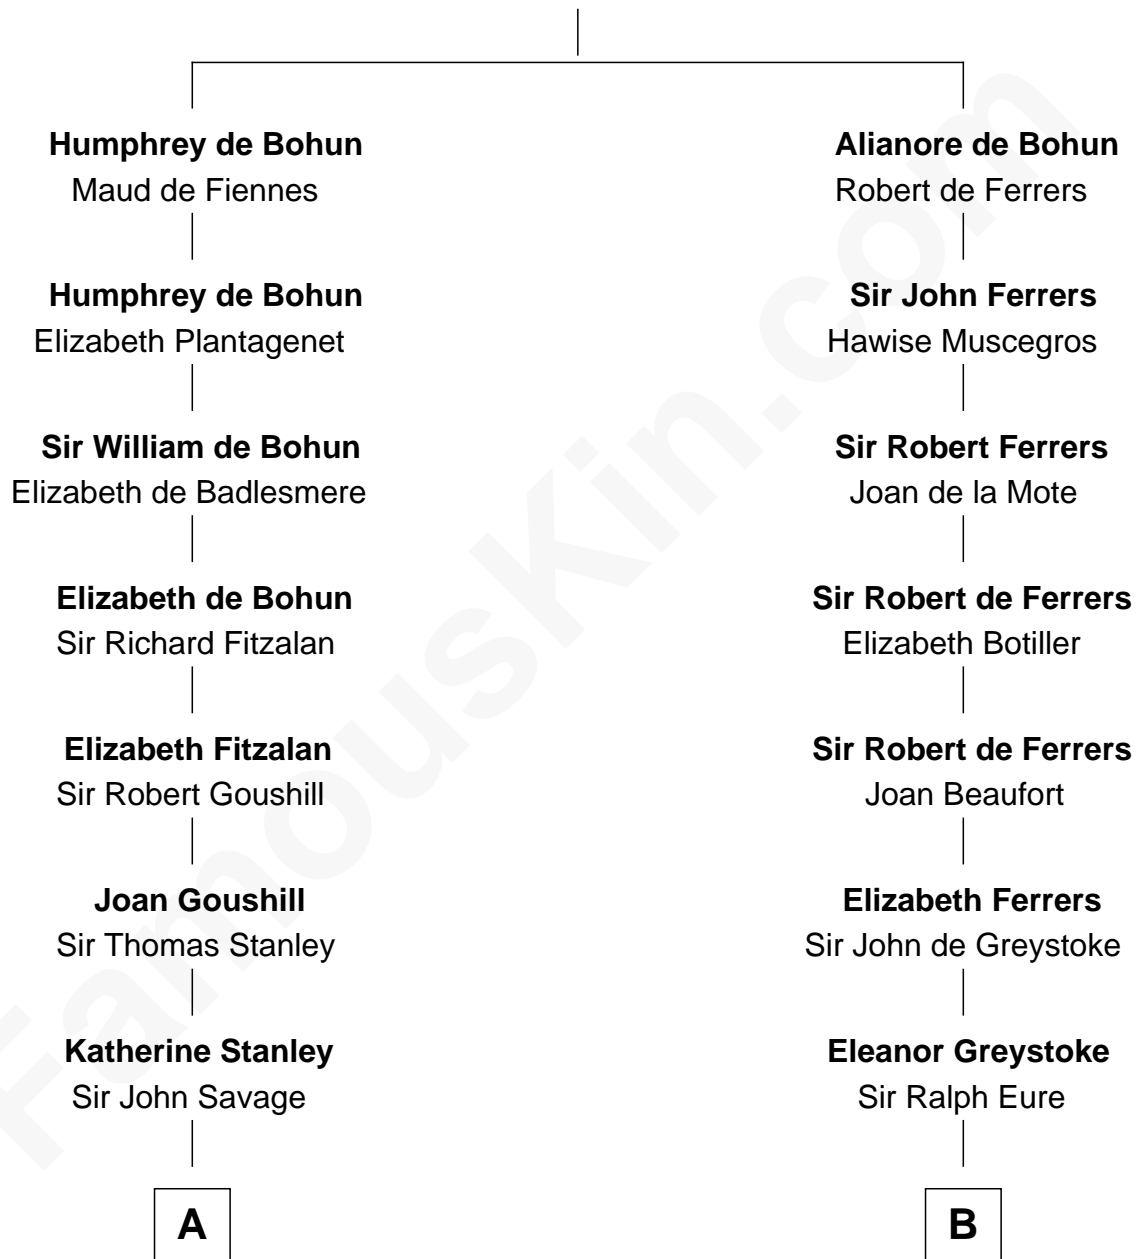

FamousKin.com

Relationship Chart of

Francis Lightfoot Lee

Signer of the Declaration of Independence

15th cousin 6 times removed of

William Howard Taft

27th U.S. President

Sir Humphrey de Bohun

Eleanor de Braiose

C

Abner Rawson

Mary Allen

Rhoda Rawson

Aaron Taft

Peter Rawson Taft

Sylvia Howard

Alphonso Taft

Louisa Maria Torrey

William Howard Taft

27th U.S. President

FamousKin.com