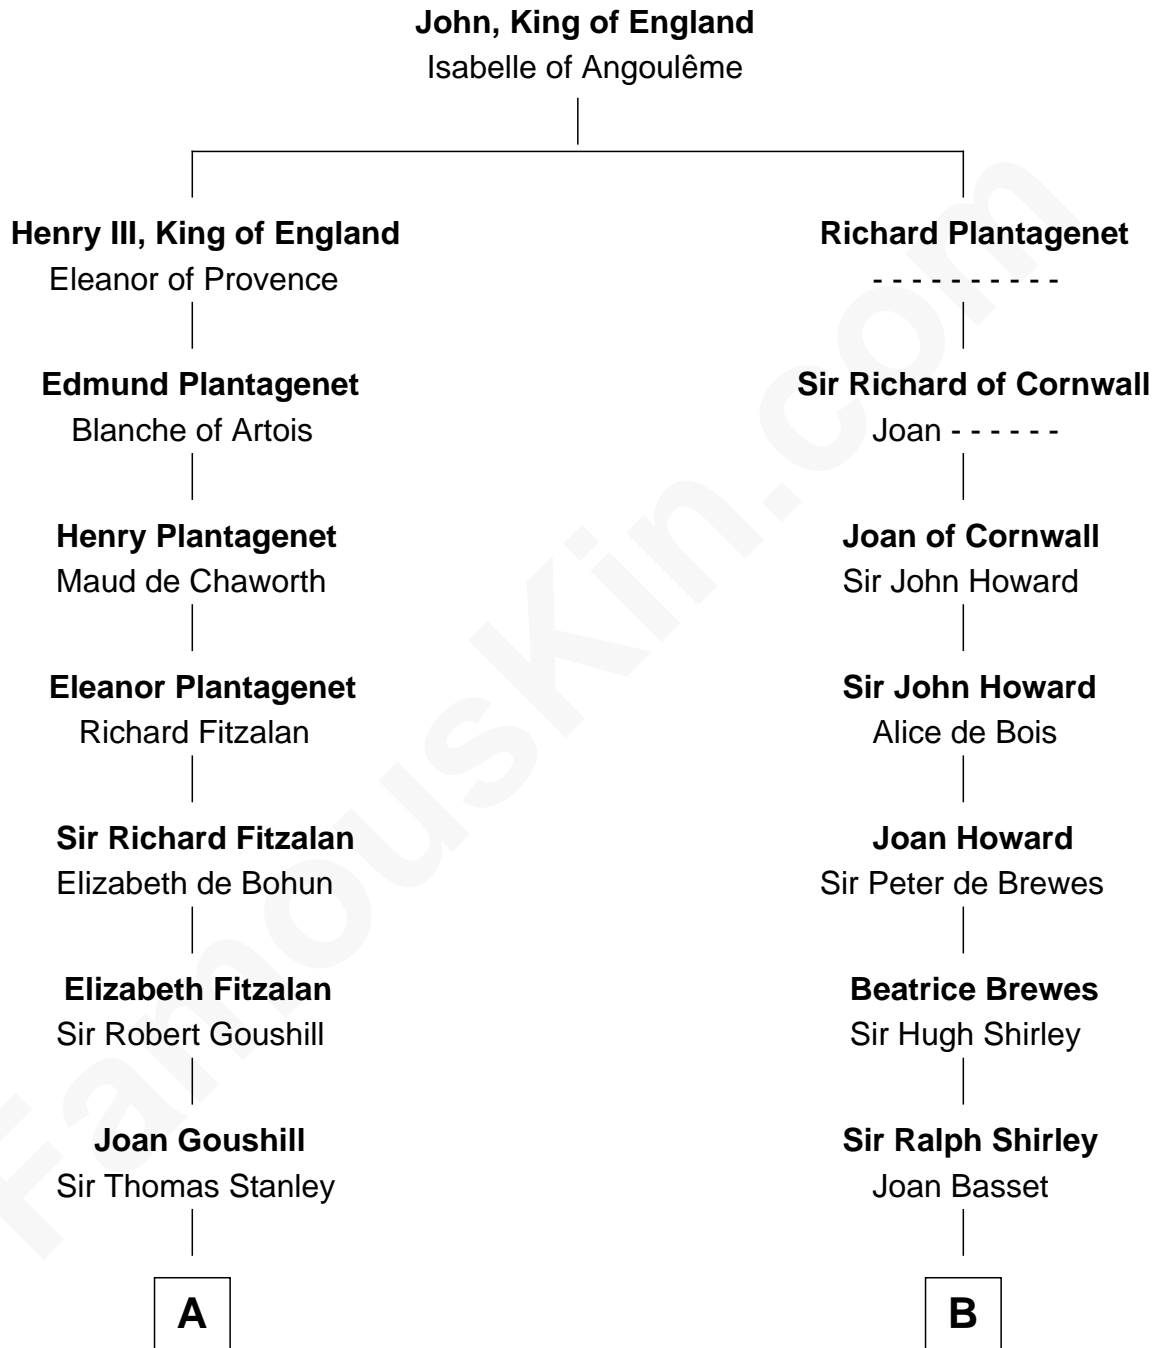

FamousKin.com

Relationship Chart of

Francis Lightfoot Lee

Signer of the Declaration of Independence

16th cousin 5 times removed of

Rutherford B. Hayes

19th U.S. President

C

Abigail Hale
Isaac Chandler

Abigail Chandler
Israel Smith

Chloe Smith
Rutherford Hayes

Rutherford Hayes
Sophia Birchard

Rutherford B. Hayes
19th U.S. President