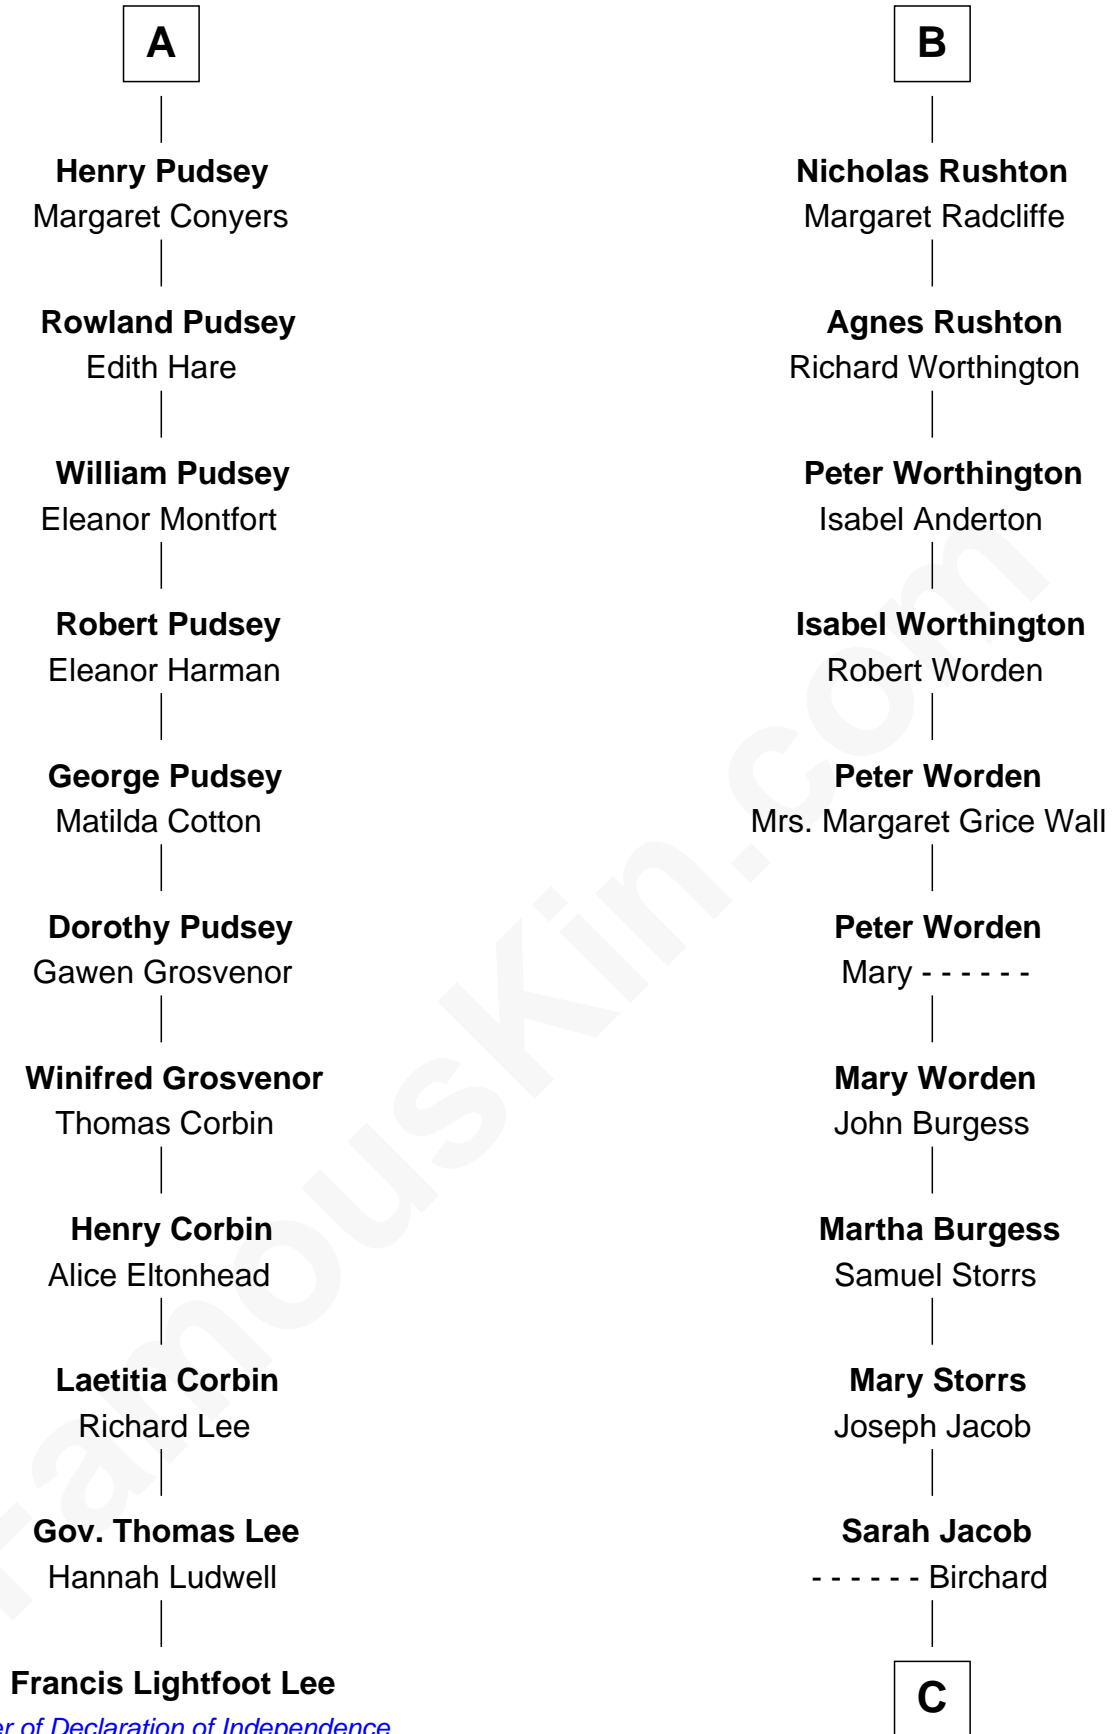

FamousKin.com

Relationship Chart of

Francis Lightfoot Lee

Signer of the Declaration of Independence

17th cousin 2 times removed of

Rutherford B. Hayes

19th U.S. President

C

Roger Cornwall alias Birchard

Drusilla Austin

Sophia Birchard

Rutherford Hayes

Rutherford B. Hayes

19th U.S. President

FamousKin.com