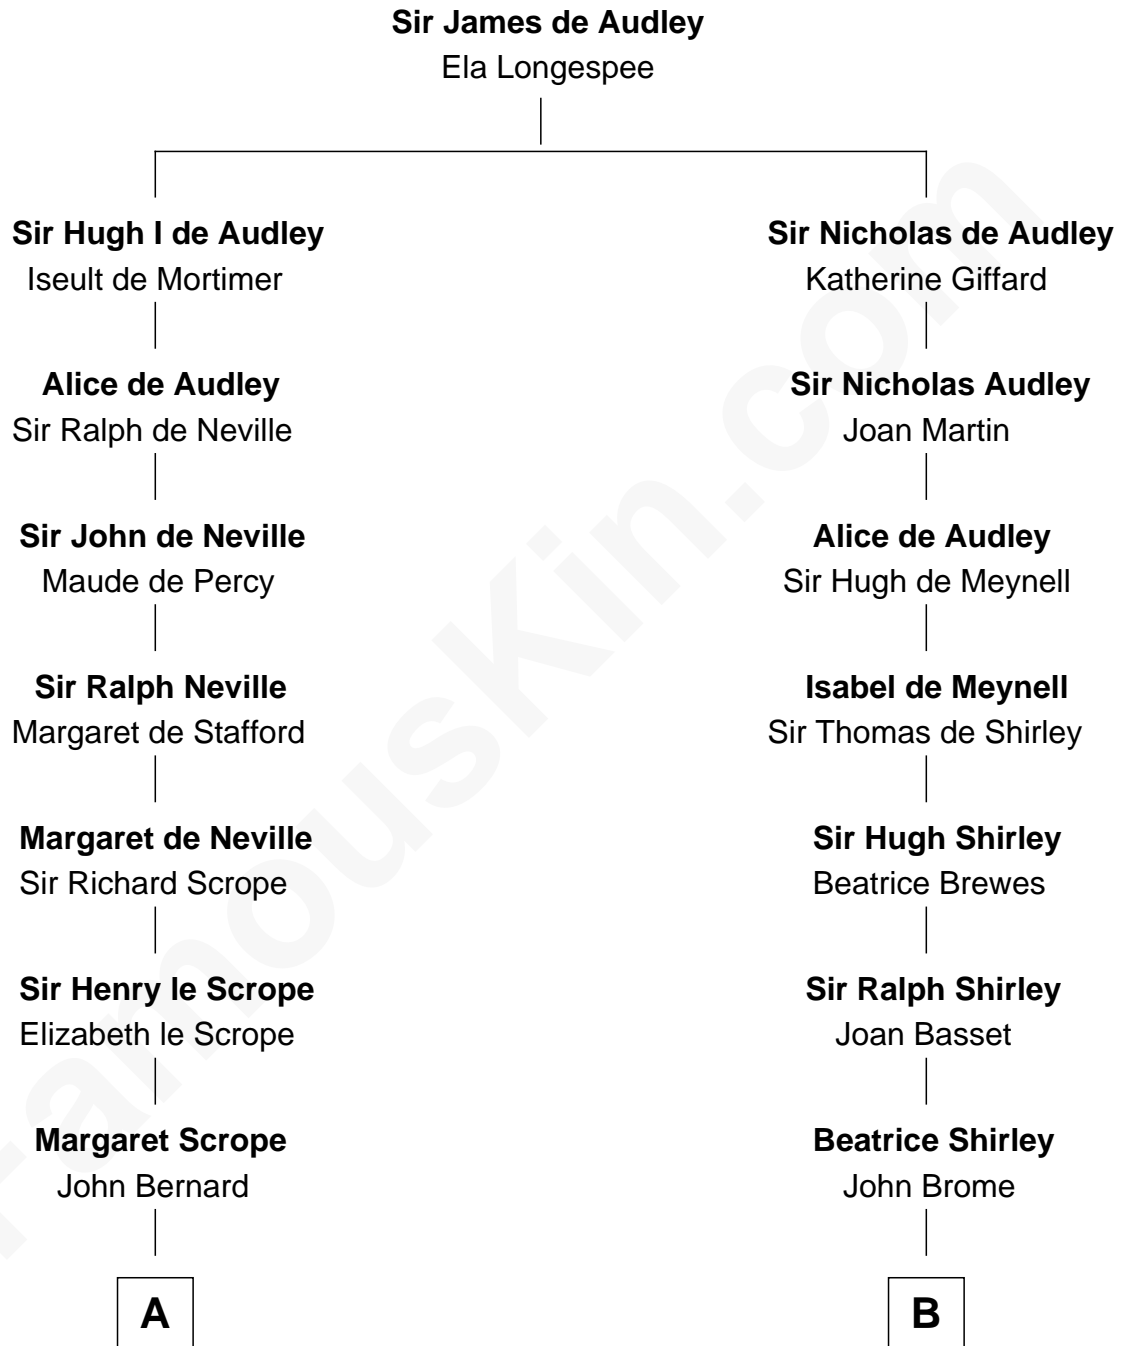

FamousKin.com

Relationship Chart of

Francis Lightfoot Lee

Signer of the Declaration of Independence

15th cousin 5 times removed of

Rutherford B. Hayes

19th U.S. President

C

Abigail Chandler

Israel Smith

Chloe Smith

Rutherford Hayes

Rutherford Hayes

Sophia Birchard

Rutherford B. Hayes

19th U.S. President