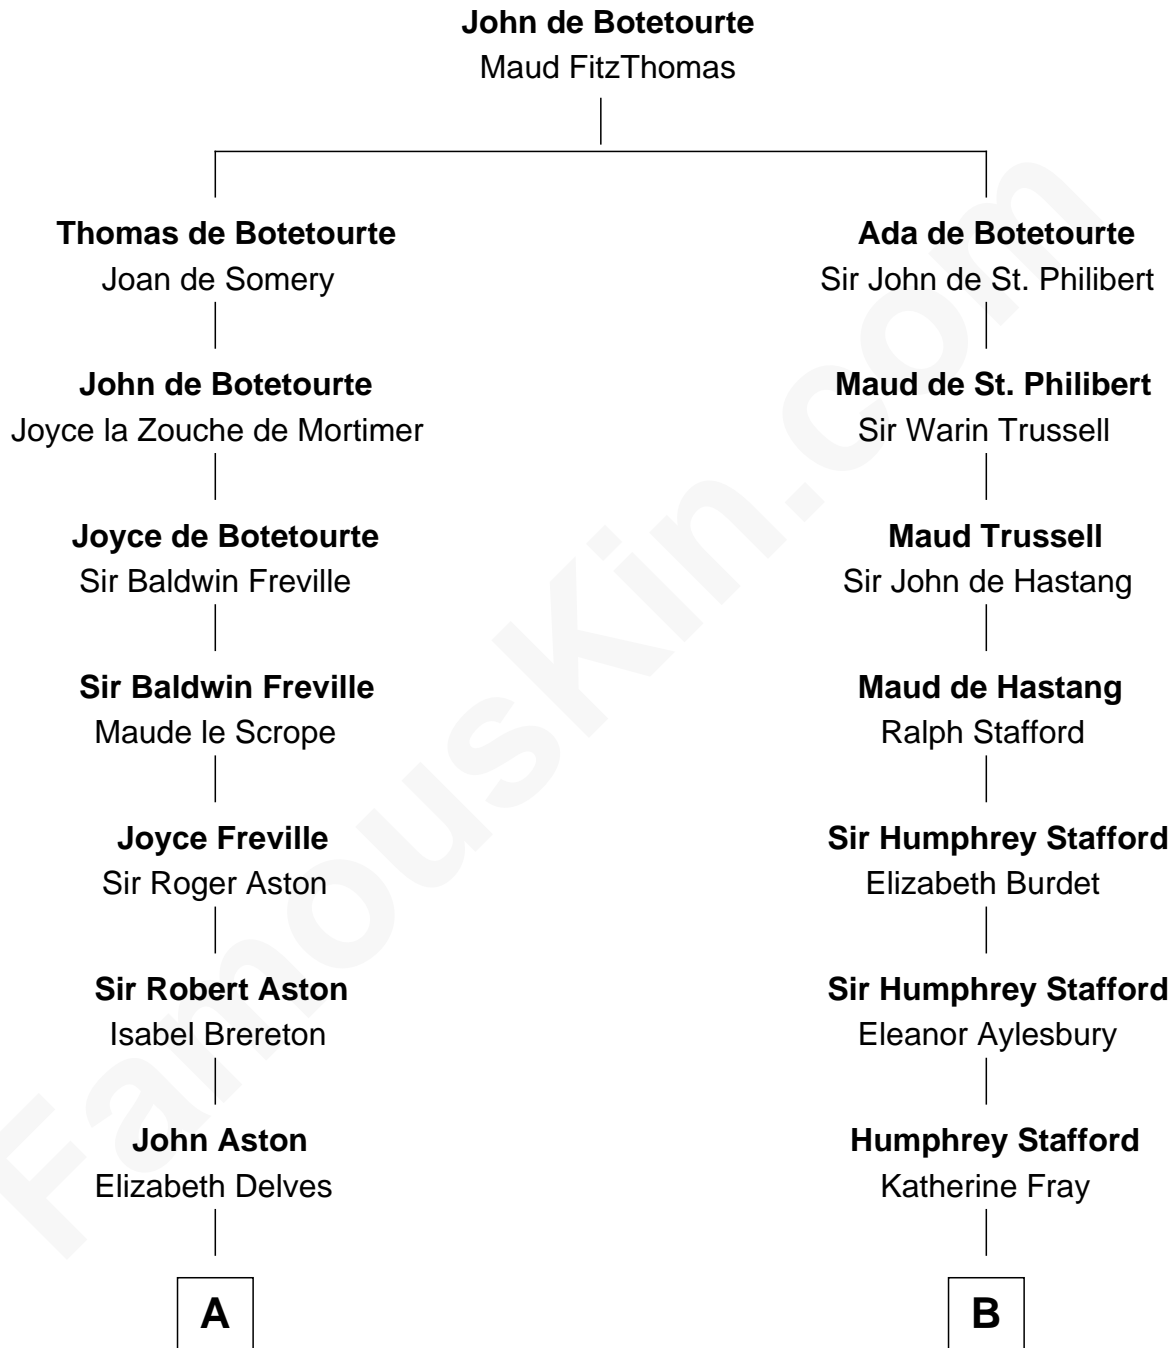

## Relationship Chart of

### Francis Lightfoot Lee

*Signer of the Declaration of Independence*

17th cousin 4 times removed of

**George Romney**

*43rd Governor of Michigan*

**C**

**Charity Dickinson**

Jared Pratt

**Parley Parker Pratt**

Mary Woods

**Helaman Pratt**

Anna Johanna Dorothy Wilcken

**Anna Amelia Pratt**

Gaskell Samuel Romney

**George Romney**

*43rd Governor of Michigan*