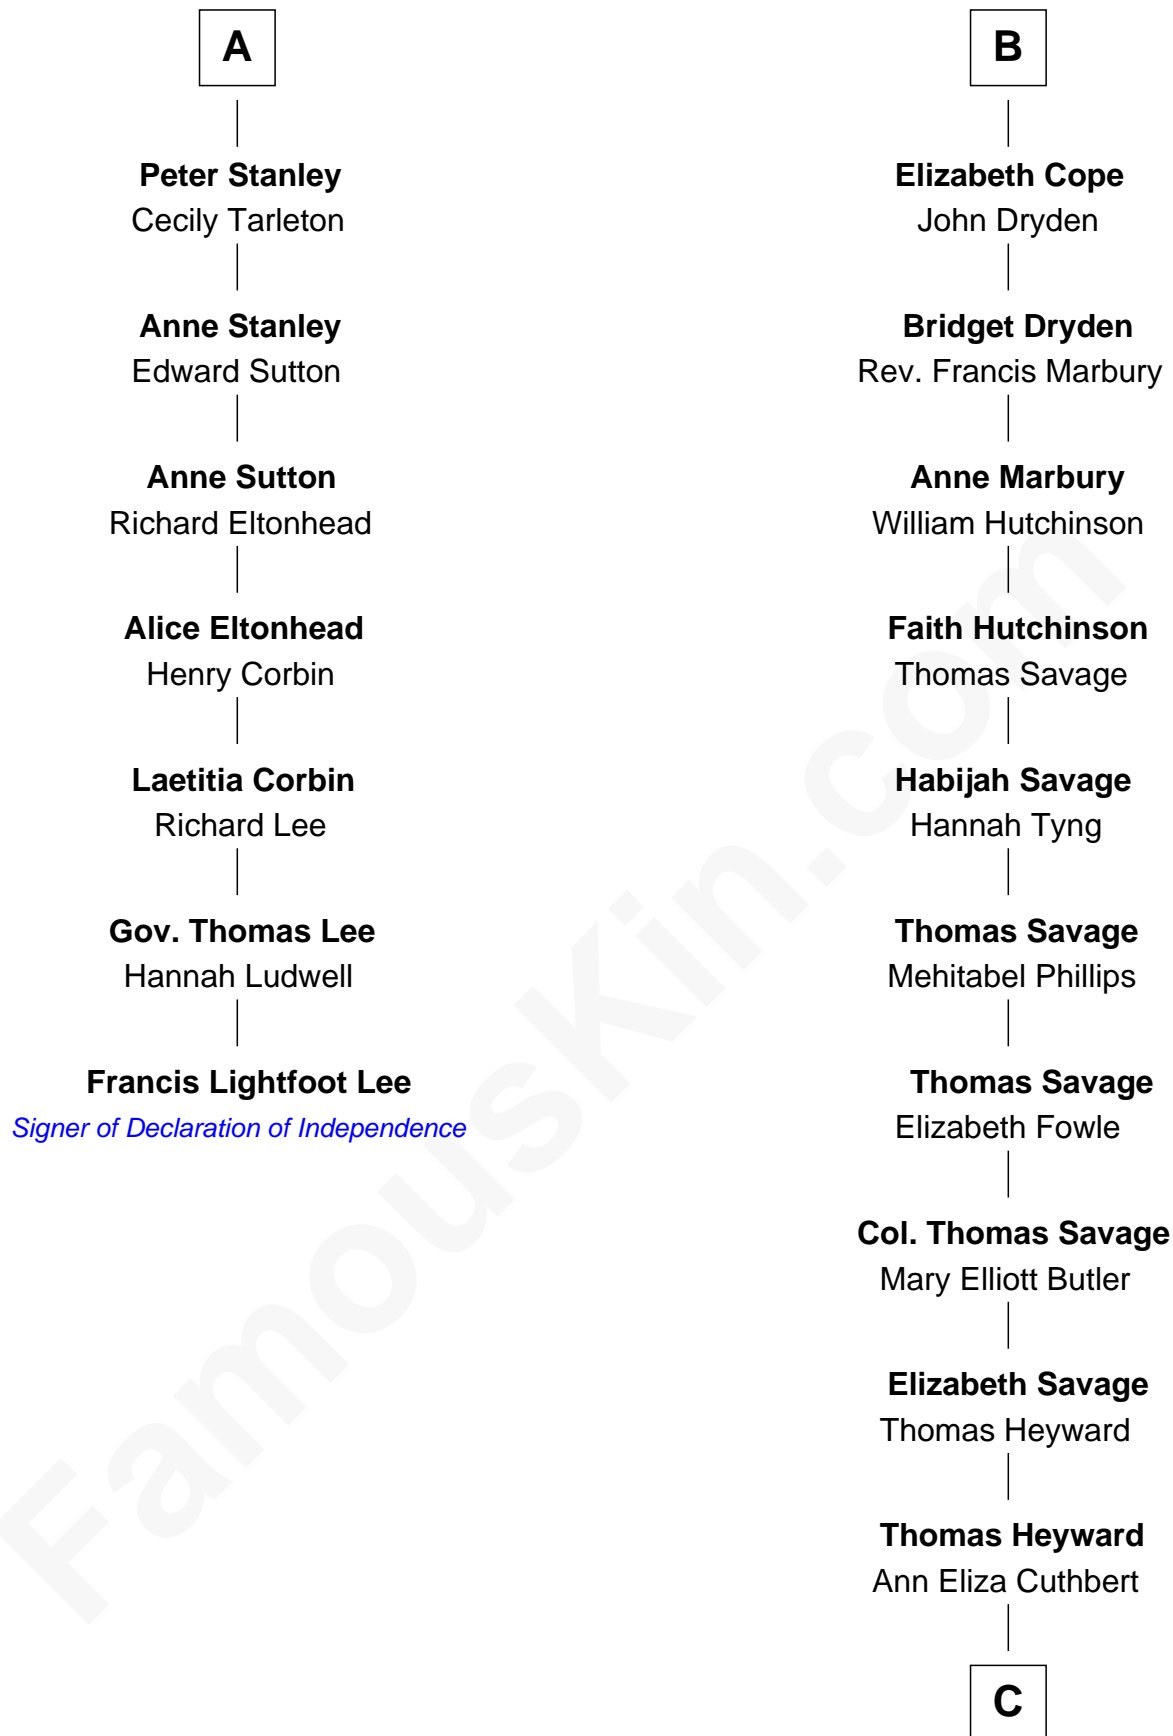

FamousKin.com

Relationship Chart of

Francis Lightfoot Lee

Signer of the Declaration of Independence

13th cousin 7 times removed of

DuBose Heyward

Author of Porgy (Porgy & Bess)

Ralph de Stafford

Elizabeth Greene

William Raleigh

William Stanley

Alice Hoghton

Sir Edward Raleigh

Margaret Verney

Sir William Stanley

Agnes Grosvenor

Sir Edward Raleigh

Anne Chamberlayne

Sir William Stanley

Anne Harington

Bridget Raleigh

Sir John Cope

A

B

C

Thomas Savage Heyward

Georgianna Hasell

Thomas Savage Heyward

Louisa Watkins

Edwin Watkins Heyward

Jane Screven DuBose

DuBose Heyward