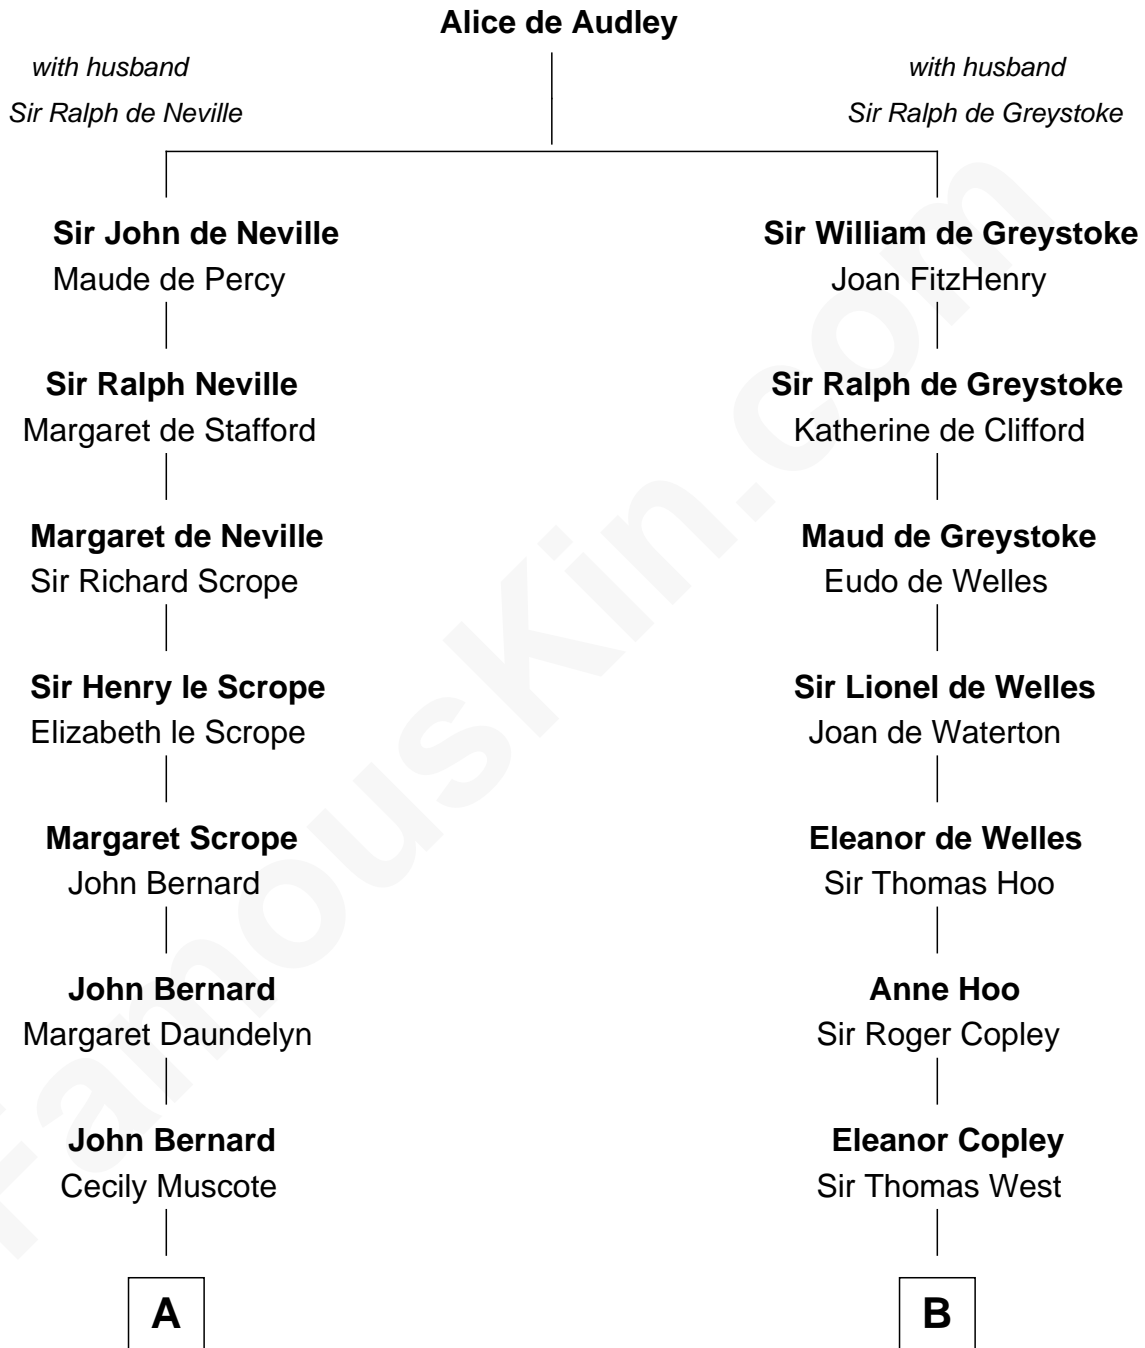

FamousKin.com

Relationship Chart of

Francis Lightfoot Lee

Signer of the Declaration of Independence

13th cousin 8 times removed of

Nelson Rockefeller

41st U.S. Vice-President

C

—
Lucy Avery

Godfrey Lewis Rockefeller

—
William Avery Rockefeller

Eliza Davison

—
John Davison Rockefeller

Laura Celestia Spelman

—
John Davison Rockefeller

Abby Greene Aldrich

—
Nelson Rockefeller

41st U.S. Vice-President

FamousKin.com