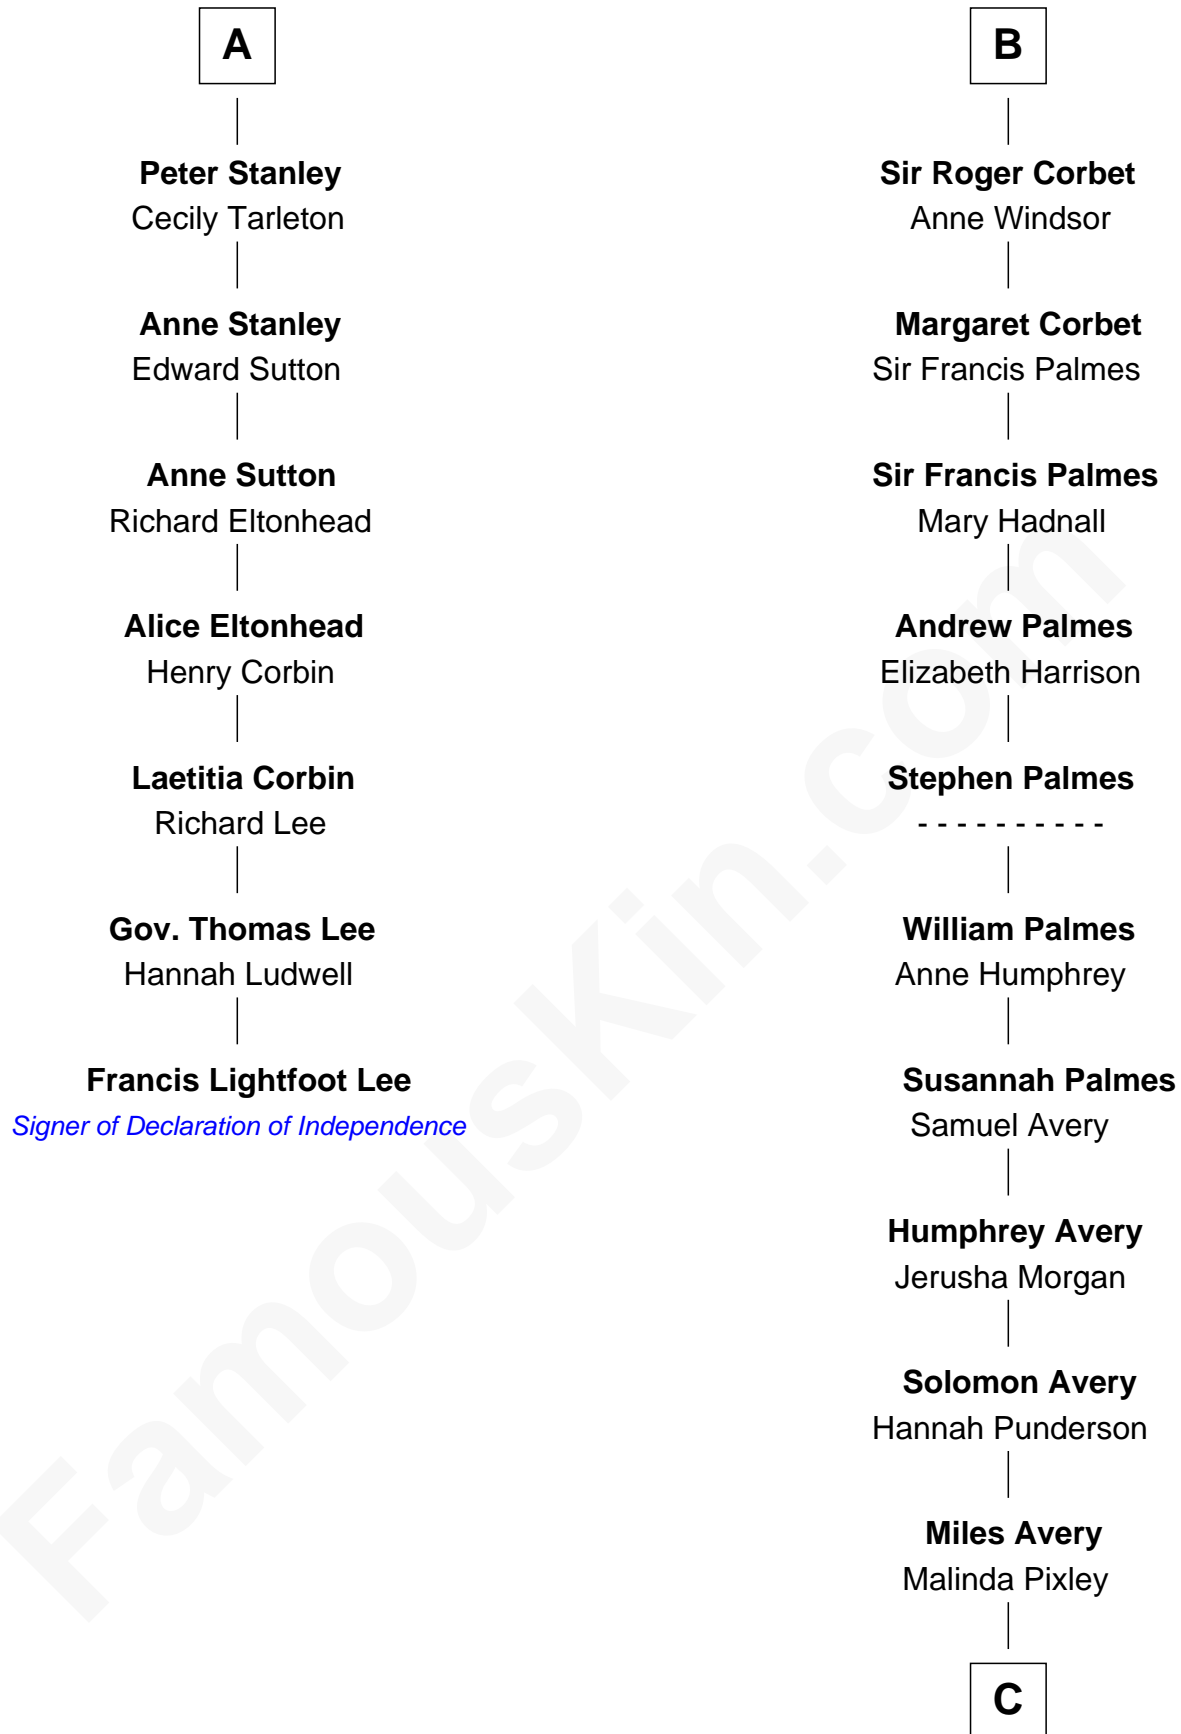

FamousKin.com

Relationship Chart of

Francis Lightfoot Lee

Signer of the Declaration of Independence

13th cousin 8 times removed of

Nelson Rockefeller

41st U.S. Vice-President

Ralph de Stafford

with wife
Katherine de Hastang

with wife
Margaret de Audley

C

—
Lucy Avery

Godfrey Lewis Rockefeller

—
William Avery Rockefeller

Eliza Davison

—
John Davison Rockefeller