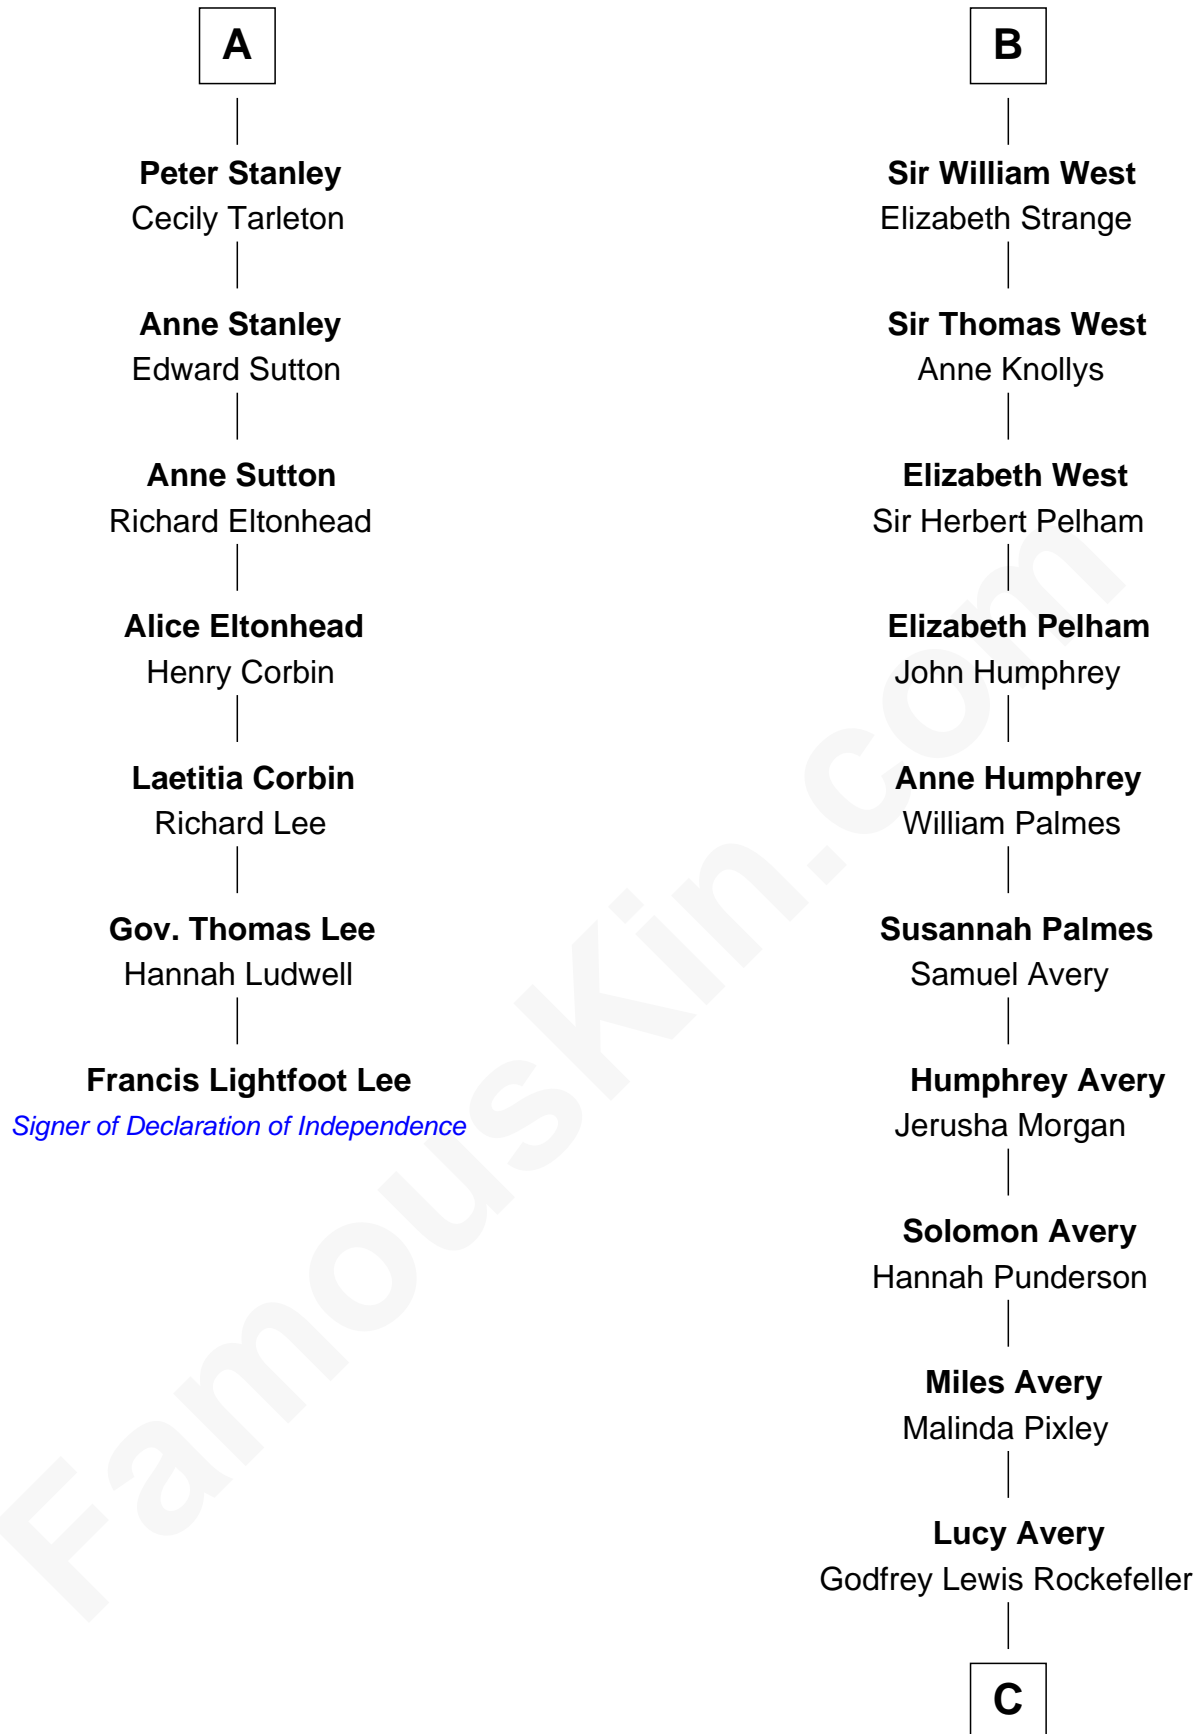

FamousKin.com

Relationship Chart of

Francis Lightfoot Lee

Signer of the Declaration of Independence

13th cousin 7 times removed of

Nelson Rockefeller

41st U.S. Vice-President

Sir Robert de Holland

Maude la Zouche

C

William Avery Rockefeller

Eliza Davison

John Davison Rockefeller

Laura Celestia Spelman

John Davison Rockefeller

Abby Greene Aldrich

Nelson Rockefeller

41st U.S. Vice-President

FamousKin.com