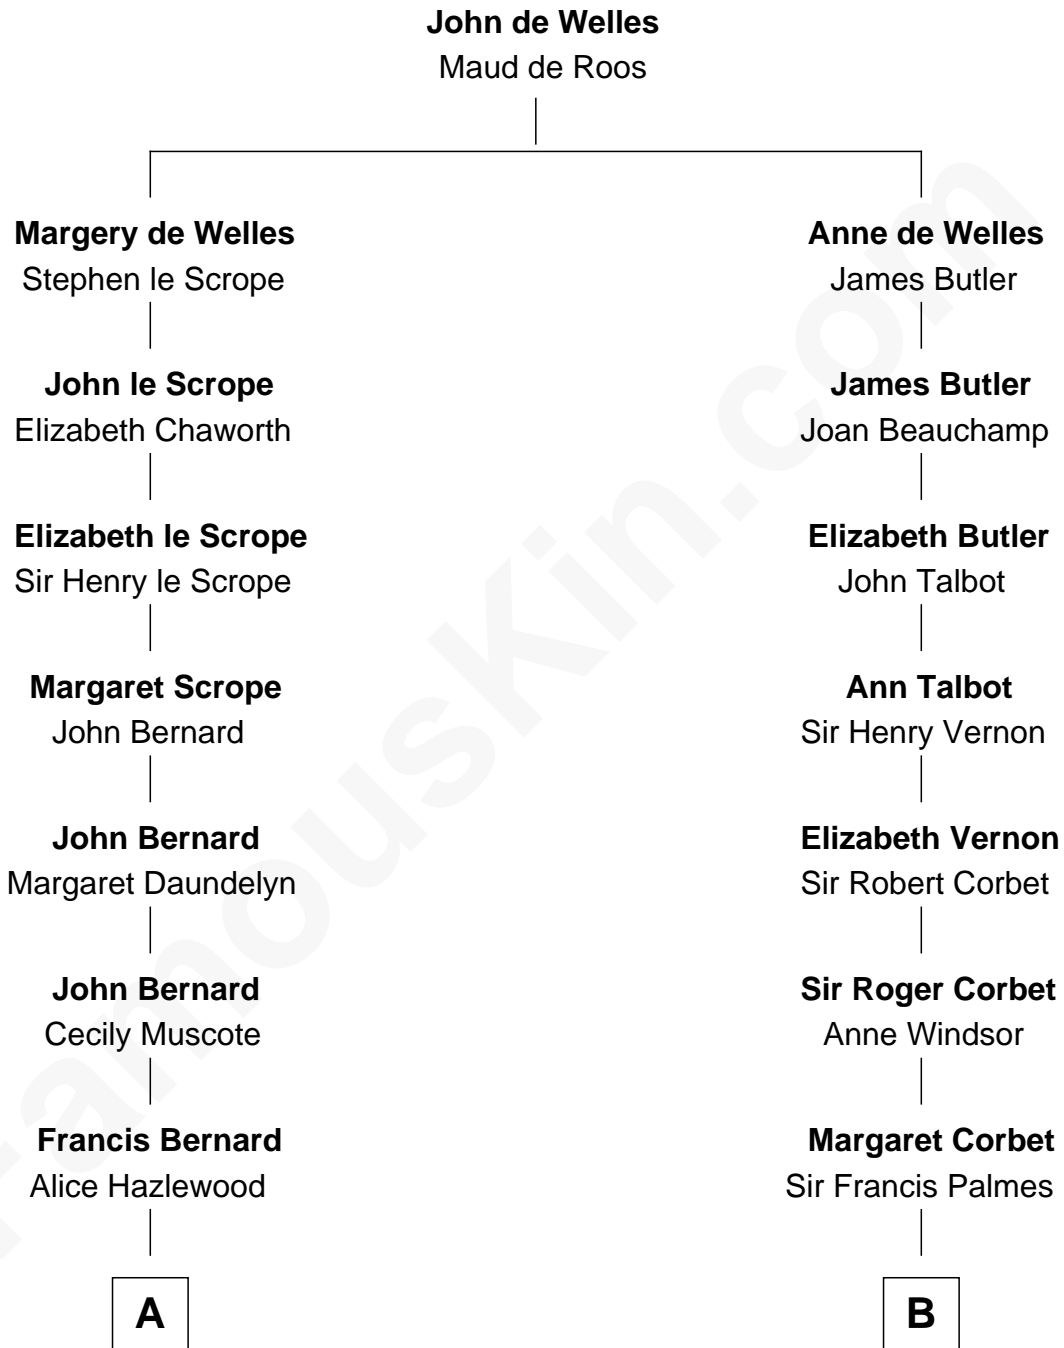

FamousKin.com

Relationship Chart of

Francis Lightfoot Lee

Signer of the Declaration of Independence

12th cousin 7 times removed of

Nelson Rockefeller

41st U.S. Vice-President

C

John Davison Rockefeller

Laura Celestia Spelman

John Davison Rockefeller

Abby Greene Aldrich

Nelson Rockefeller

41st U.S. Vice-President

FamousKin.com