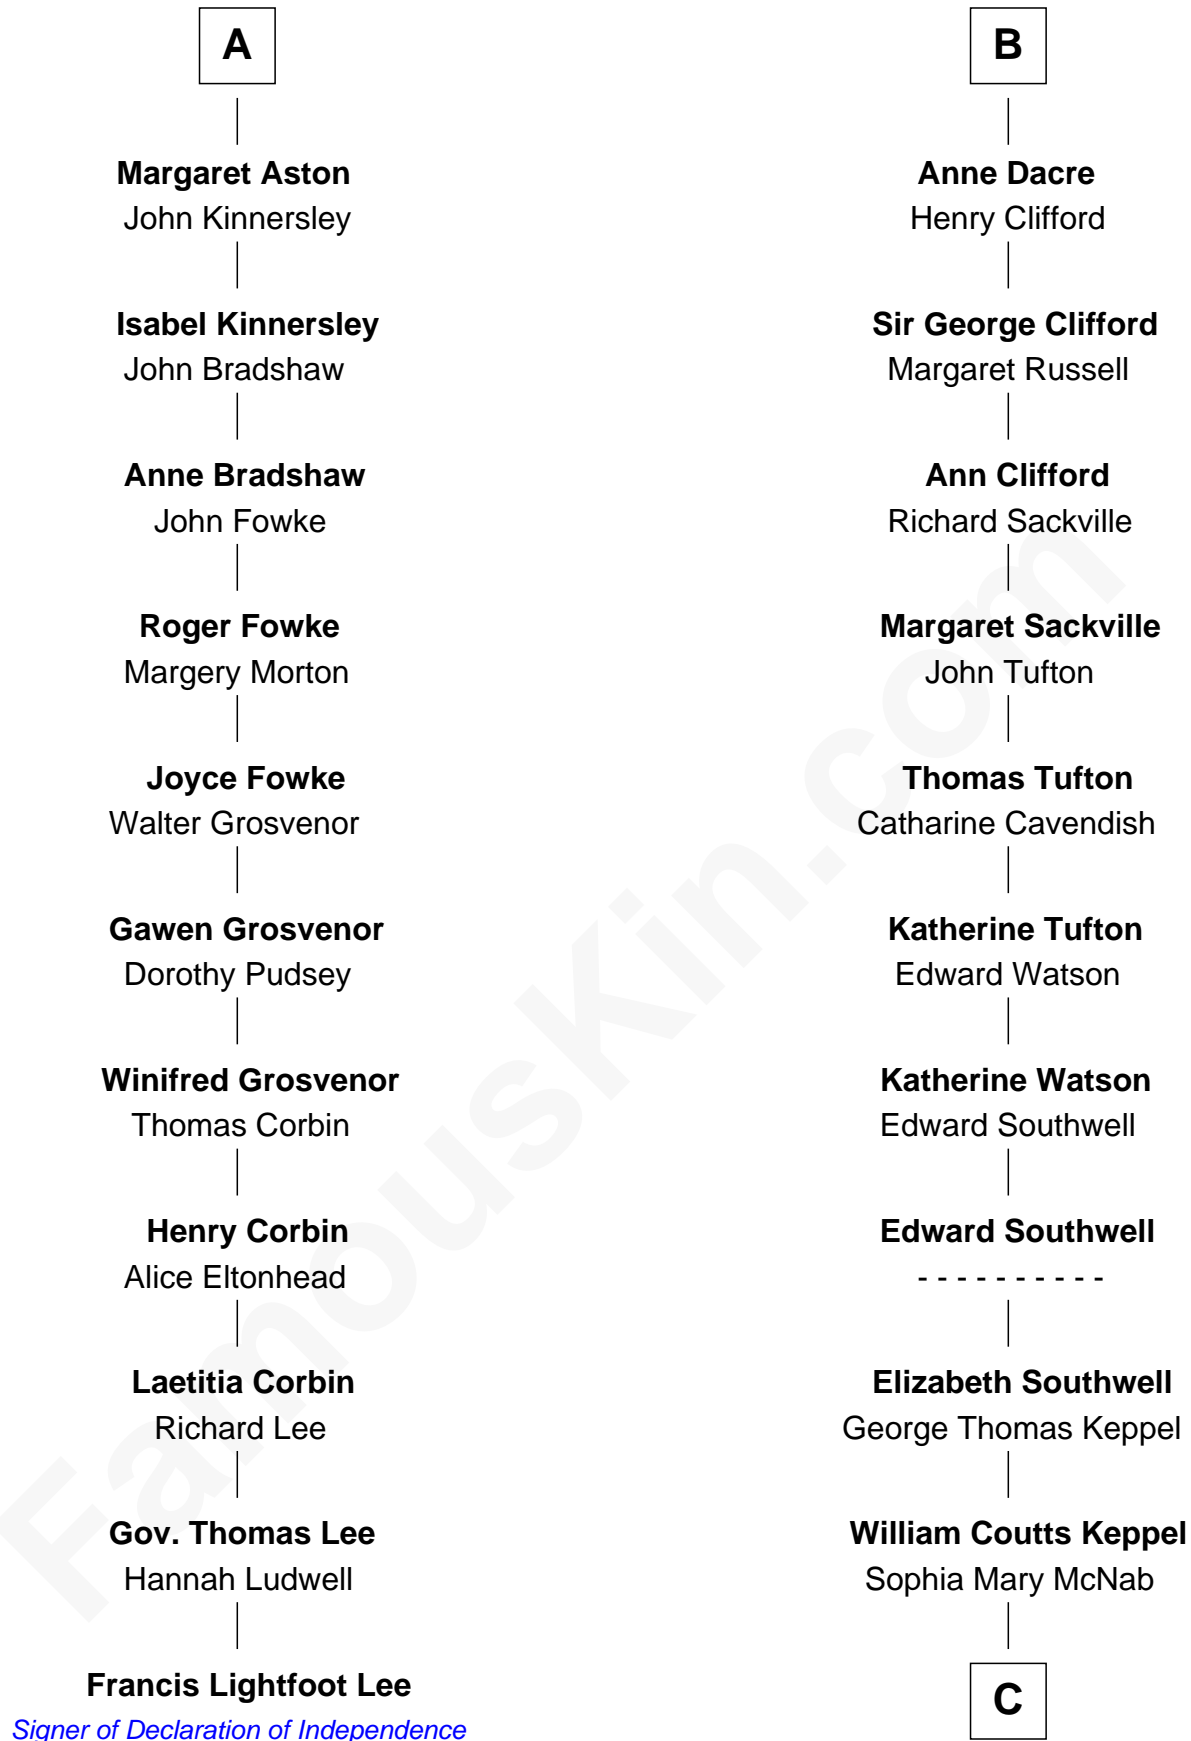

FamousKin.com

Relationship Chart of

Francis Lightfoot Lee

Signer of the Declaration of Independence

17th cousin 3 times removed of

Camilla Parker Bowles

Queen Consort of the United Kingdom

C