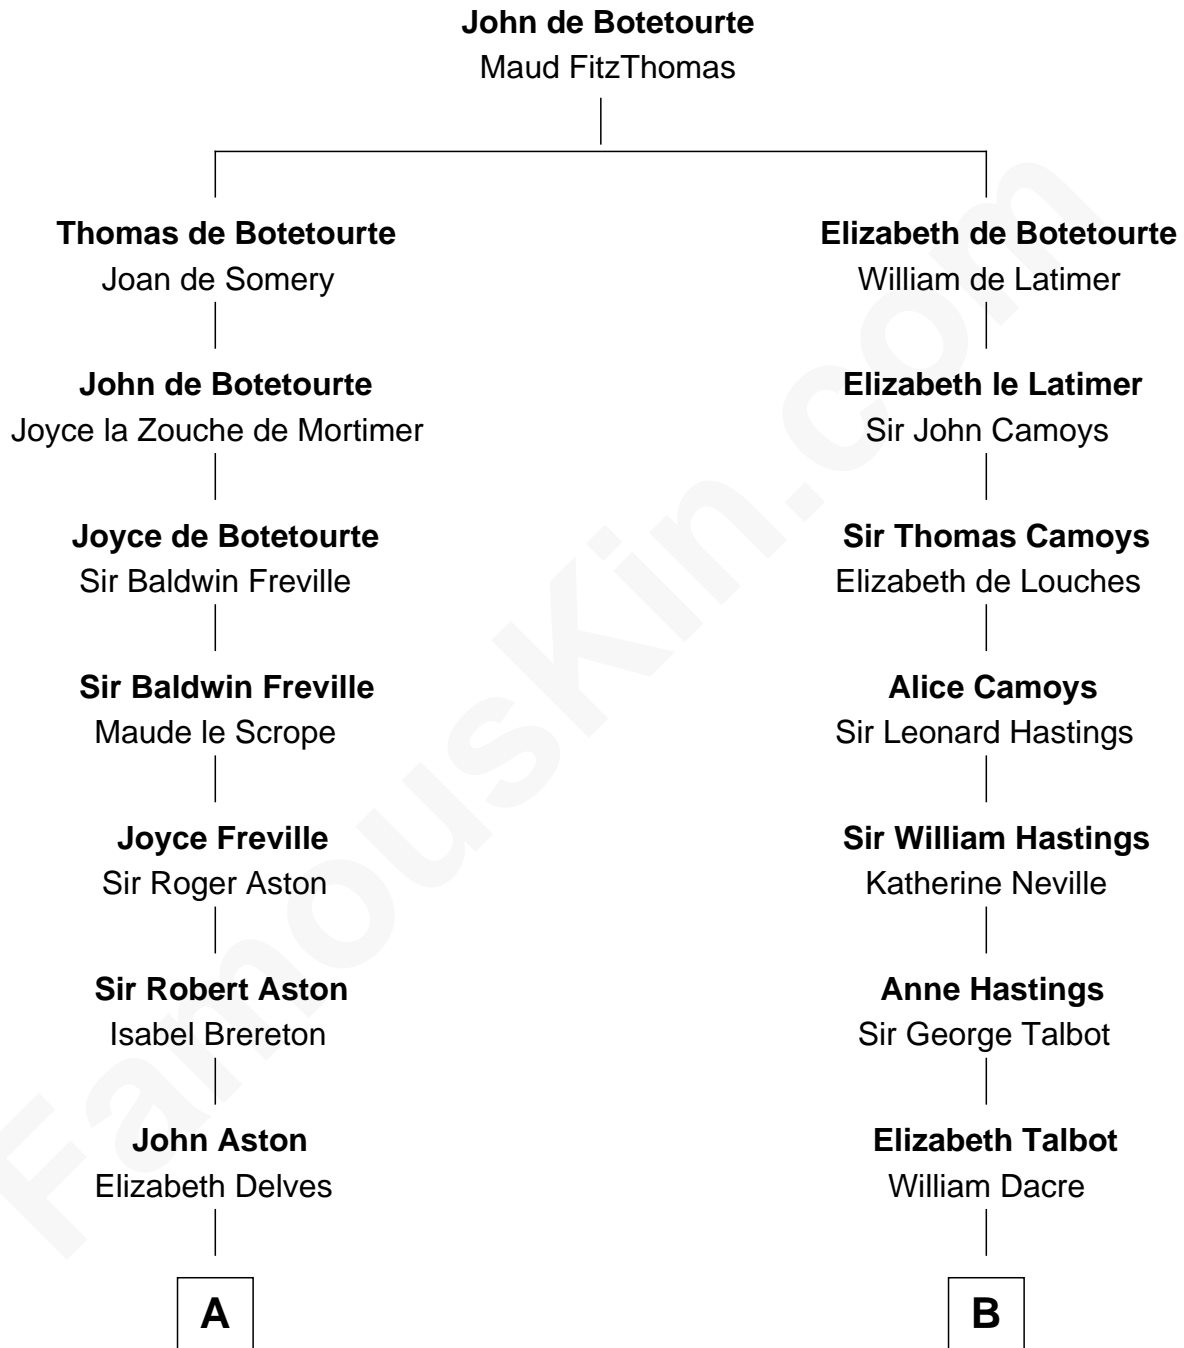

FamousKin.com

Relationship Chart of

Francis Lightfoot Lee

Signer of the Declaration of Independence

17th cousin 3 times removed of

Camilla Parker Bowles

Queen Consort of the United Kingdom

C

George Keppel

Alice Frederica Edmonstone

Sonia Rosemary Keppel

Roland Calvert Cubitt

Rosalind Maud Cubitt

Bruce Middleton Hope Shand

Camilla Parker Bowles

Queen Consort