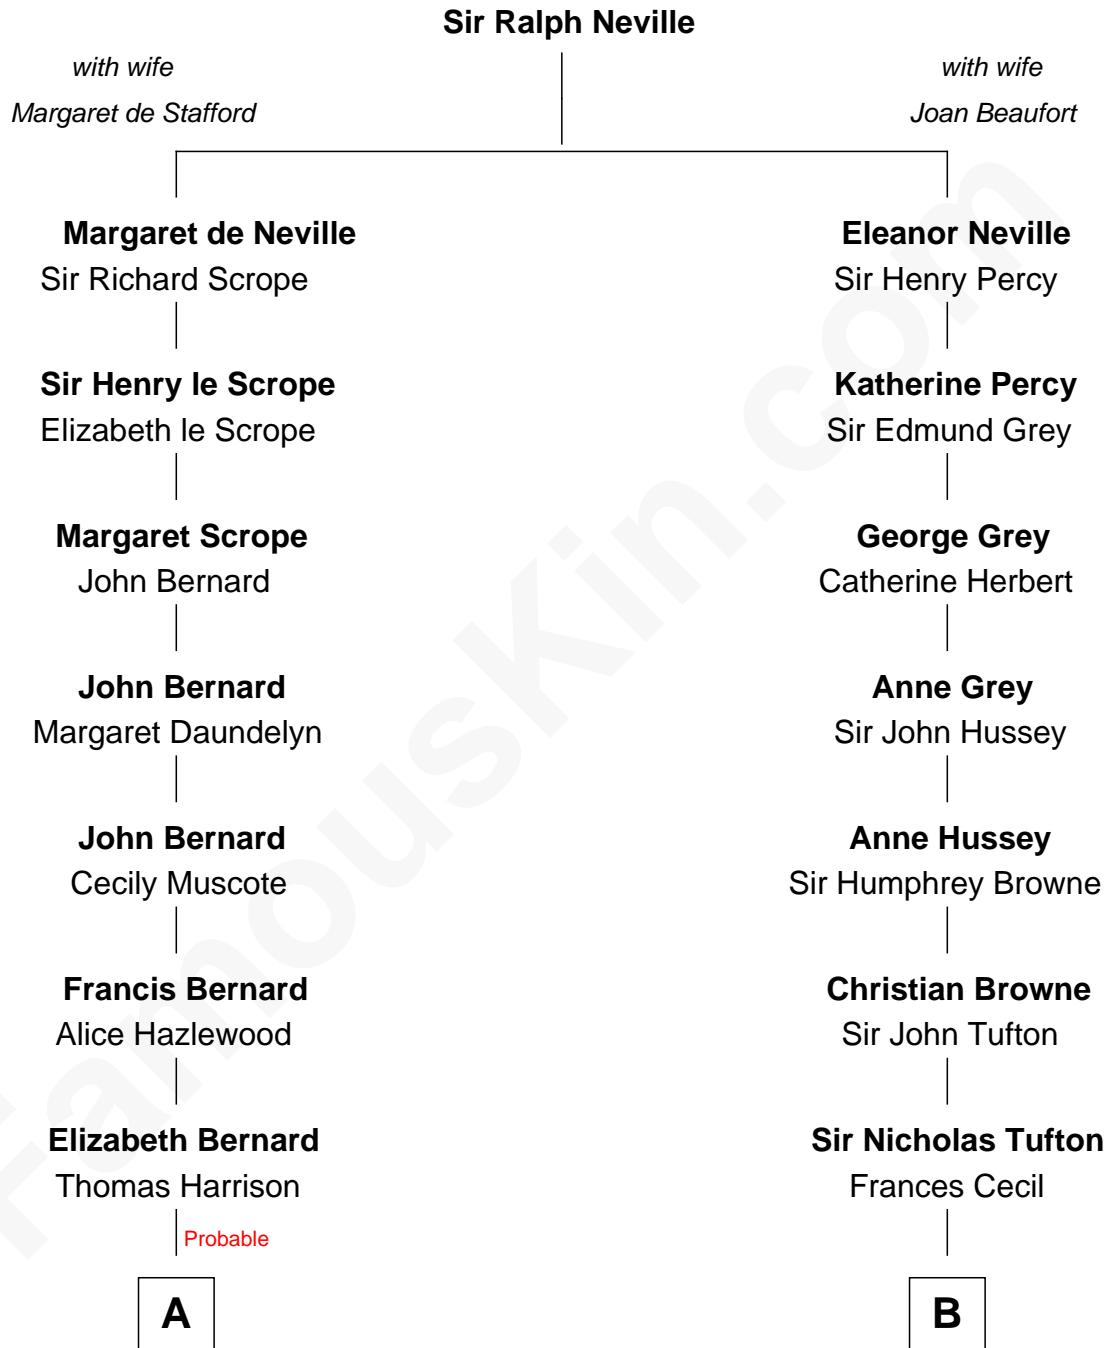

FamousKin.com

Relationship Chart of

Francis Lightfoot Lee

Signer of the Declaration of Independence

11th cousin 6 times removed of

Camilla Parker Bowles

Queen Consort of the United Kingdom

Camilla Parker Bowles photo by [Agência Brasil](#) [\(CC BY 3.0 BRAZIL\)](#)