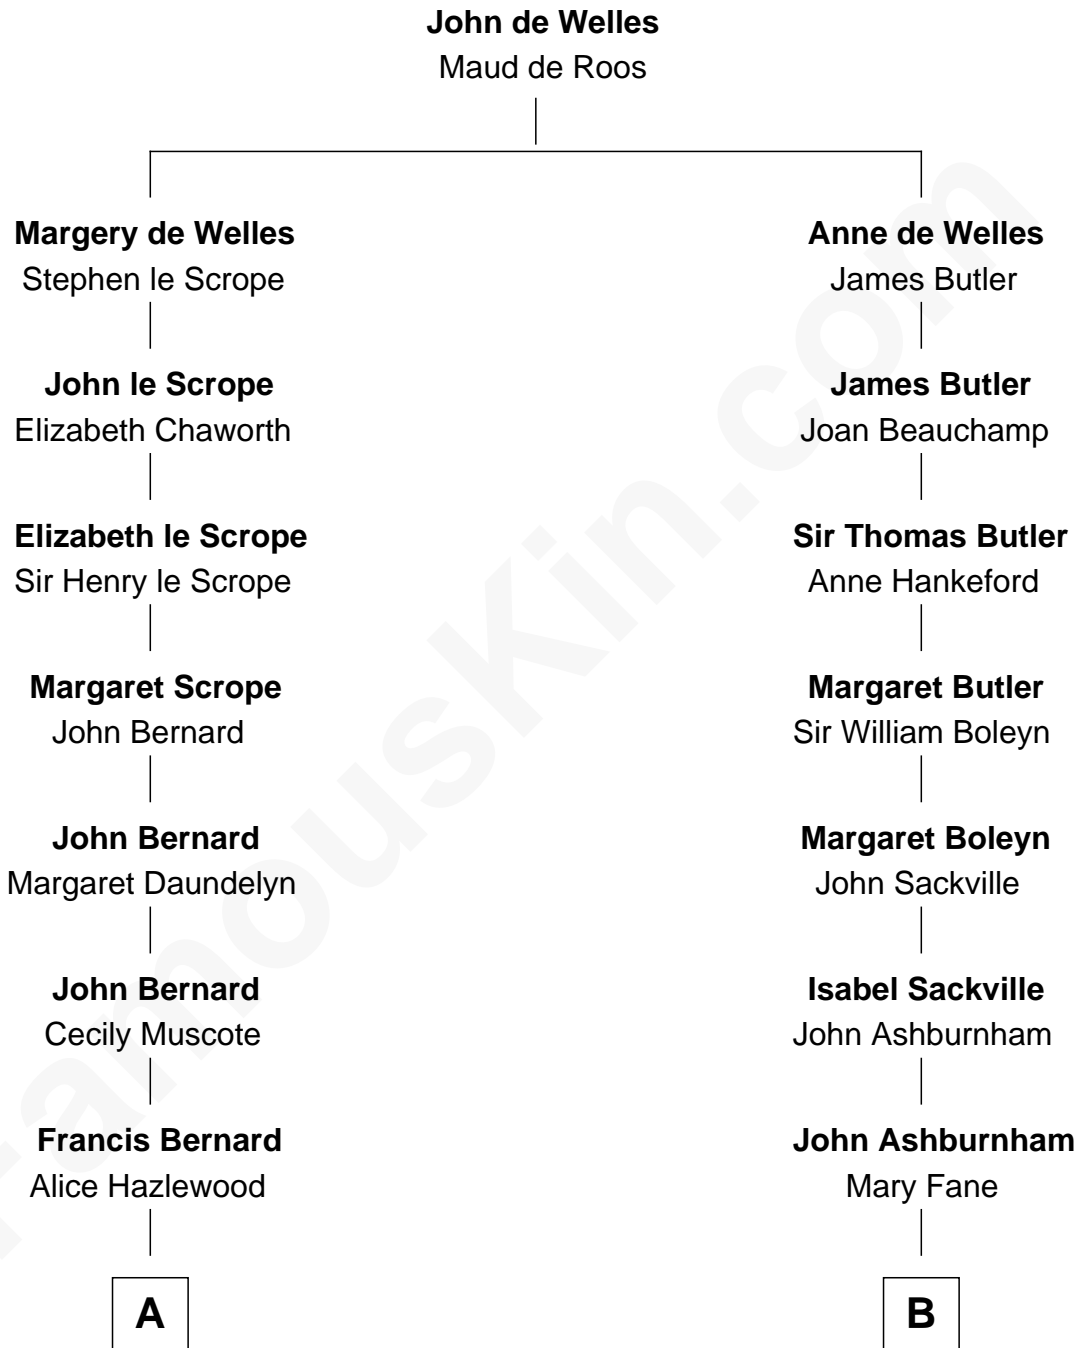

FamousKin.com

Relationship Chart of

Francis Lightfoot Lee

Signer of the Declaration of Independence

12th cousin 7 times removed of

Camilla Parker Bowles

Queen Consort of the United Kingdom

C

—
Sonia Rosemary Keppel

Roland Calvert Cubitt

—
Rosalind Maud Cubitt

Bruce Middleton Hope Shand

—
Camilla Parker Bowles

Queen Consort

FamousKin.com