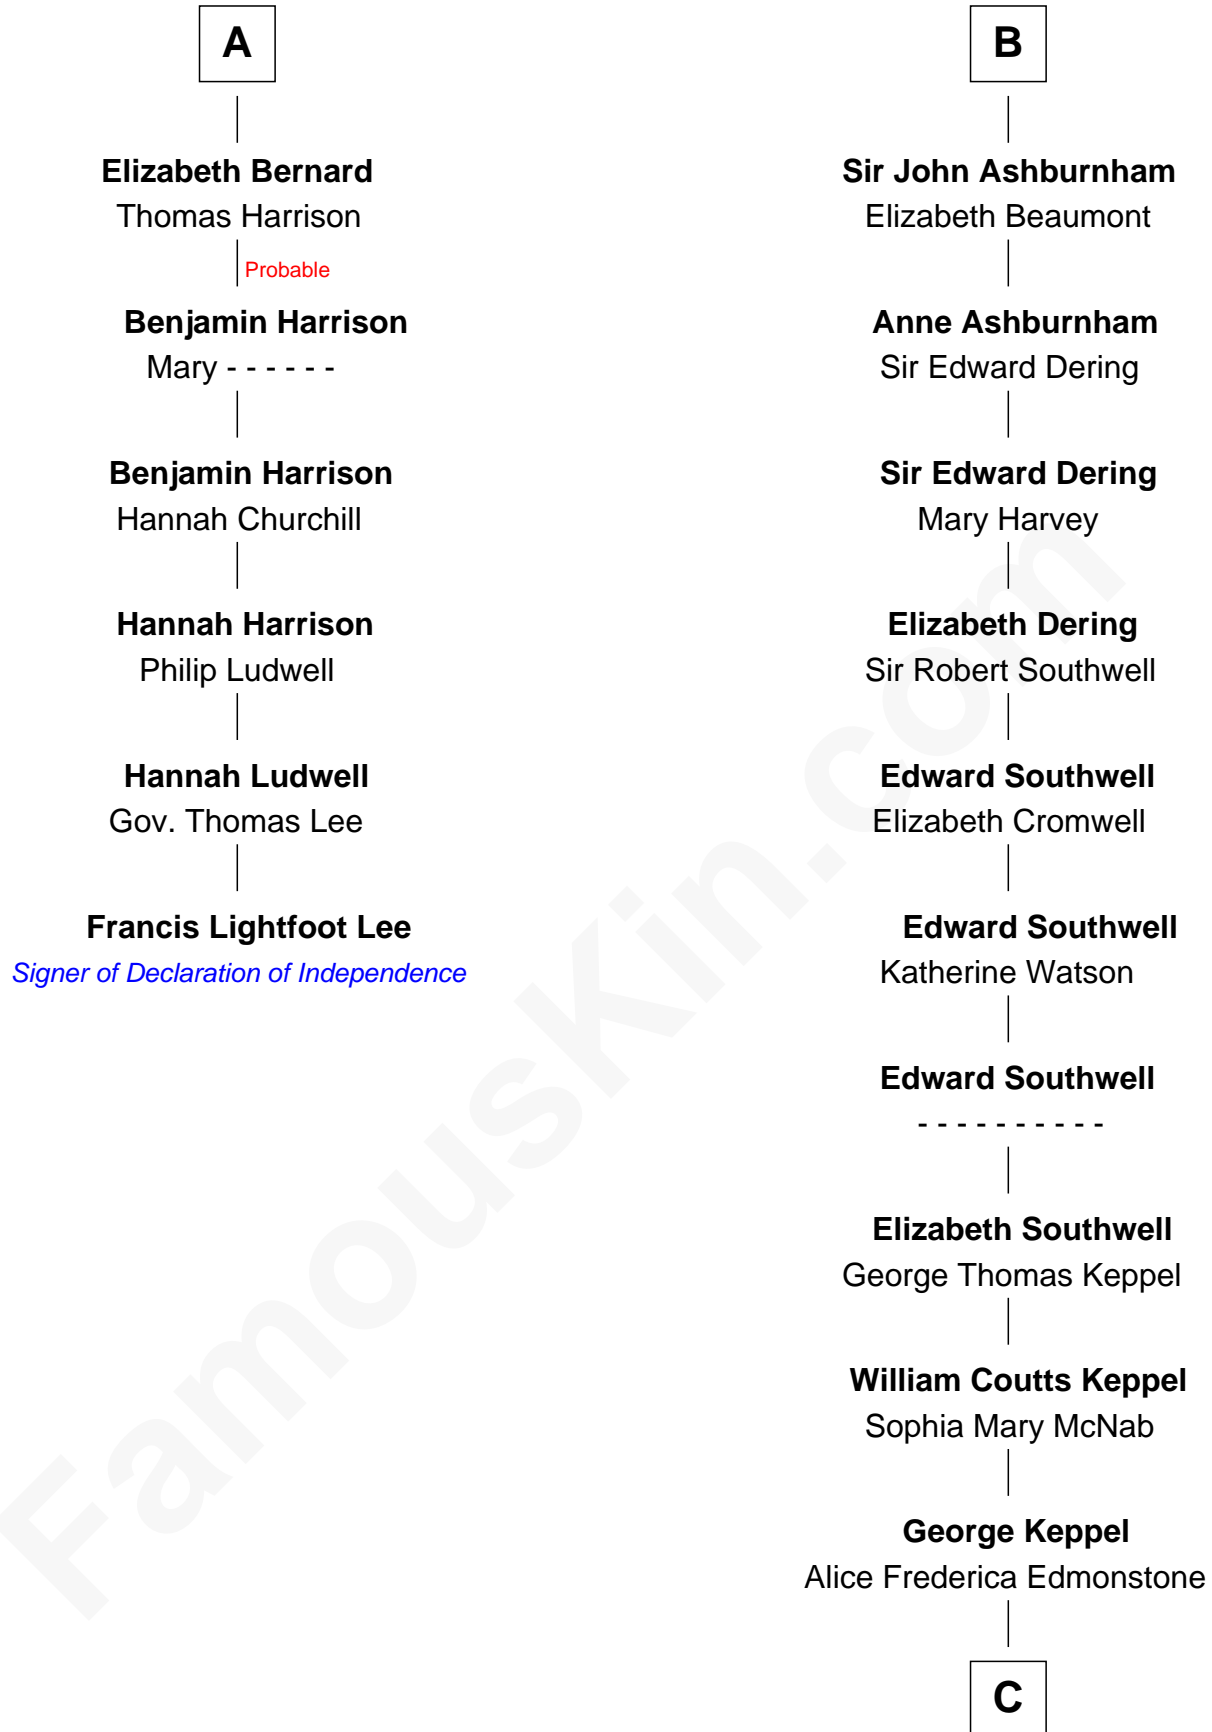

FamousKin.com

Relationship Chart of

Francis Lightfoot Lee

Signer of the Declaration of Independence

12th cousin 7 times removed of

Camilla Parker Bowles

Queen Consort of the United Kingdom

C