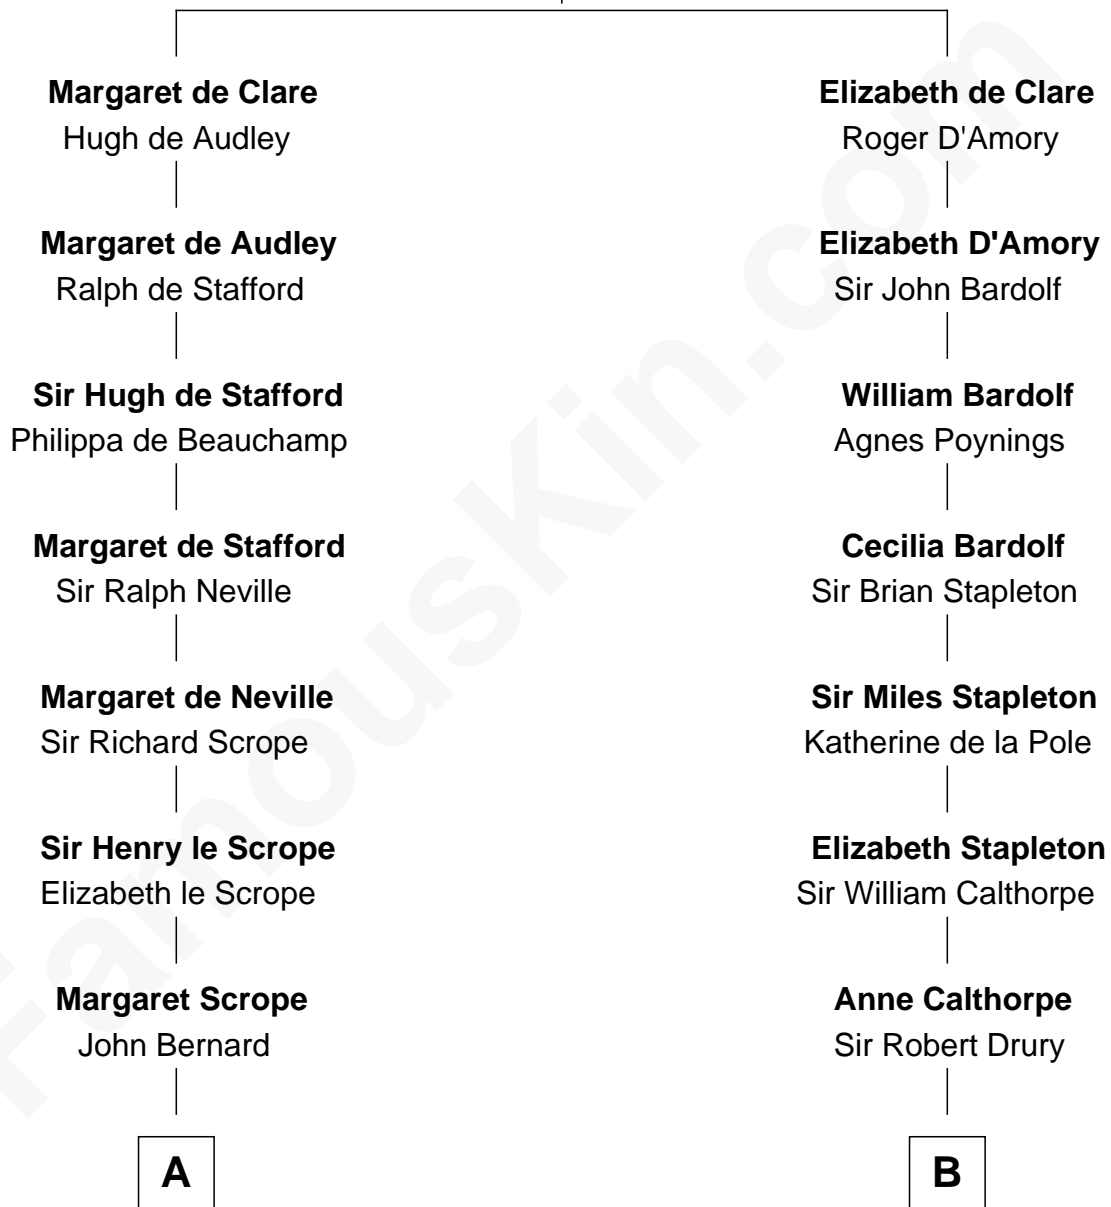

FamousKin.com

Relationship Chart of

Francis Lightfoot Lee

Signer of the Declaration of Independence

15th cousin 5 times removed of

Jesse James

Outlaw, Bank Robber, Murderer

Sir Gilbert de Clare

Joan of Acre

C

Anthony Lindsay

Ailsey Cole

Sarah Lindsay

James Cole

Zerelda Elizabeth Cole

Robert Sallee James

Jesse James

Outlaw, Bank Robber, Murderer

FamousKin.com