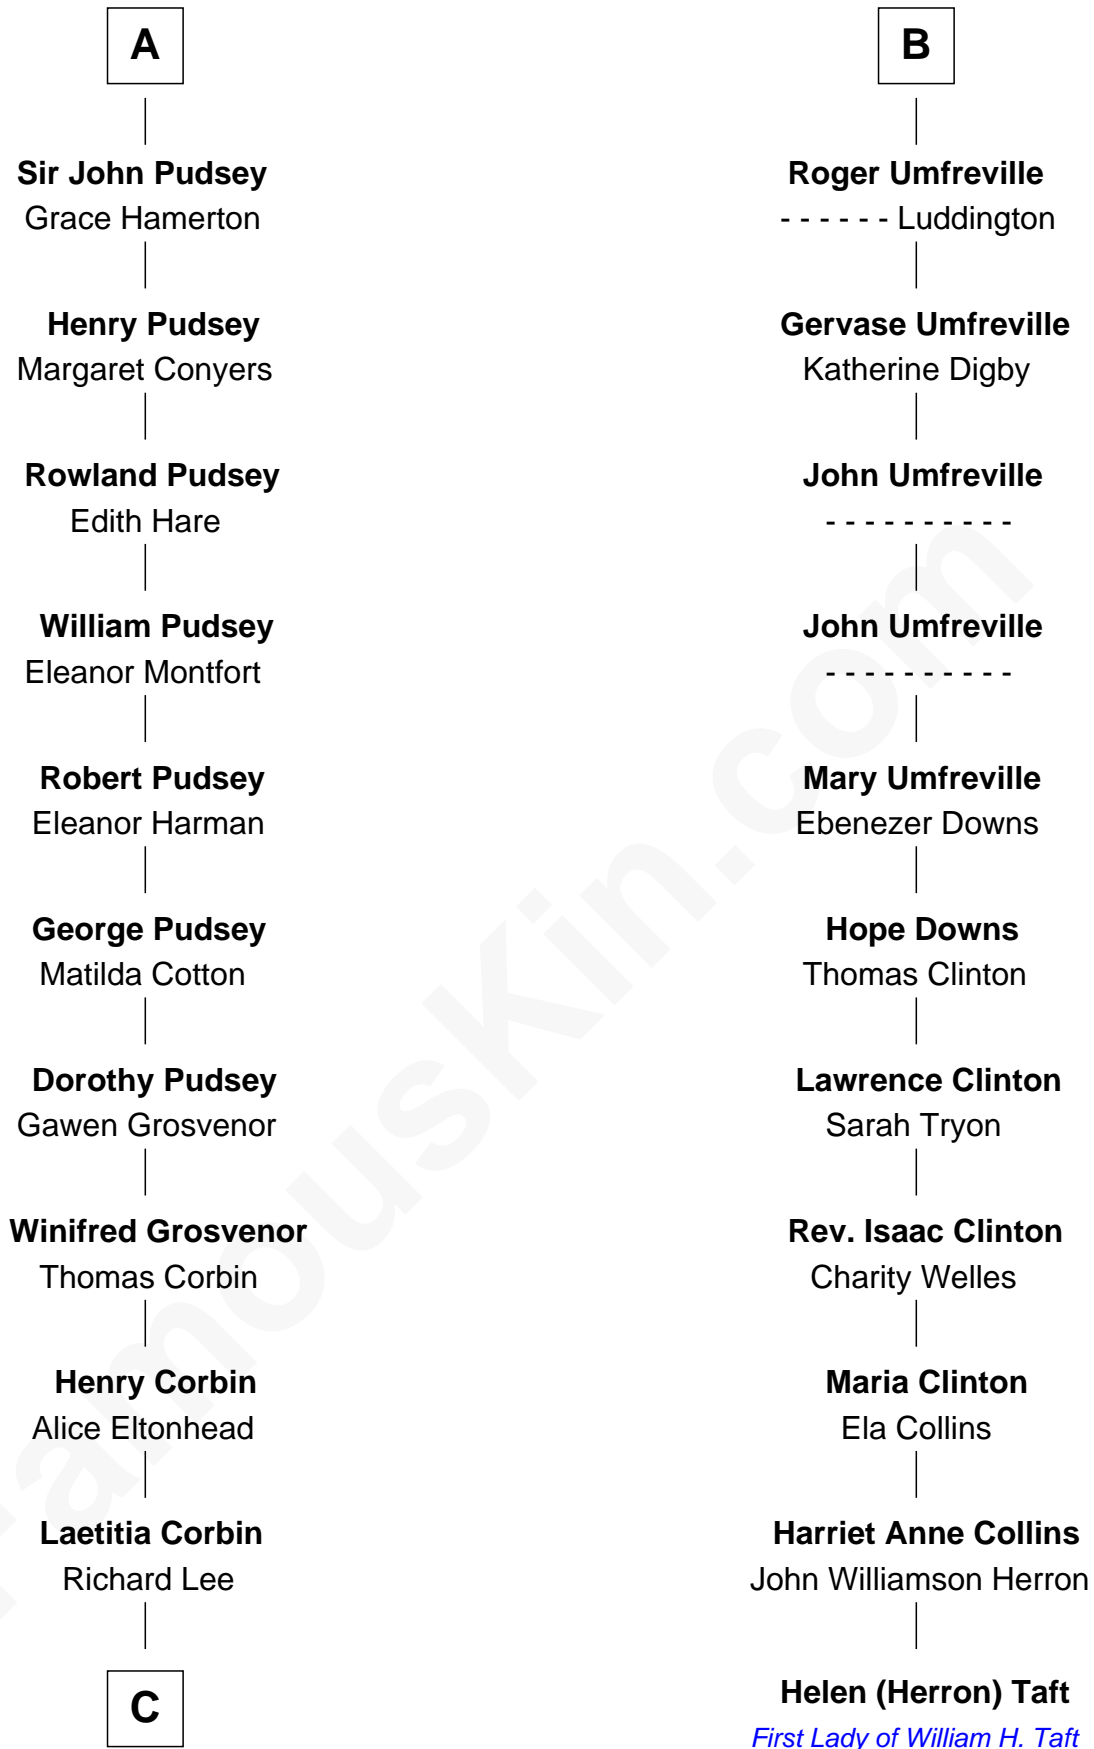

FamousKin.com

Relationship Chart of

Francis Lightfoot Lee

Signer of the Declaration of Independence

17th cousin 1 time removed of

Helen (Herron) Taft

First Lady of President William H. Taft

C

Gov. Thomas Lee

Hannah Ludwell

Francis Lightfoot Lee

Signer of Declaration of Independence

FamousKin.com