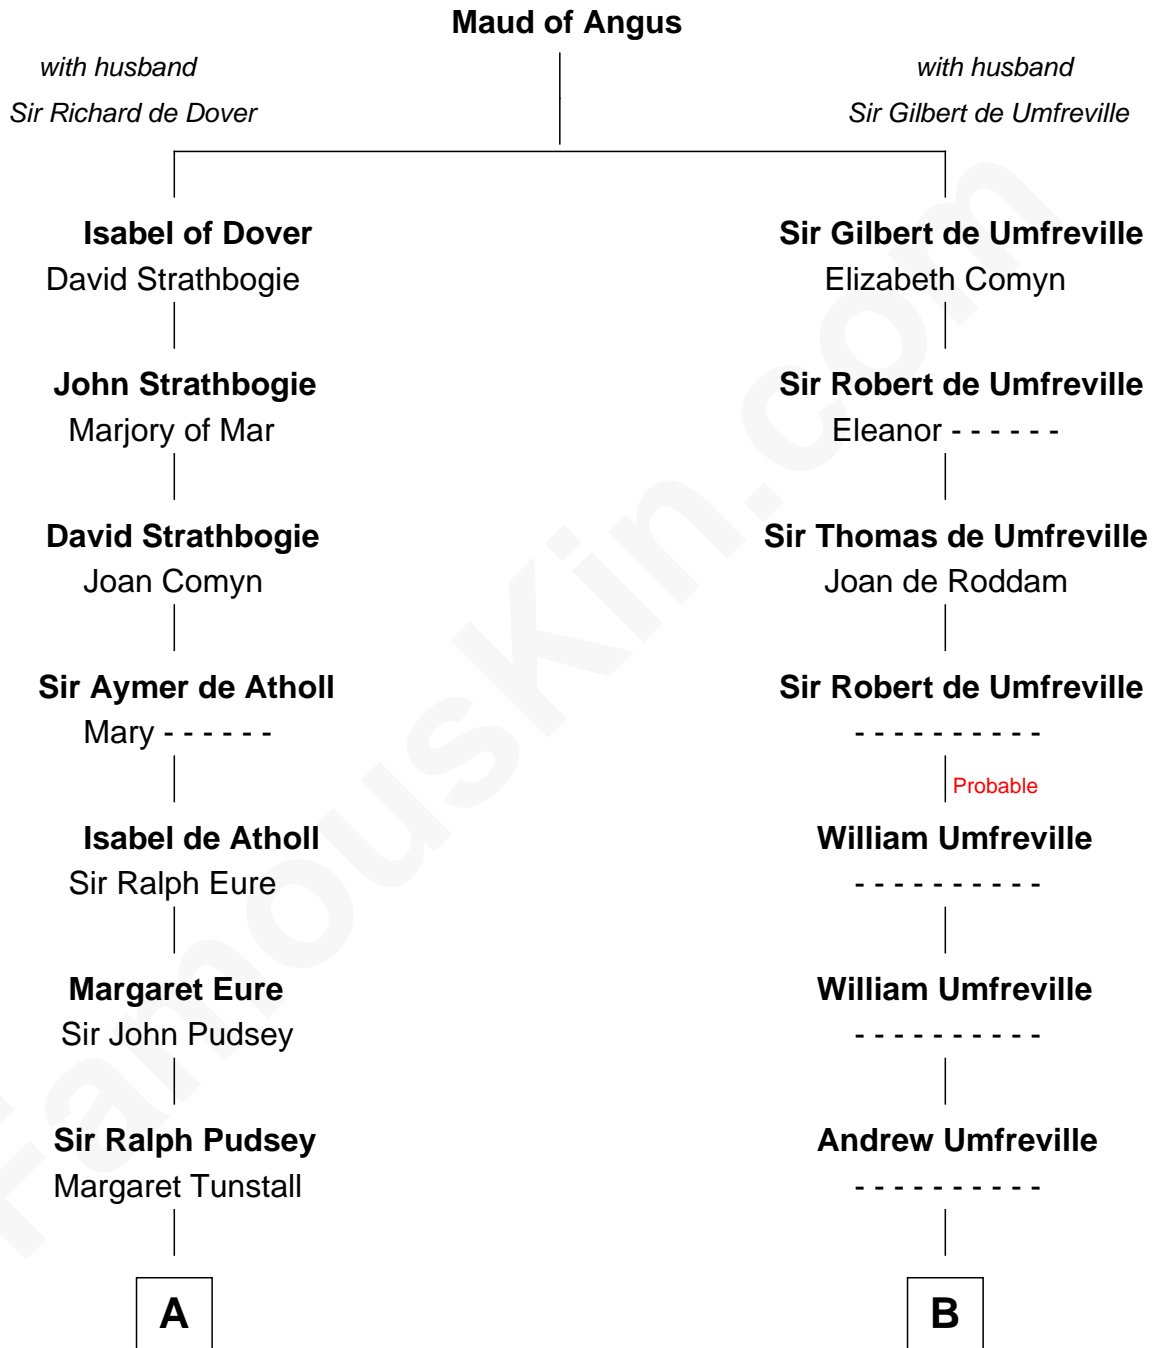

FamousKin.com

Relationship Chart of

Francis Lightfoot Lee

Signer of the Declaration of Independence

17th cousin 1 time removed of

Helen (Herron) Taft

First Lady of President William H. Taft

C

Gov. Thomas Lee

Hannah Ludwell

Francis Lightfoot Lee

Signer of Declaration of Independence

FamousKin.com