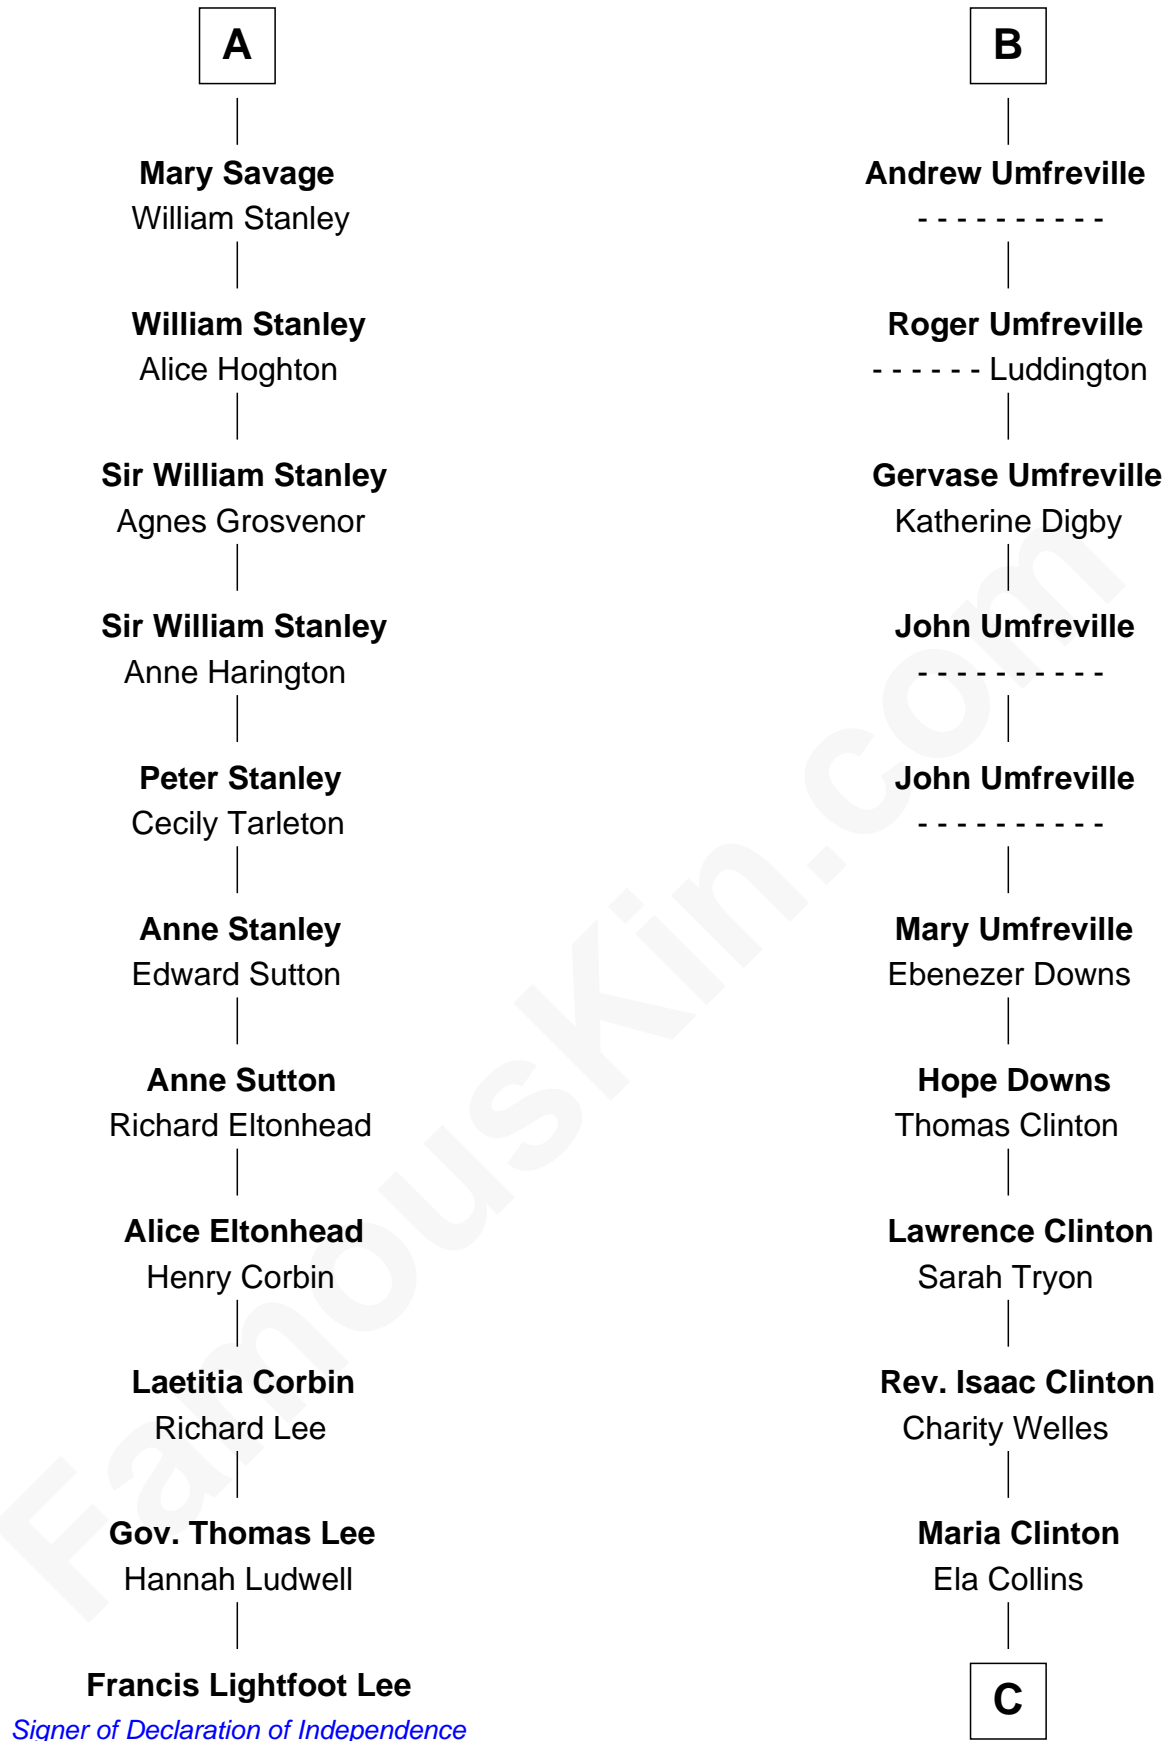

FamousKin.com

Relationship Chart of

Francis Lightfoot Lee

Signer of the Declaration of Independence

17th cousin 1 time removed of

Helen (Herron) Taft

First Lady of President William H. Taft

C

Harriet Anne Collins
John Williamson Herron

Helen (Herron) Taft
First Lady of William H. Taft

FamousKin.com