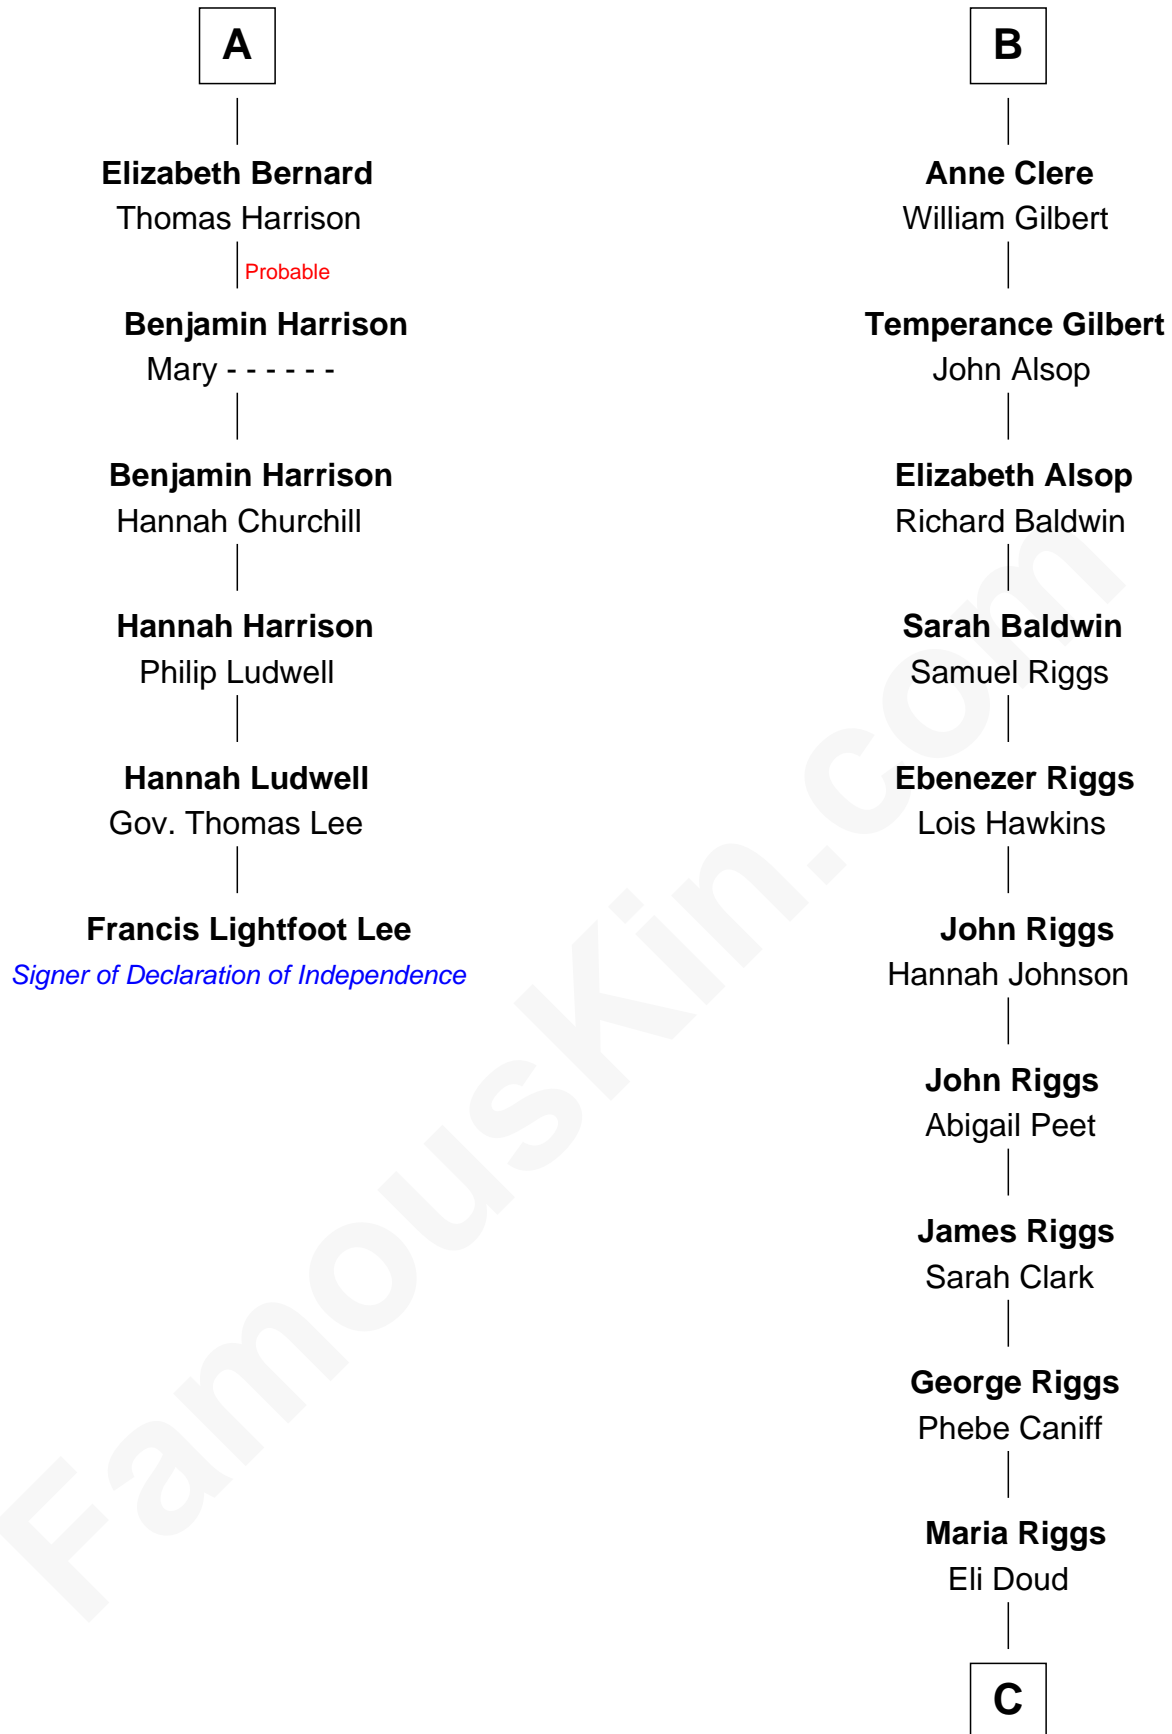

## Relationship Chart of

### Francis Lightfoot Lee

*Signer of the Declaration of Independence*

12th cousin 7 times removed of

### Mamie (Doud) Eisenhower

*First Lady of President Dwight Eisenhower*

**C**

—  
**Royal Houghton Doud**

Mary Cornelia Sheldon

—  
**John Sheldon Doud**

Elivera Mathilda Carlson

—  
**Mamie (Doud) Eisenhower**