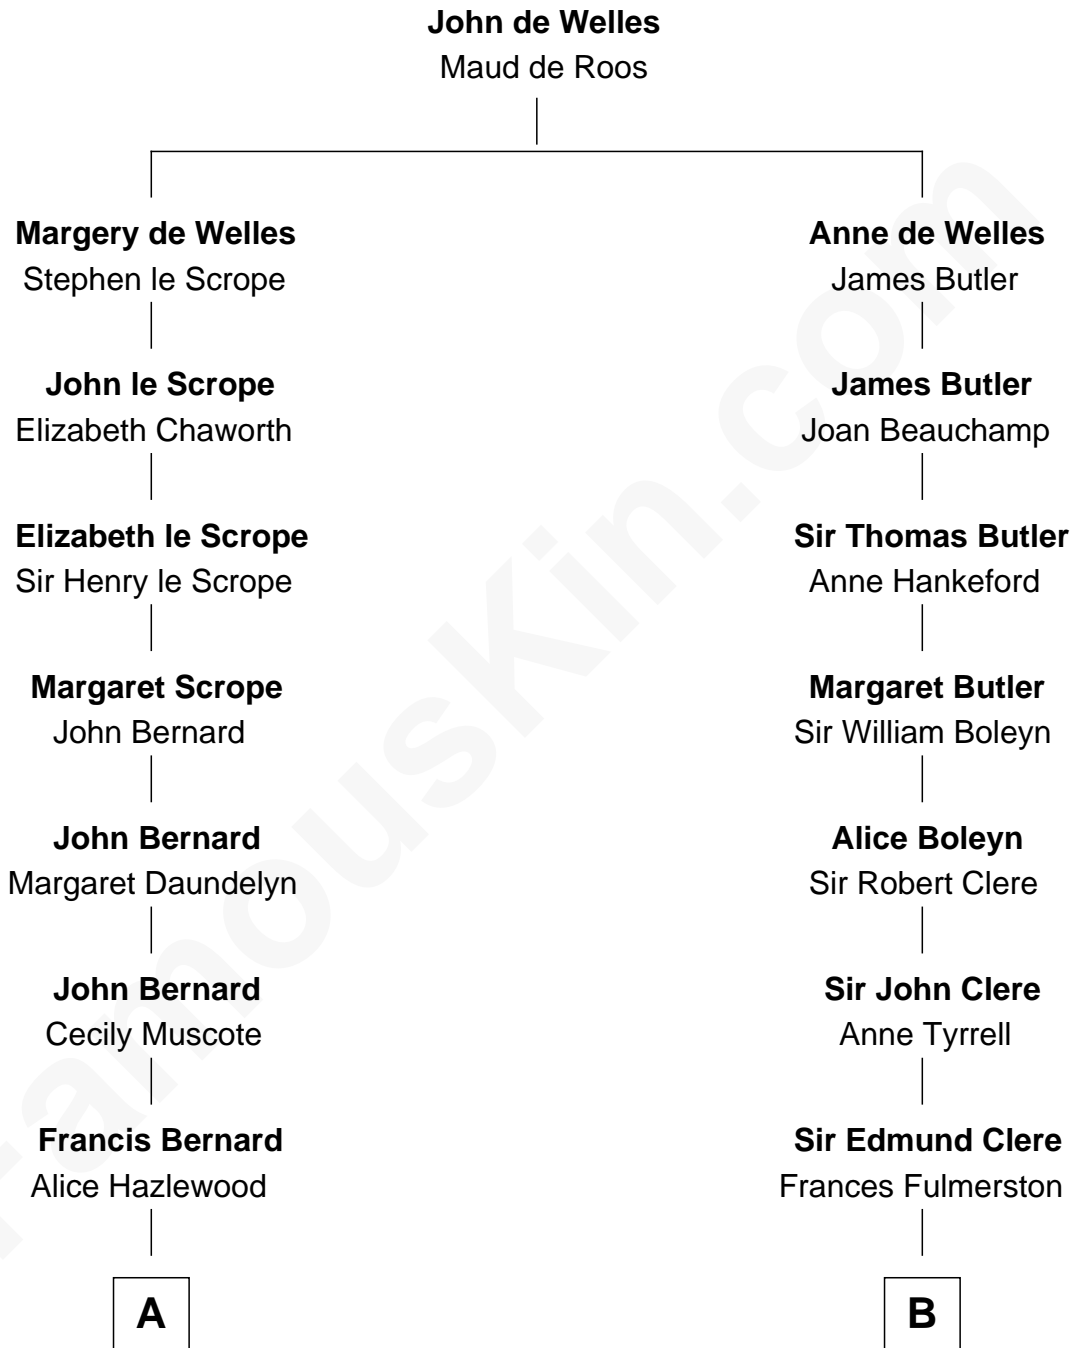

## Relationship Chart of

### Francis Lightfoot Lee

*Signer of the Declaration of Independence*

12th cousin 7 times removed of

### Mamie (Doud) Eisenhower

*First Lady of President Dwight Eisenhower*

**C**

—  
**Royal Houghton Doud**

Mary Cornelia Sheldon

—  
**John Sheldon Doud**

Elivera Mathilda Carlson

—  
**Mamie (Doud) Eisenhower**