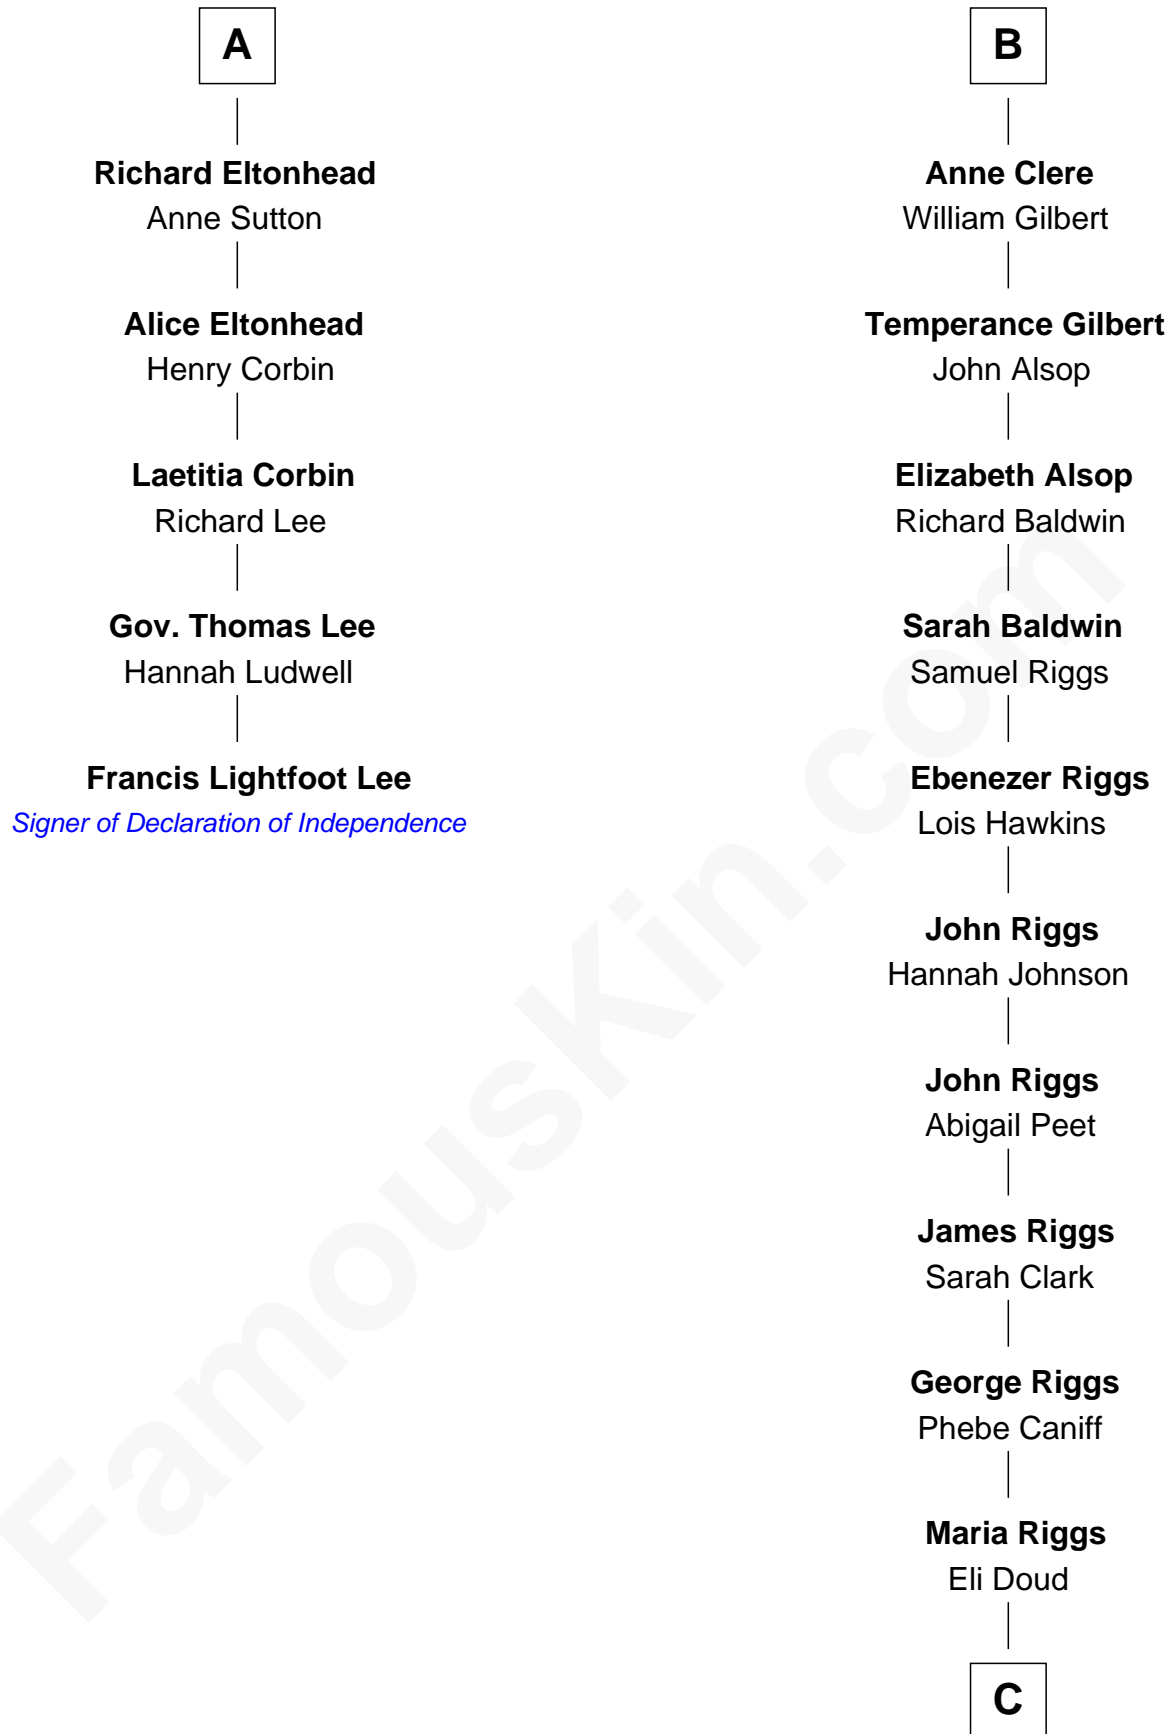

FamousKin.com

Relationship Chart of

Francis Lightfoot Lee

Signer of the Declaration of Independence

11th cousin 8 times removed of

Mamie (Doud) Eisenhower

First Lady of President Dwight Eisenhower

Sir Richard Fitzalan

Alice Boleyn

Sir Robert Clere

Sir John Clere

Anne Tyrrell

Sir Edmund Clere

Frances Fulmerston

B

C