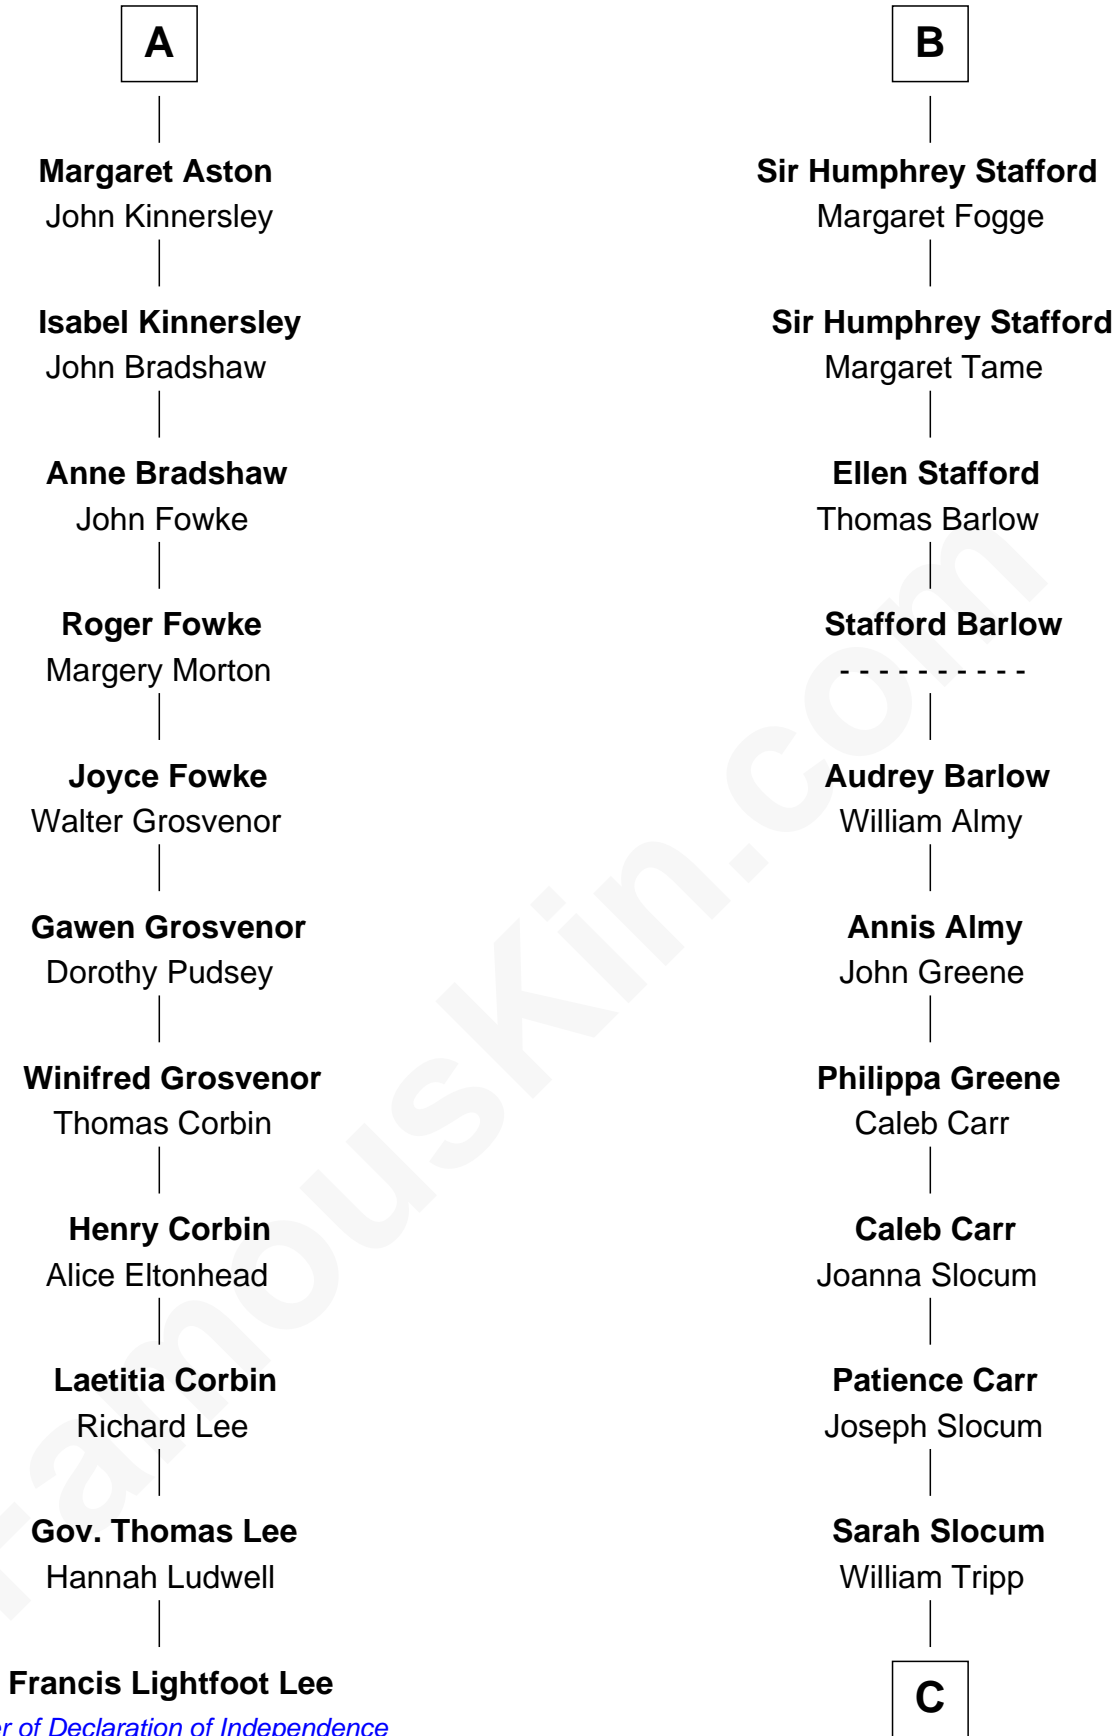

## Relationship Chart of

### Francis Lightfoot Lee

*Signer of the Declaration of Independence*

17th cousin 4 times removed of

### Warren G. Harding

*29th U.S. President*

**C**

**Phoebe Tripp**

Amos Harding

**George Tryon Harding**

Elizabeth Madison

**Charles Alexander Harding**