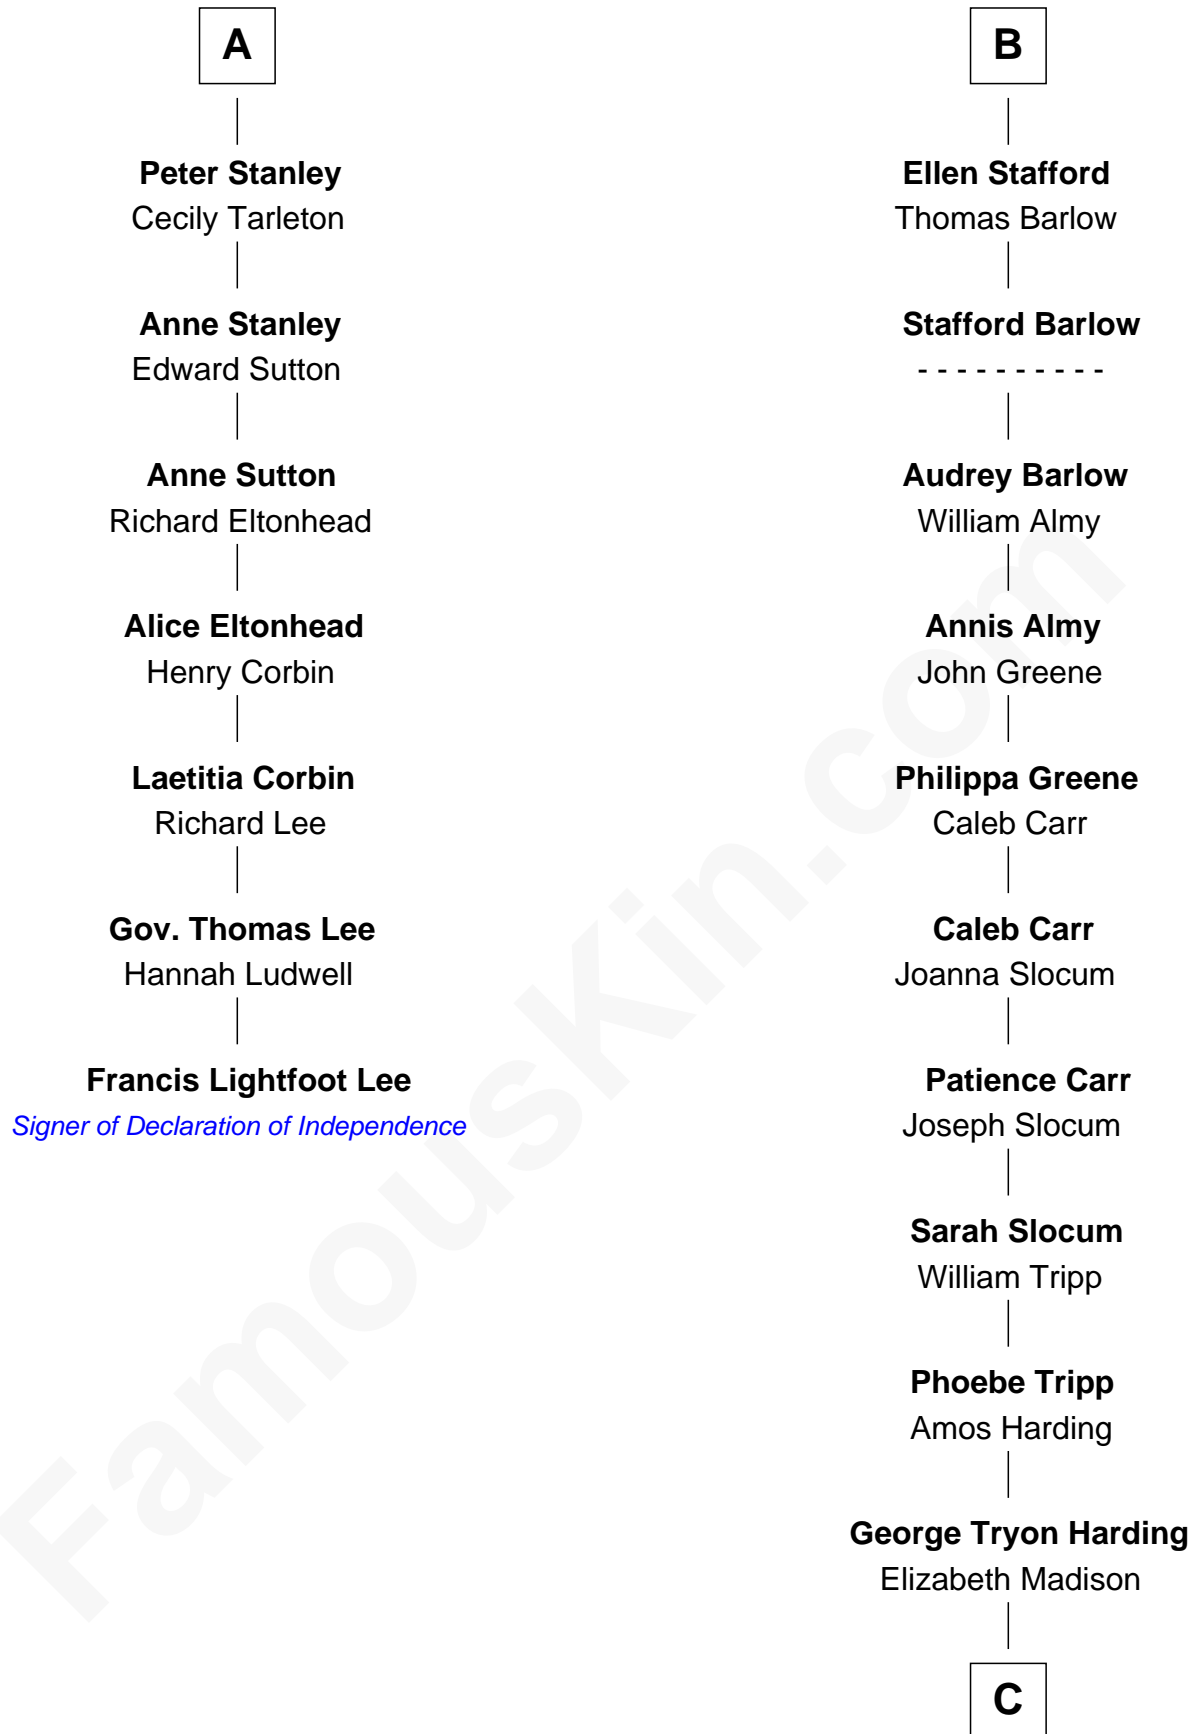

FamousKin.com

Relationship Chart of

Francis Lightfoot Lee

Signer of the Declaration of Independence

13th cousin 6 times removed of

Warren G. Harding
29th U.S. President

C

Charles Alexander Harding

Mary Ann Crawford

Dr. George Tryon Harding

Phoebe Elizabeth Dickerson

Warren G. Harding

29th U.S. President

FamousKin.com