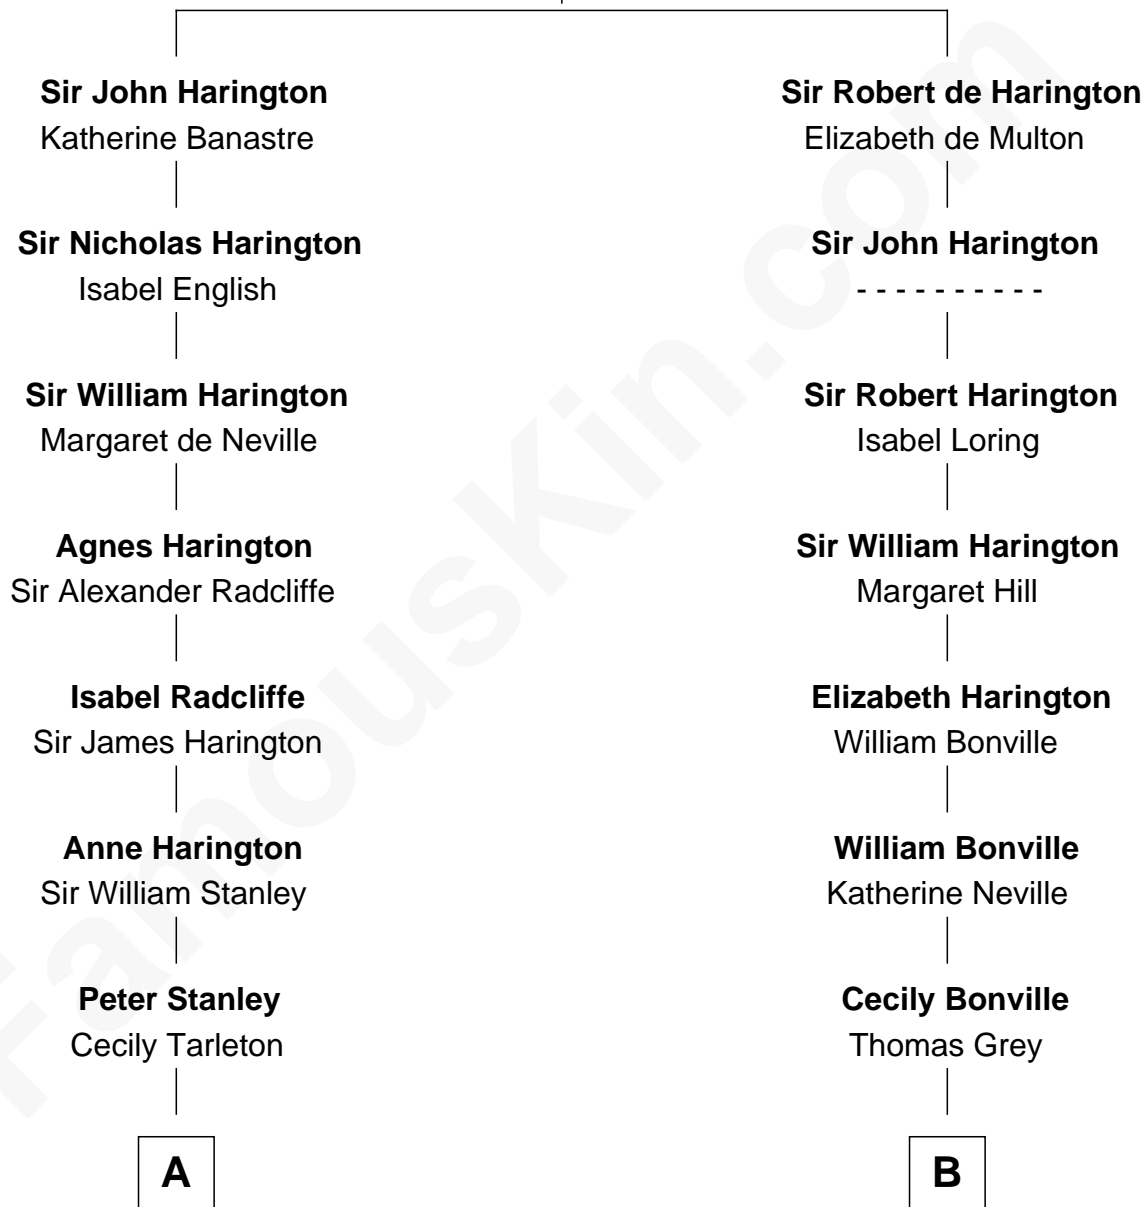

FamousKin.com

Relationship Chart of

Francis Lightfoot Lee

Signer of the Declaration of Independence

12th cousin 9 times removed of

Herbert Hoover

31st U.S. President

Sir John de Harington

Joan - - - - -

C

—
Endymia Winn

Thomas Sherwood

—
Lucinda Sherwood

John Minthorn

—
Theodore Minthorn

Mary Wasley