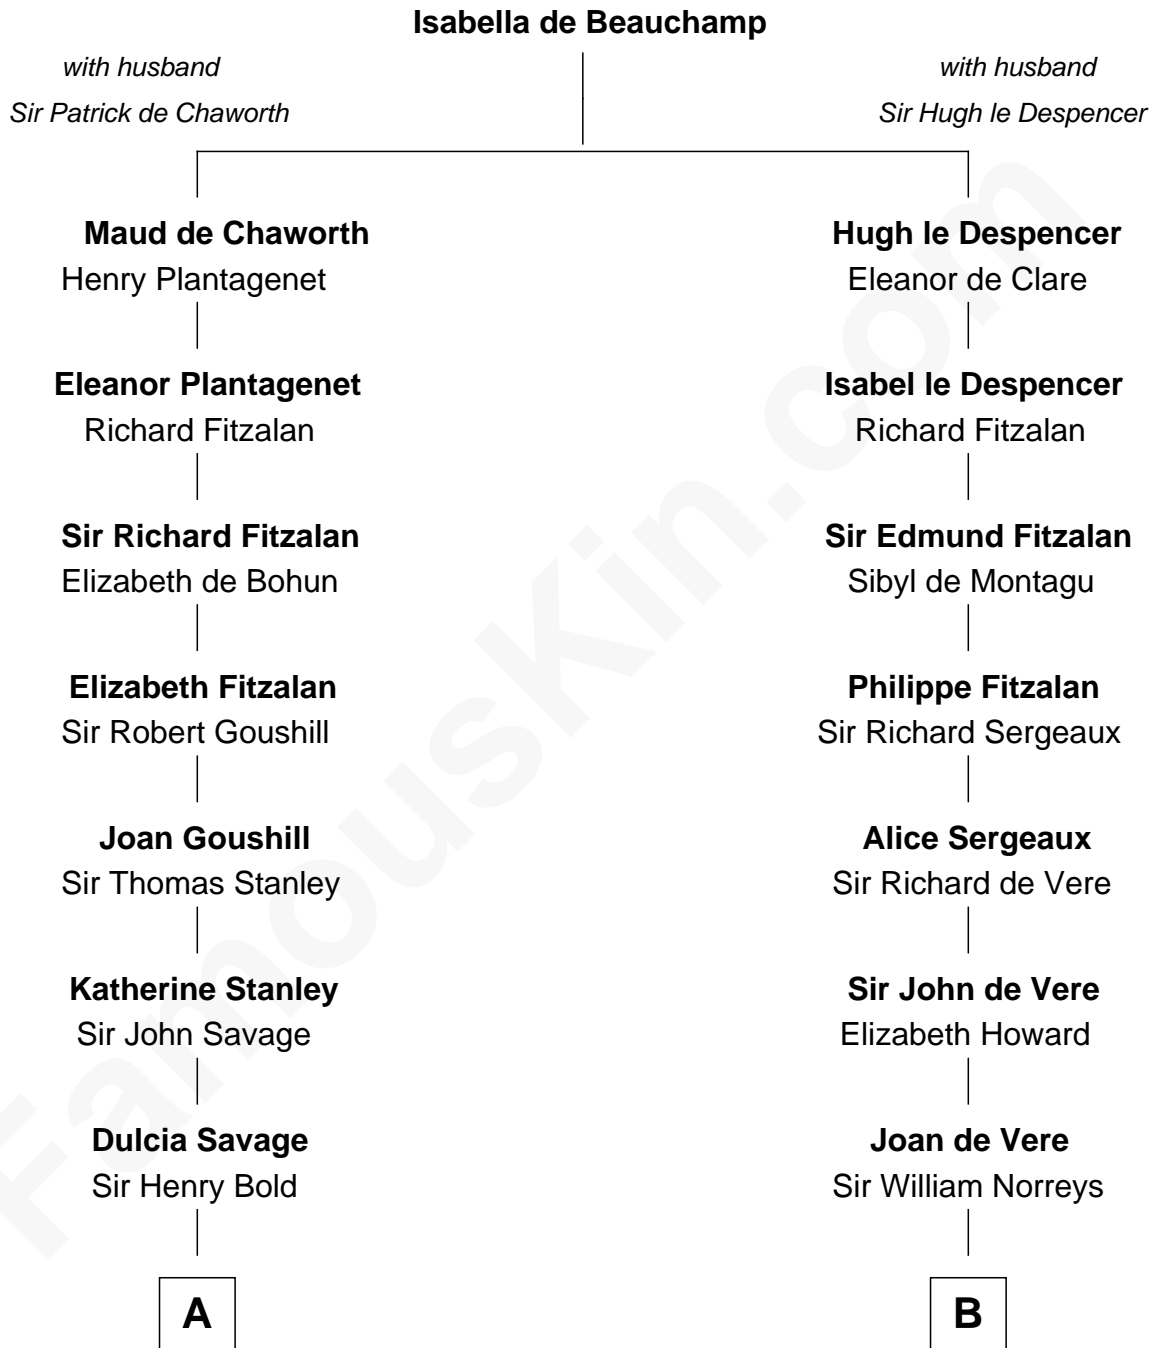

FamousKin.com

Relationship Chart of

Francis Lightfoot Lee

Signer of the Declaration of Independence

14th cousin 7 times removed of

Lou (Henry) Hoover

First Lady of President Herbert Hoover

C

Polly Goffe

Josiah Wallace

Nancy M. Wallace

John Scobey

Philomelia Sophia Scobey

Phineas Weed

Florence Ida Weed

Charles Delano Henry