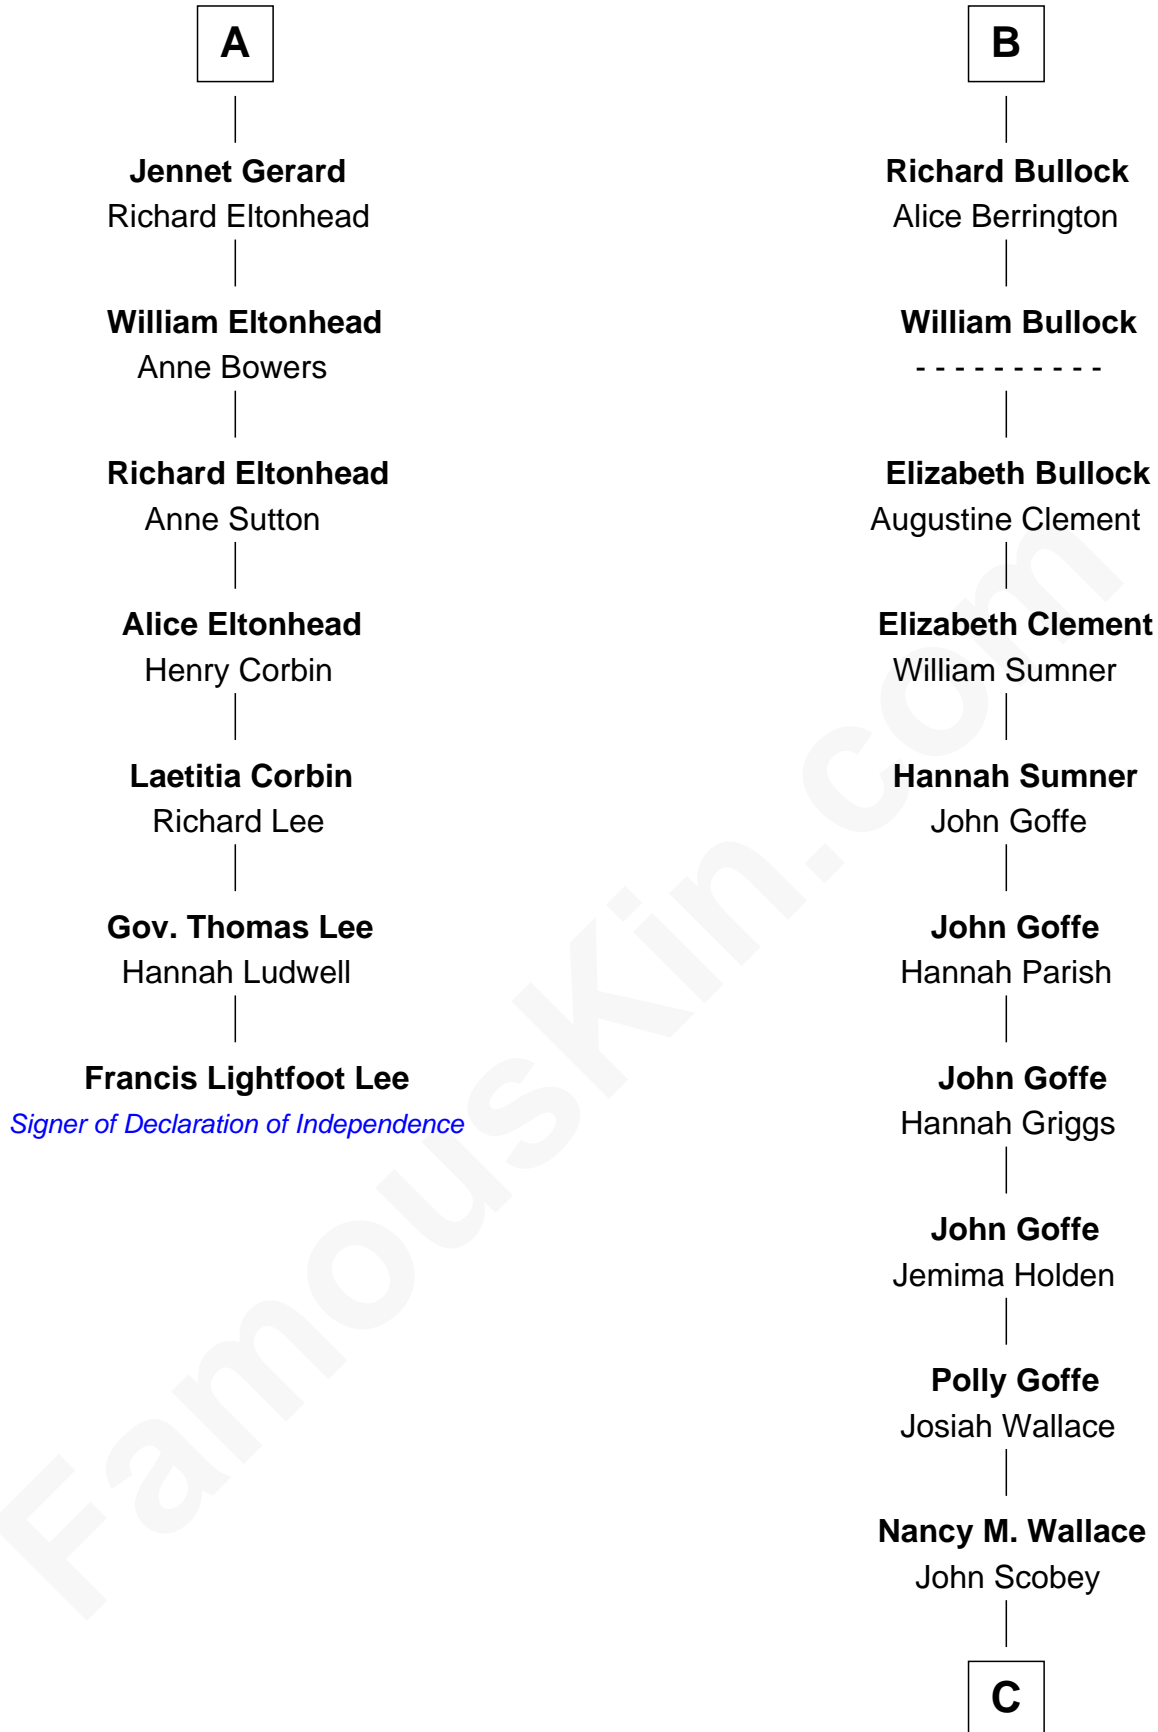

FamousKin.com

Relationship Chart of

Francis Lightfoot Lee

Signer of the Declaration of Independence

13th cousin 6 times removed of

Lou (Henry) Hoover

First Lady of President Herbert Hoover

C

Philomelia Sophia Scobey

Phineas Weed

Florence Ida Weed

Charles Delano Henry

Lou (Henry) Hoover

First Lady of Herbert Hoover

FamousKin.com