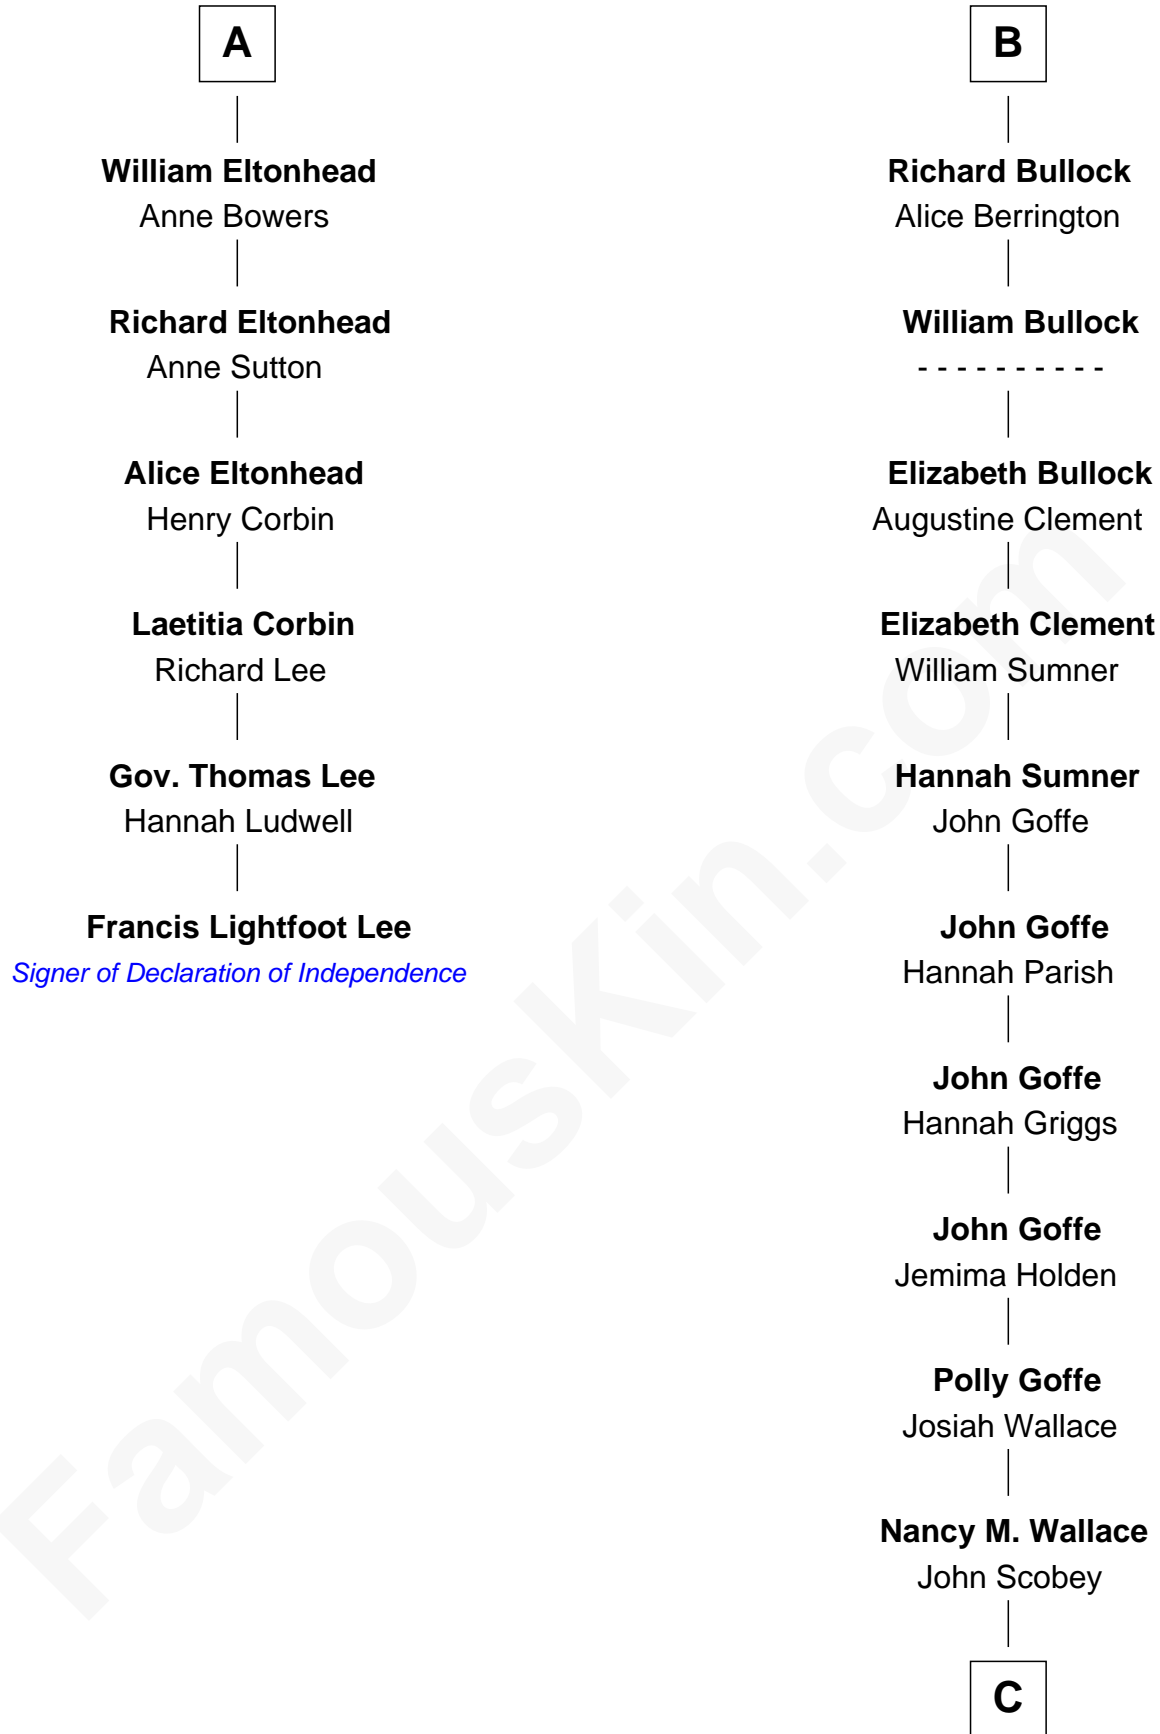

FamousKin.com

Relationship Chart of

Francis Lightfoot Lee

Signer of the Declaration of Independence

12th cousin 7 times removed of

Lou (Henry) Hoover

First Lady of President Herbert Hoover

C

Philomelia Sophia Scobey

Phineas Weed

Florence Ida Weed

Charles Delano Henry

Lou (Henry) Hoover

First Lady of Herbert Hoover

FamousKin.com