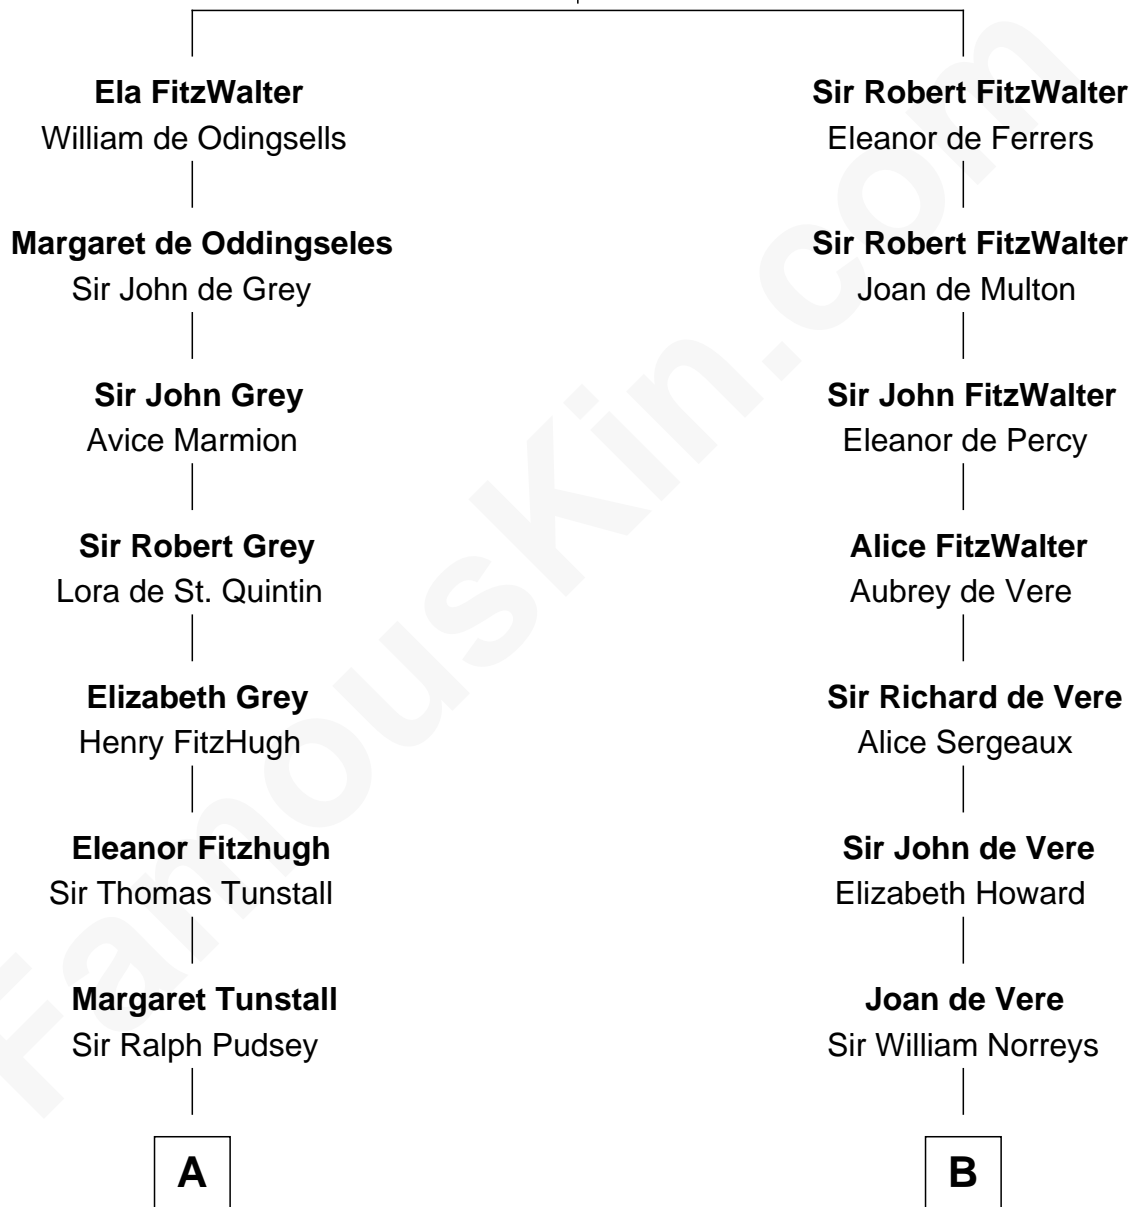

FamousKin.com

Relationship Chart of

Francis Lightfoot Lee

Signer of the Declaration of Independence

18th cousin 3 times removed of

Lou (Henry) Hoover

First Lady of President Herbert Hoover

Sir Walter FitzRobert

Ida Longespee

C

Gov. Thomas Lee

Hannah Ludwell

Francis Lightfoot Lee

Signer of Declaration of Independence

D

Polly Goffe