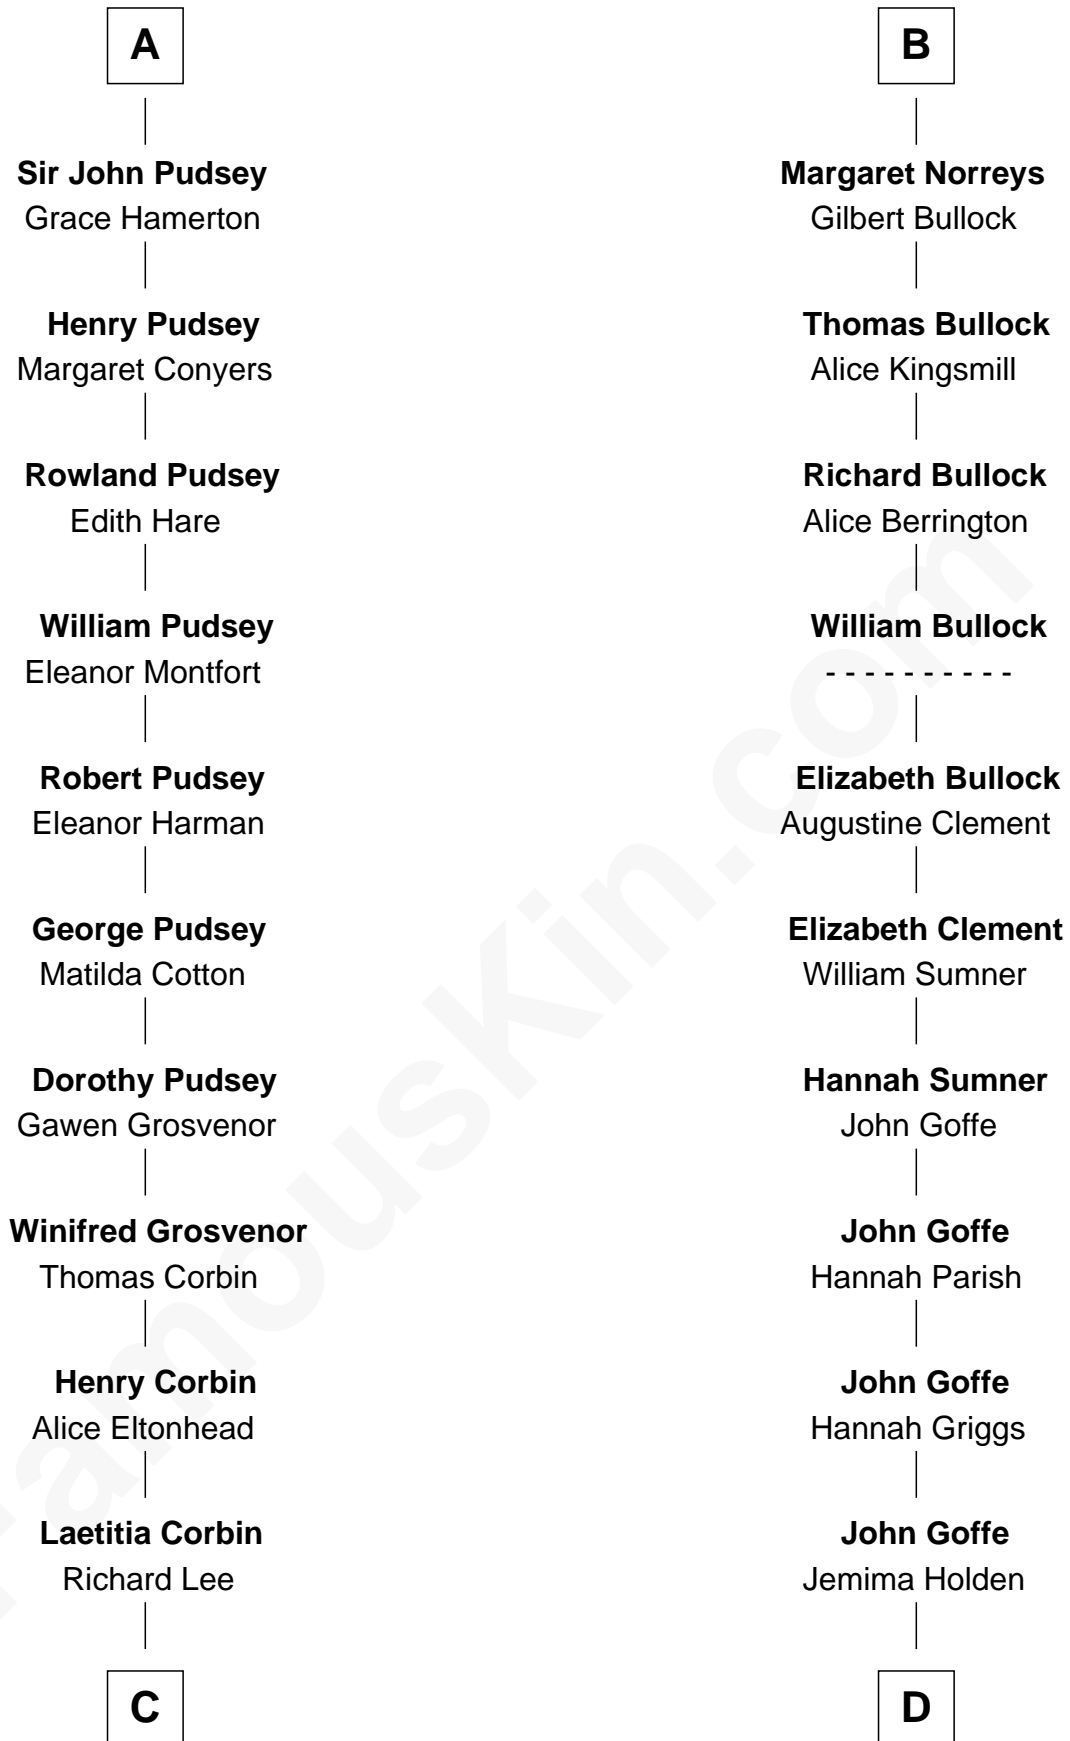

FamousKin.com

Relationship Chart of

Francis Lightfoot Lee

Signer of the Declaration of Independence

18th cousin 3 times removed of

Lou (Henry) Hoover

First Lady of President Herbert Hoover

Sir Walter FitzRobert

Ida Longespee

C

Gov. Thomas Lee

Hannah Ludwell

Francis Lightfoot Lee

Signer of Declaration of Independence

D

Polly Goffe