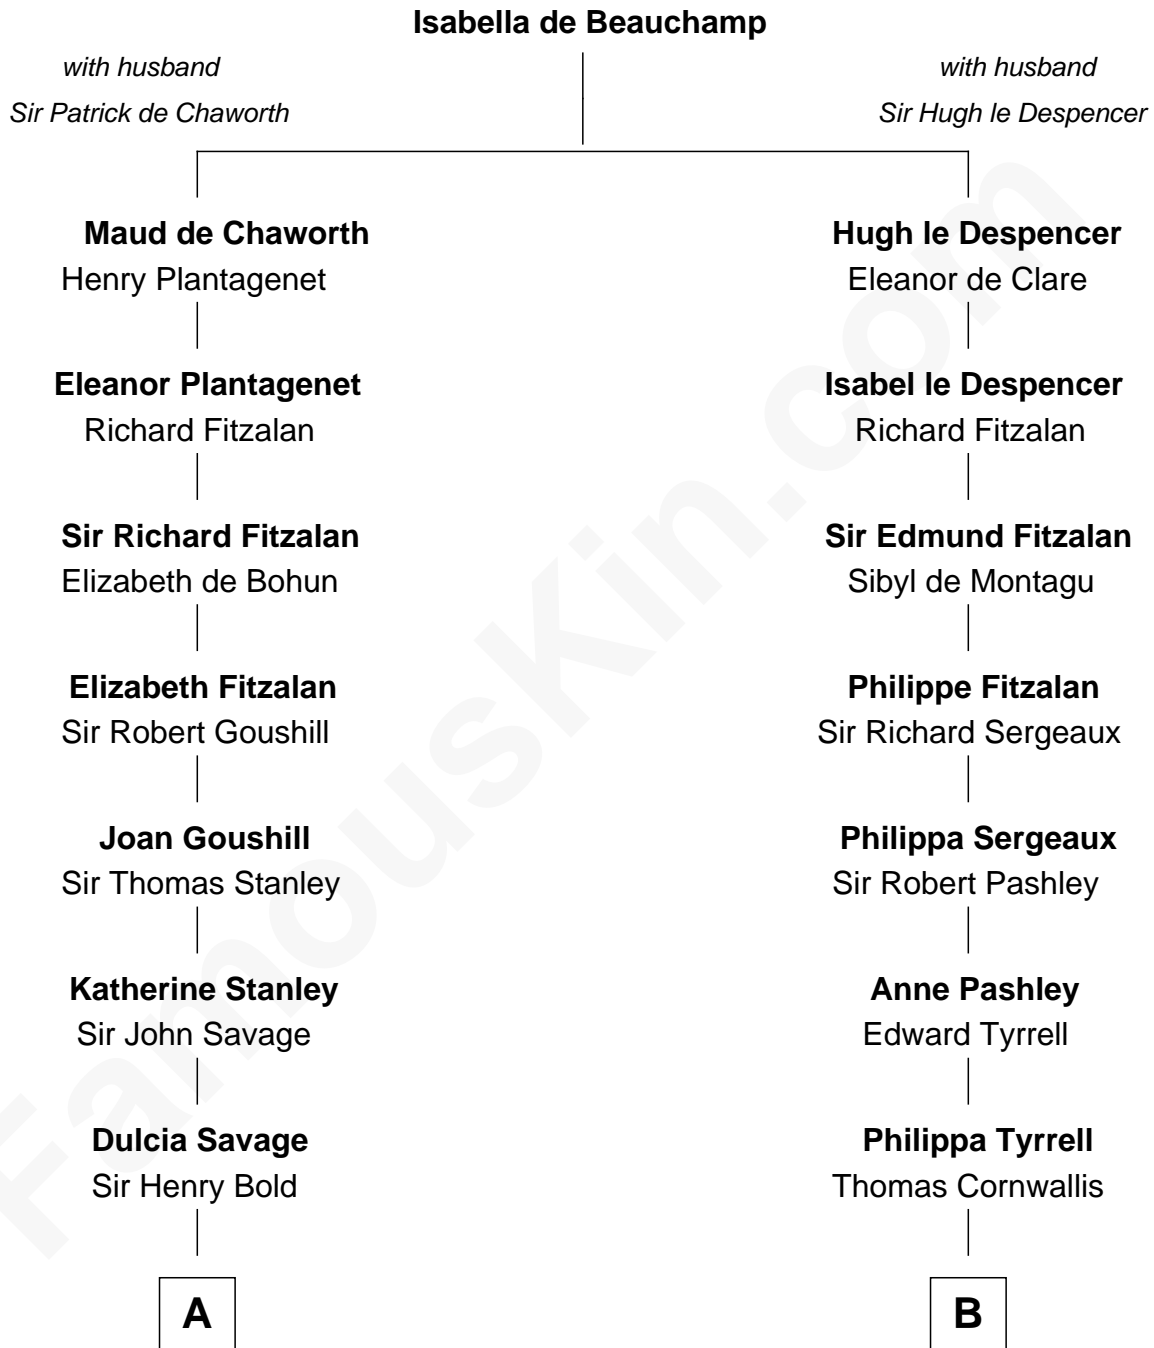

FamousKin.com

Relationship Chart of

Francis Lightfoot Lee

Signer of the Declaration of Independence

14th cousin 6 times removed of

Ellen Louise (Axson) Wilson

First Lady of President Woodrow Wilson

C

Isaac FitzRandolph

Eleanor Hunter

Rebecca Longstreet FitzRandolph

Rev. Isaac Stockton Keith Axson

Rev. Samuel Edward Axson

Margaret Jane Hoyt

Ellen Louise (Axson) Wilson

First Lady of Woodrow Wilson