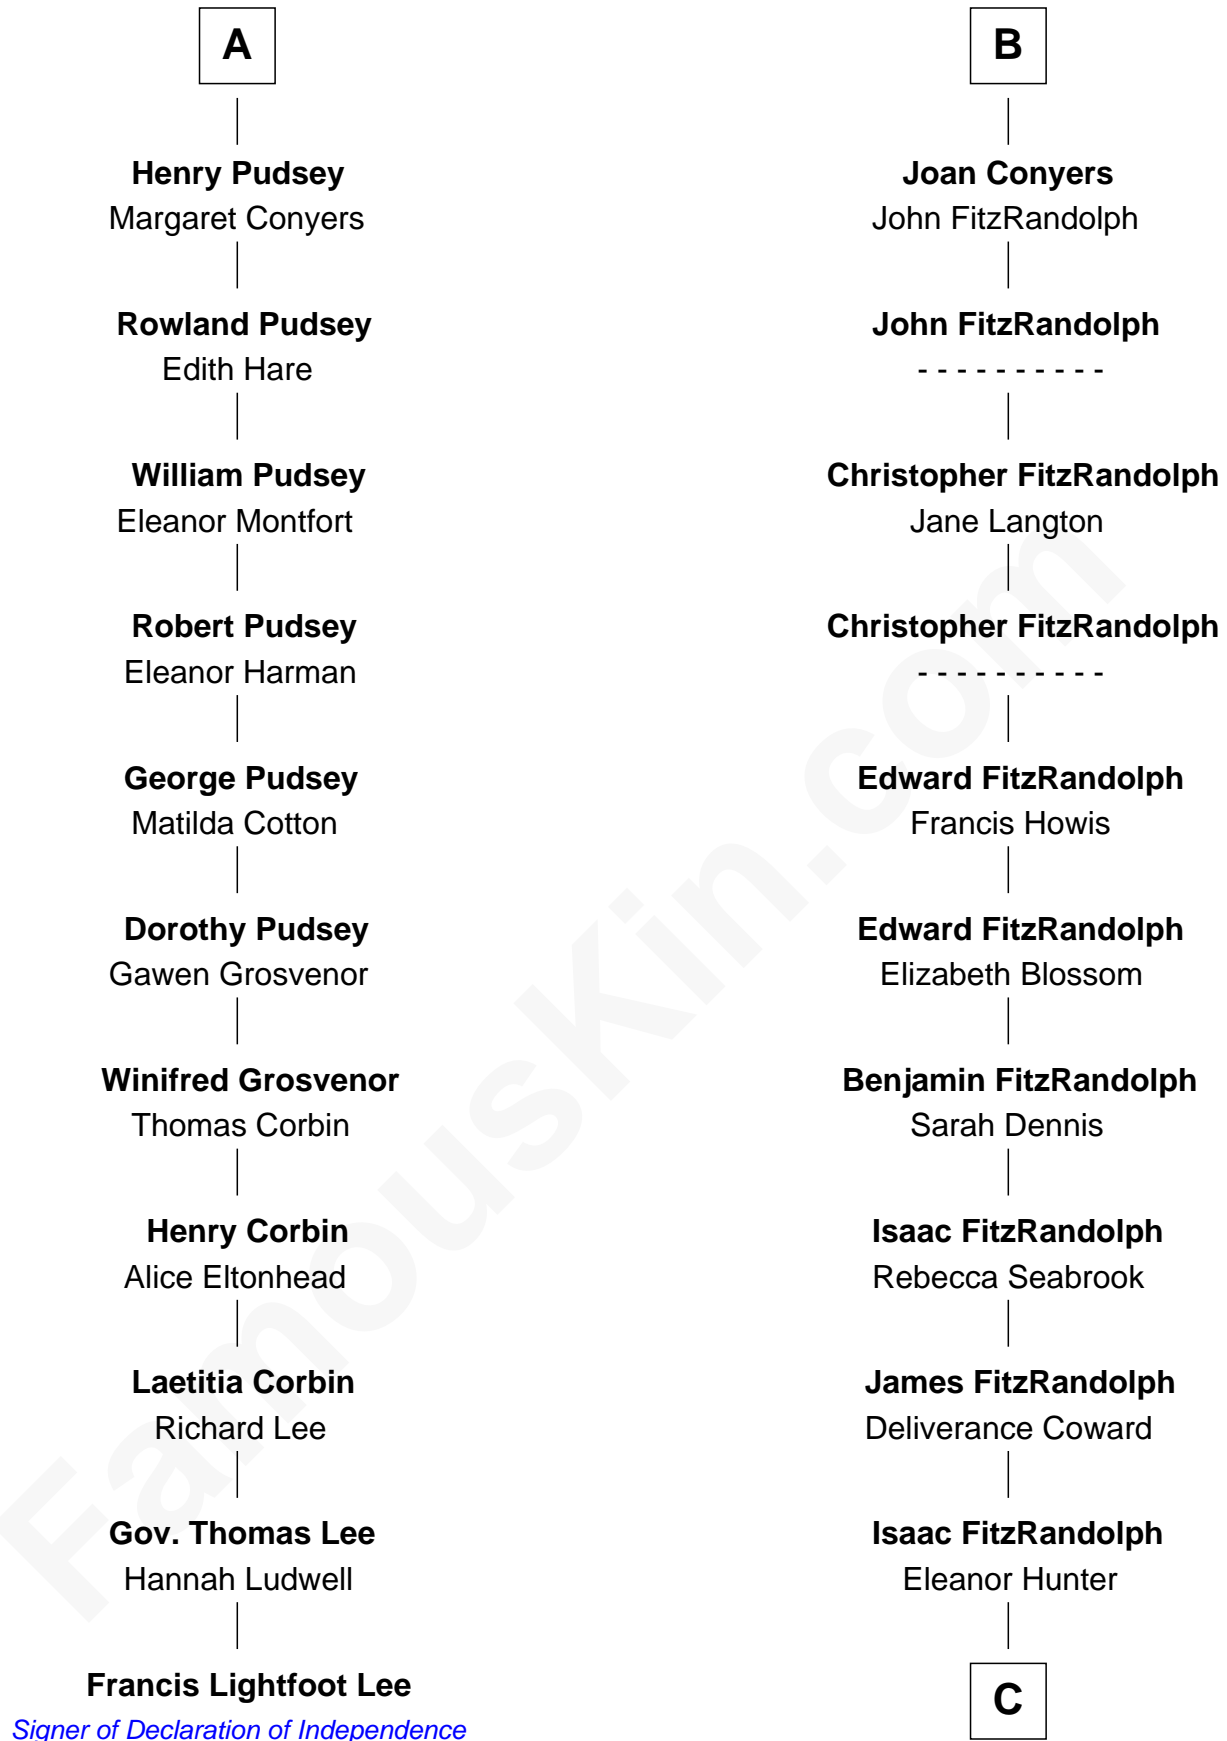

FamousKin.com

Relationship Chart of

Francis Lightfoot Lee

Signer of the Declaration of Independence

17th cousin 2 times removed of

Ellen Louise (Axson) Wilson

First Lady of President Woodrow Wilson

C

Rebecca Longstreet FitzRandolph

Rev. Isaac Stockton Keith Axson

Rev. Samuel Edward Axson

Margaret Jane Hoyt

Ellen Louise (Axson) Wilson

First Lady of Woodrow Wilson

FamousKin.com