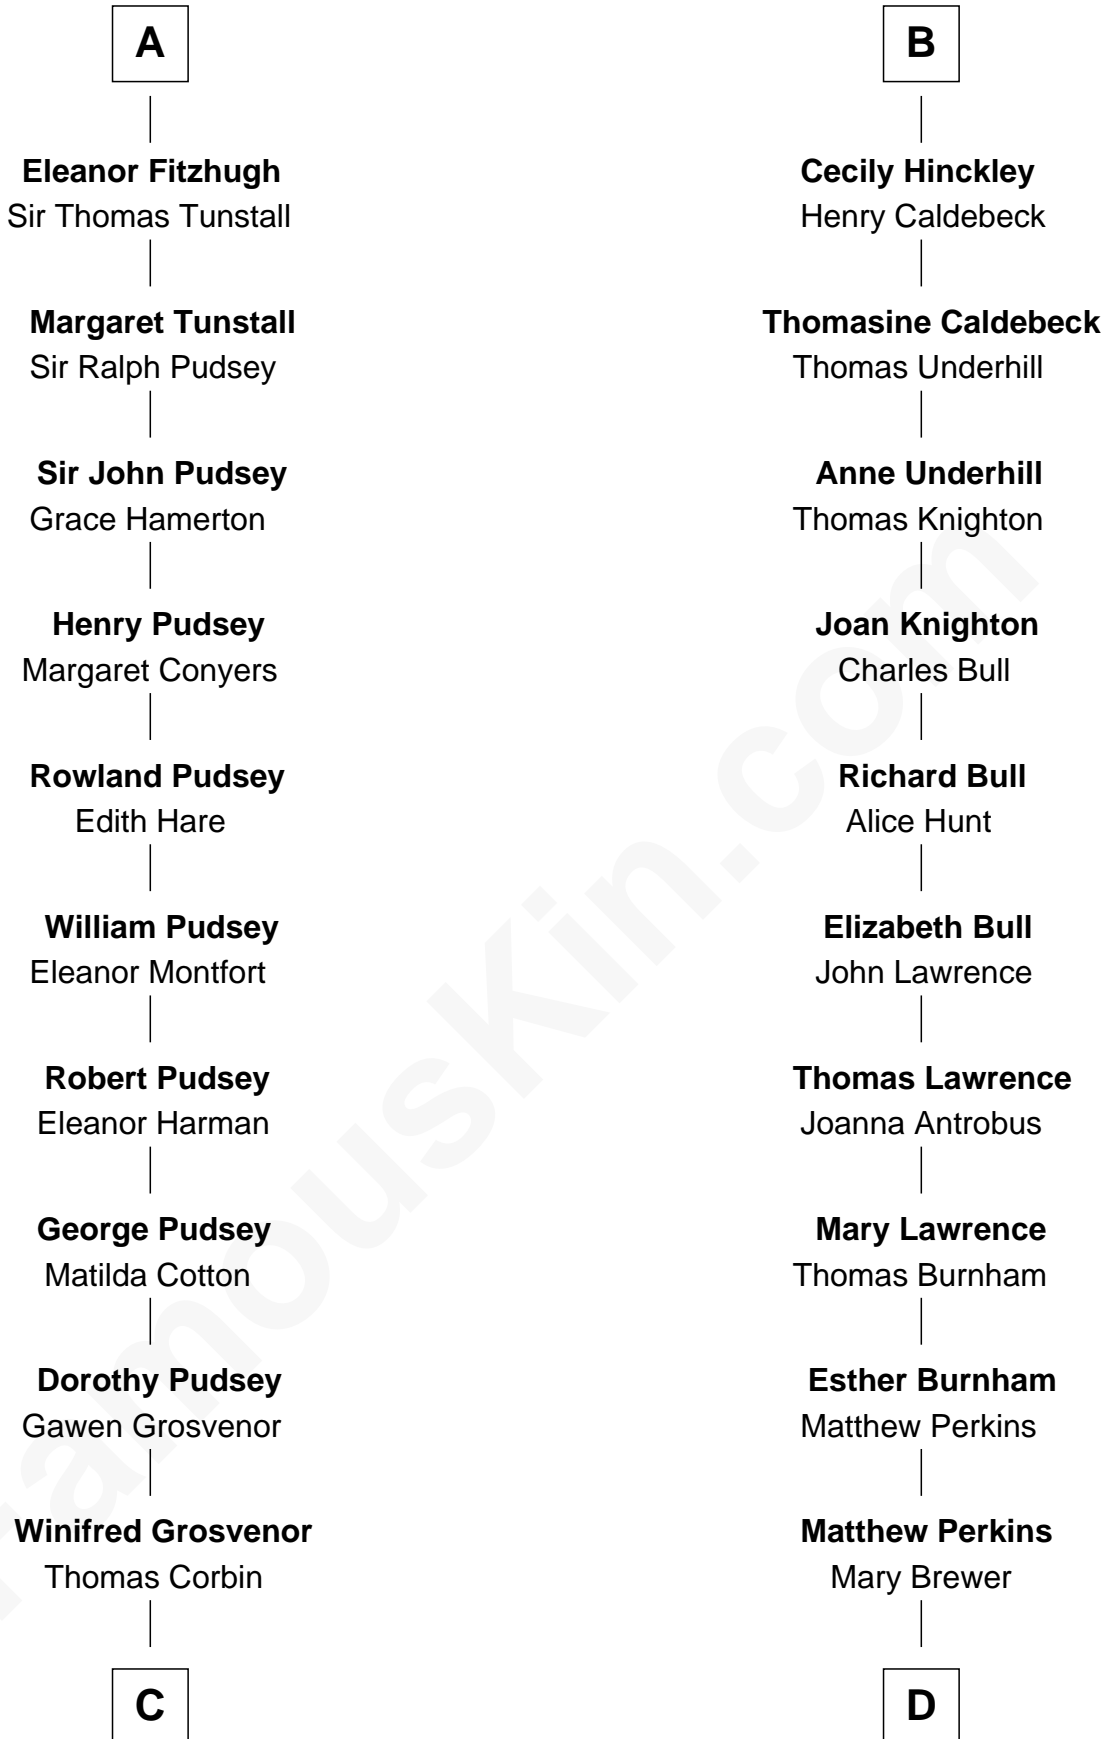

FamousKin.com

Relationship Chart of

Francis Lightfoot Lee

Signer of the Declaration of Independence

20th cousin 1 time removed of

Ellen Louise (Axson) Wilson

First Lady of President Woodrow Wilson

C

Henry Corbin
Alice Eltonhead

Laetitia Corbin
Richard Lee

Gov. Thomas Lee
Hannah Ludwell

Francis Lightfoot Lee
Signer of Declaration of Independence

D

Abraham Perkins
Mary Sanborn

Meribah Perkins
Nathan Hoyt