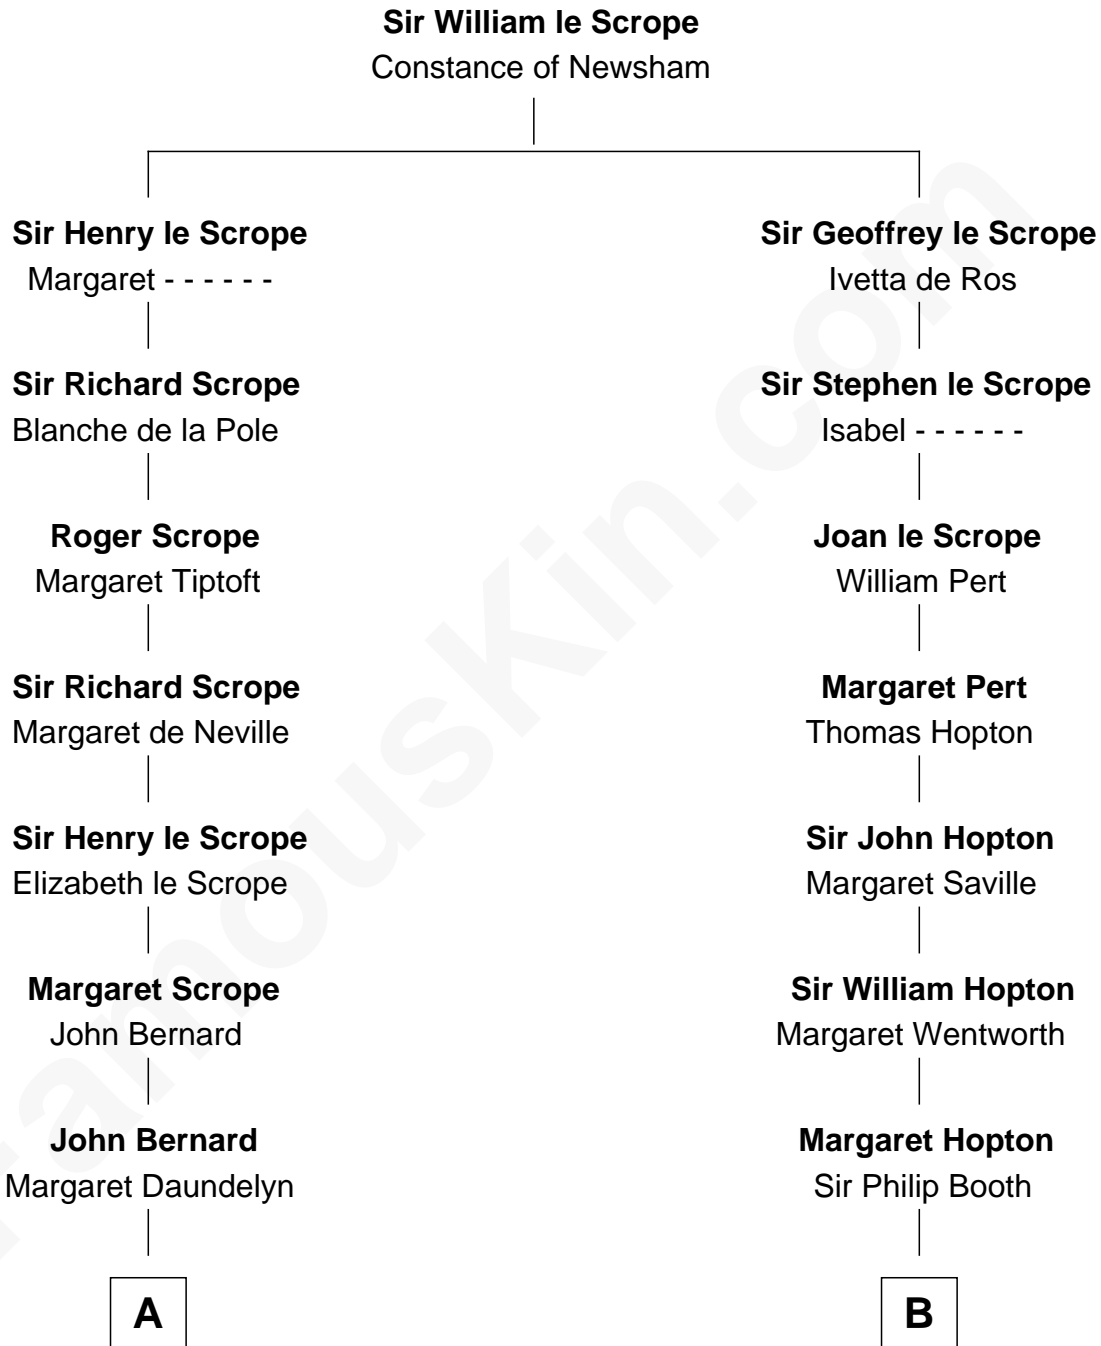

FamousKin.com

Relationship Chart of

Francis Lightfoot Lee

Signer of the Declaration of Independence

14th cousin 6 times removed of

Edith (Bolling) Wilson

First Lady of President Woodrow Wilson