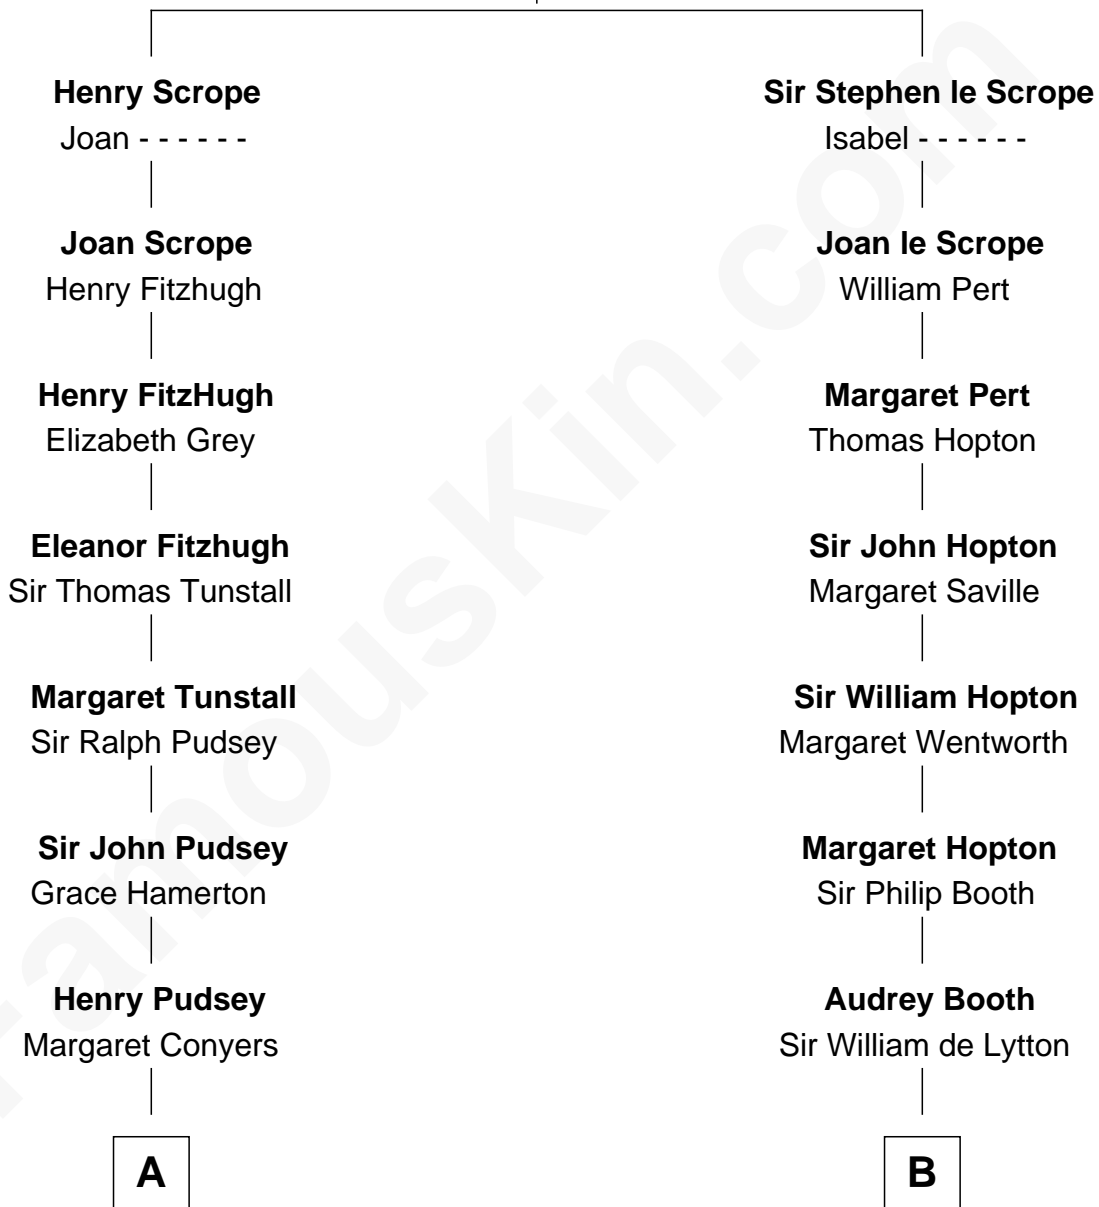

FamousKin.com

Relationship Chart of

Francis Lightfoot Lee

Signer of the Declaration of Independence

16th cousin 3 times removed of

Edith (Bolling) Wilson

First Lady of President Woodrow Wilson

Sir Geoffrey le Scrope

Ivetta de Ros

C

Archibald Bolling

Anne E. Wigginton

William Holcombe Bolling

Sarah Spiers White

Edith (Bolling) Wilson

First Lady of Woodrow Wilson