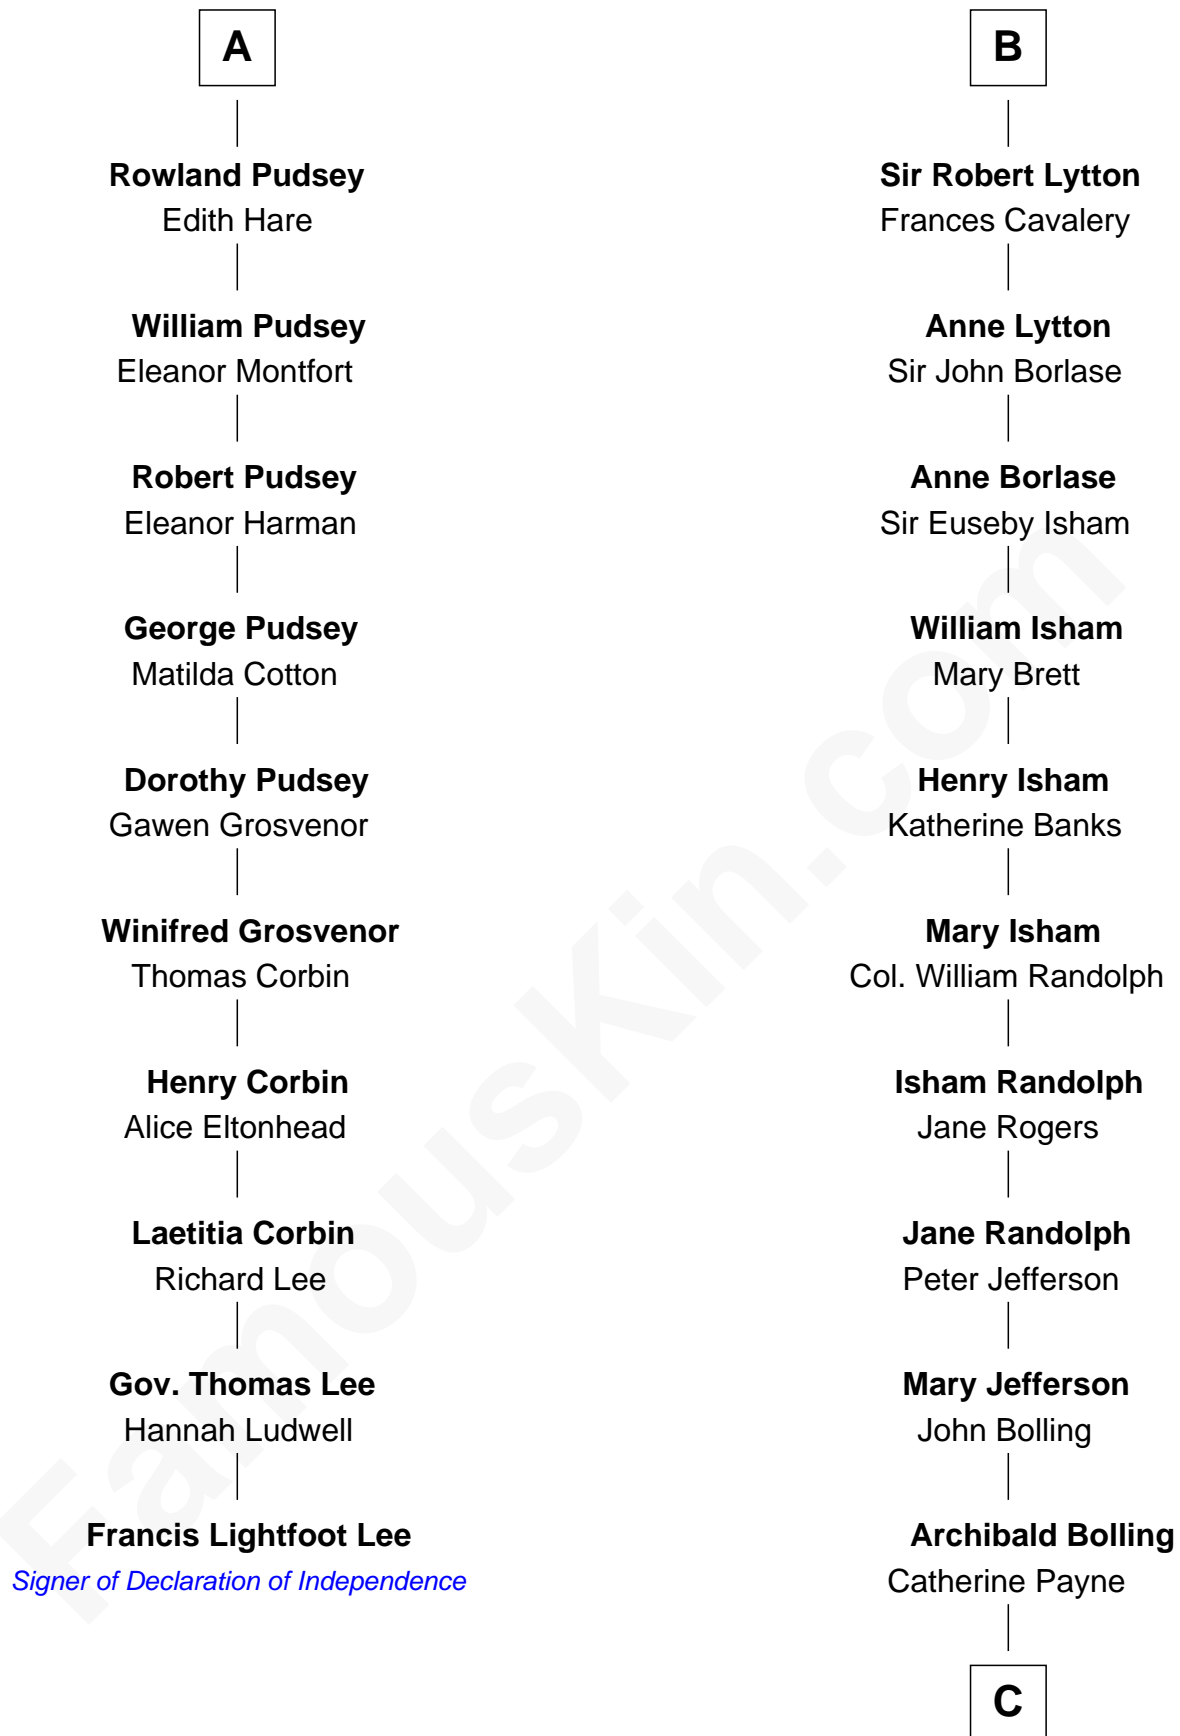

FamousKin.com

Relationship Chart of

Francis Lightfoot Lee

Signer of the Declaration of Independence

16th cousin 3 times removed of

Edith (Bolling) Wilson

First Lady of President Woodrow Wilson

Sir Geoffrey le Scrope

Ivetta de Ros

C

Archibald Bolling

Anne E. Wigginton

William Holcombe Bolling

Sarah Spiers White

Edith (Bolling) Wilson

First Lady of Woodrow Wilson