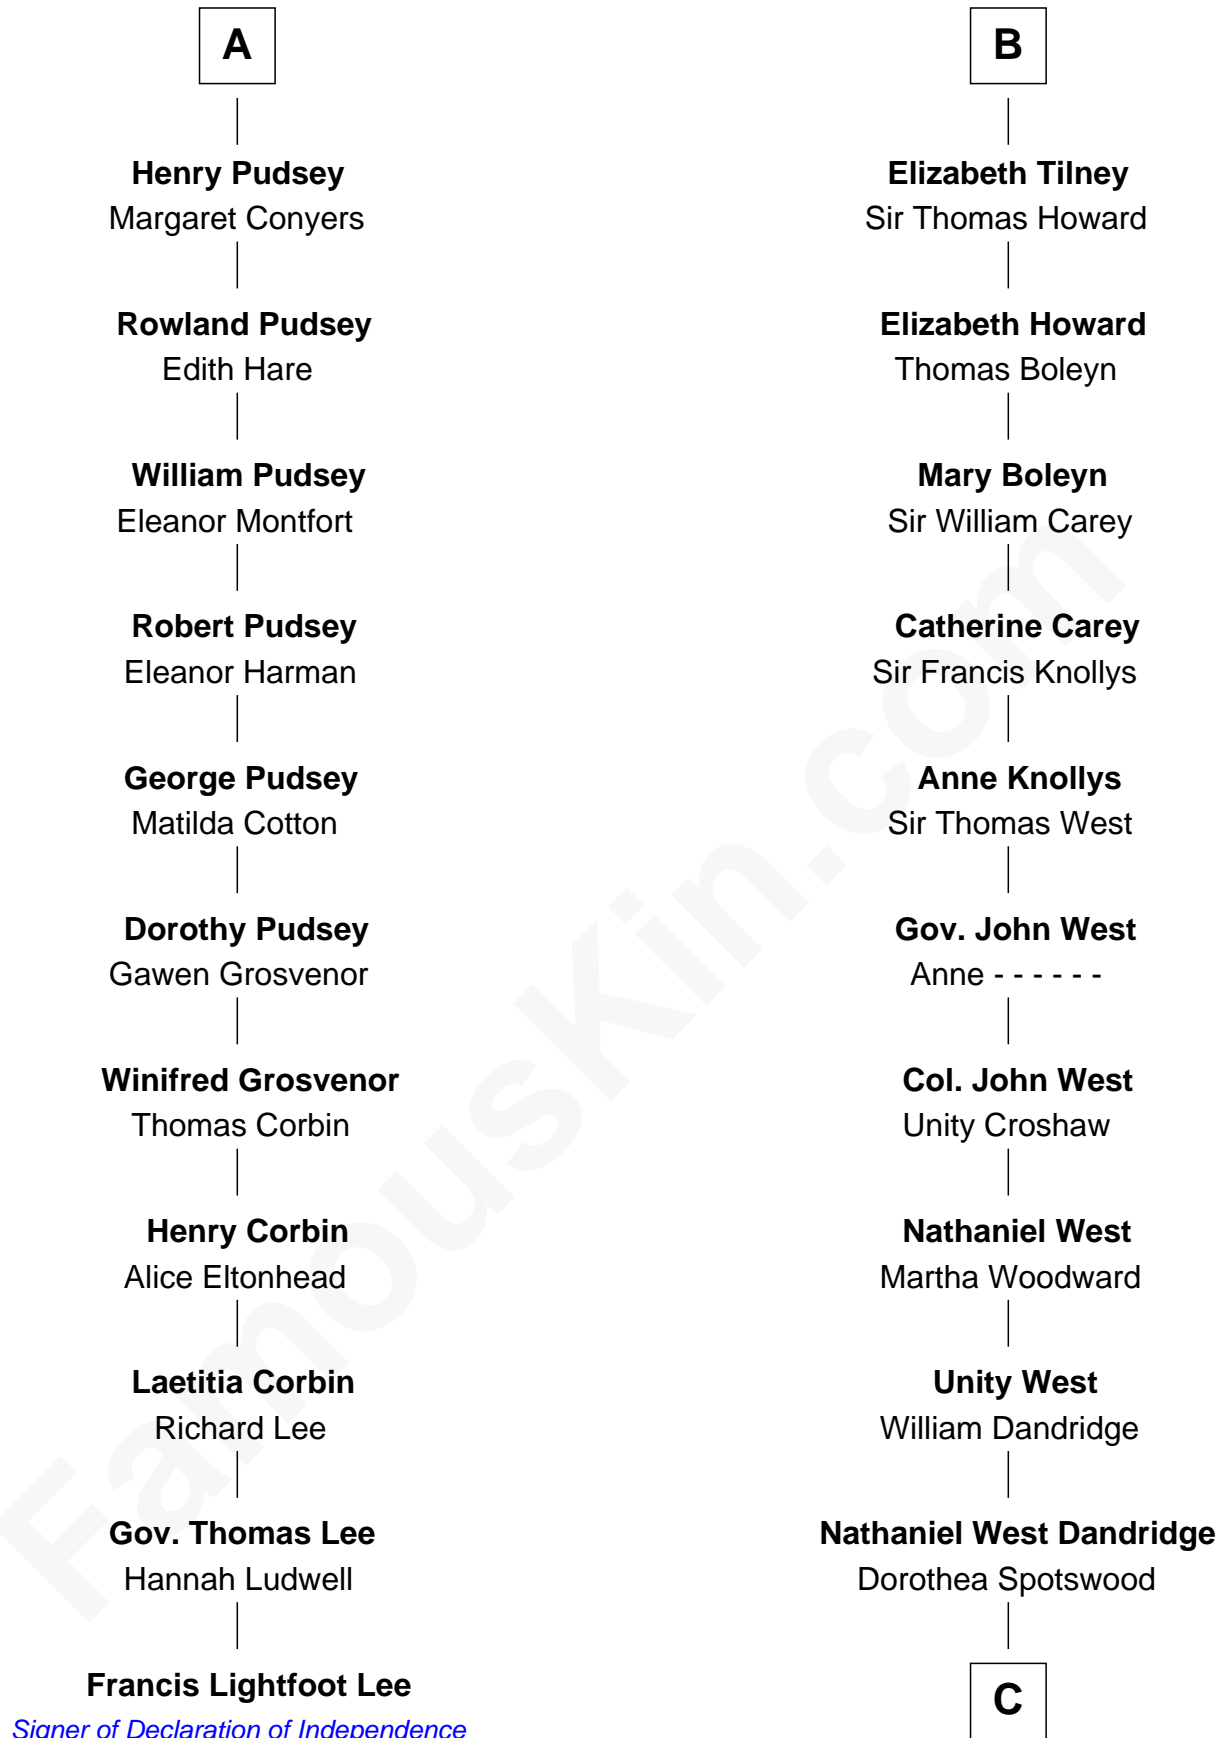

FamousKin.com

Relationship Chart of

Francis Lightfoot Lee

Signer of the Declaration of Independence

17th cousin 4 times removed of

Edith (Bolling) Wilson

First Lady of President Woodrow Wilson

C

—
Martha Dandridge

Archibald Payne

—
Catherine Payne

Archibald Bolling

—
Archibald Bolling

Anne E. Wigginton

—
William Holcombe Bolling

Sarah Spiers White

—
Edith (Bolling) Wilson

First Lady of Woodrow Wilson