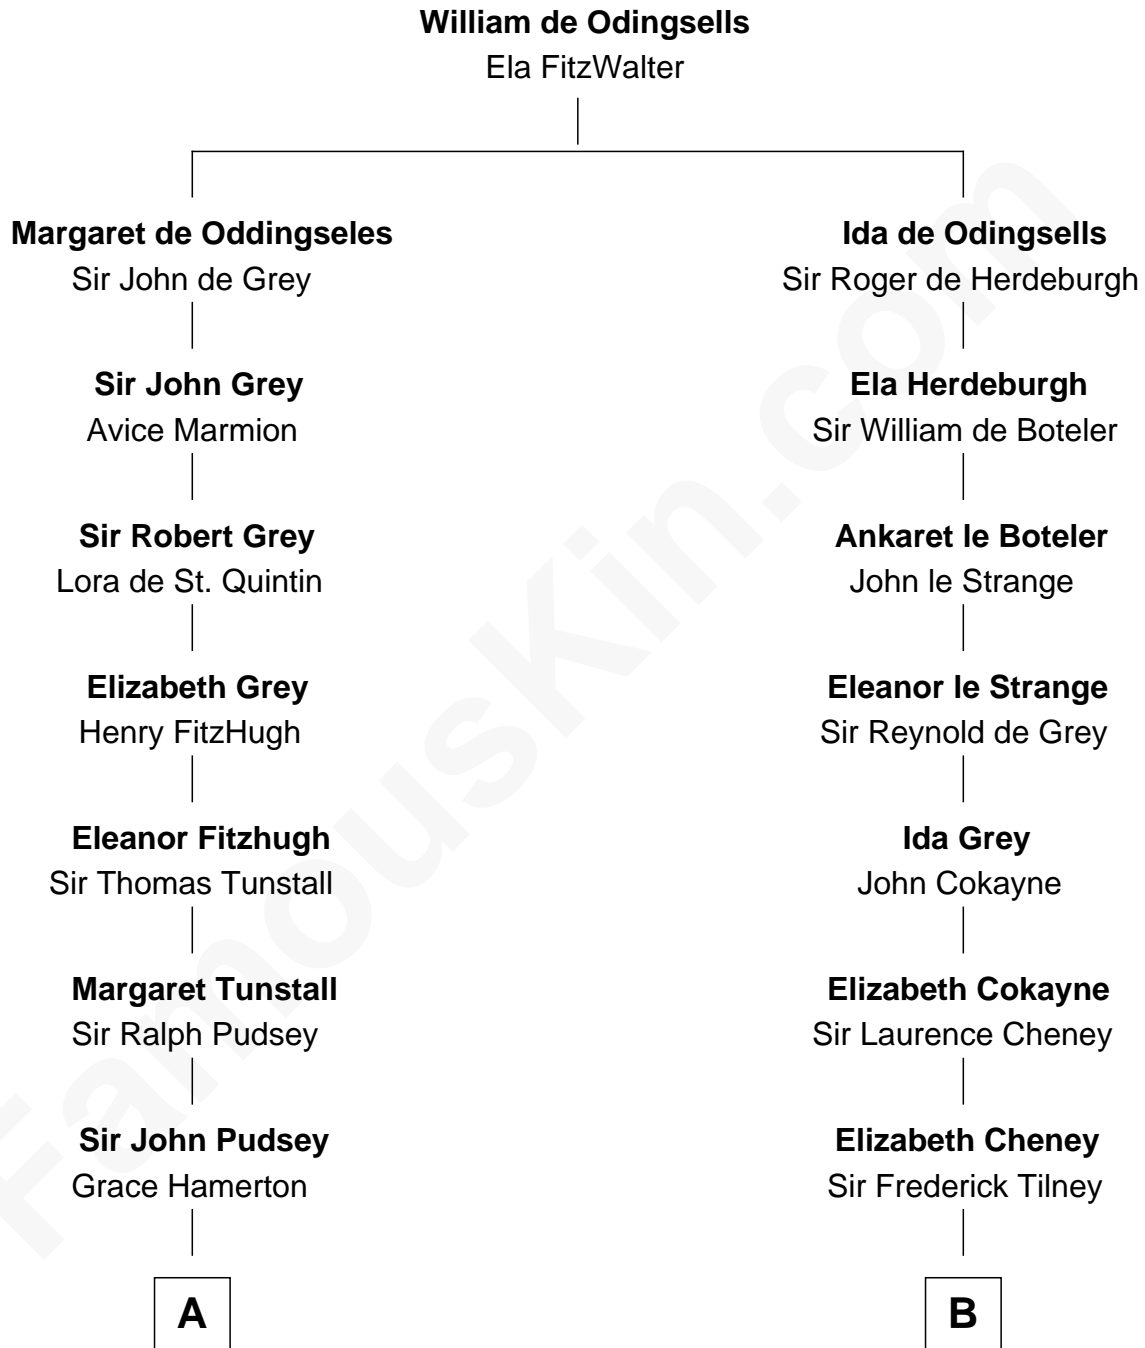

FamousKin.com

Relationship Chart of

Francis Lightfoot Lee

Signer of the Declaration of Independence

17th cousin 4 times removed of

Edith (Bolling) Wilson

First Lady of President Woodrow Wilson

C

—
Martha Dandridge

Archibald Payne

—
Catherine Payne

Archibald Bolling

—
Archibald Bolling

Anne E. Wigginton

—
William Holcombe Bolling

Sarah Spiers White

—
Edith (Bolling) Wilson

First Lady of Woodrow Wilson